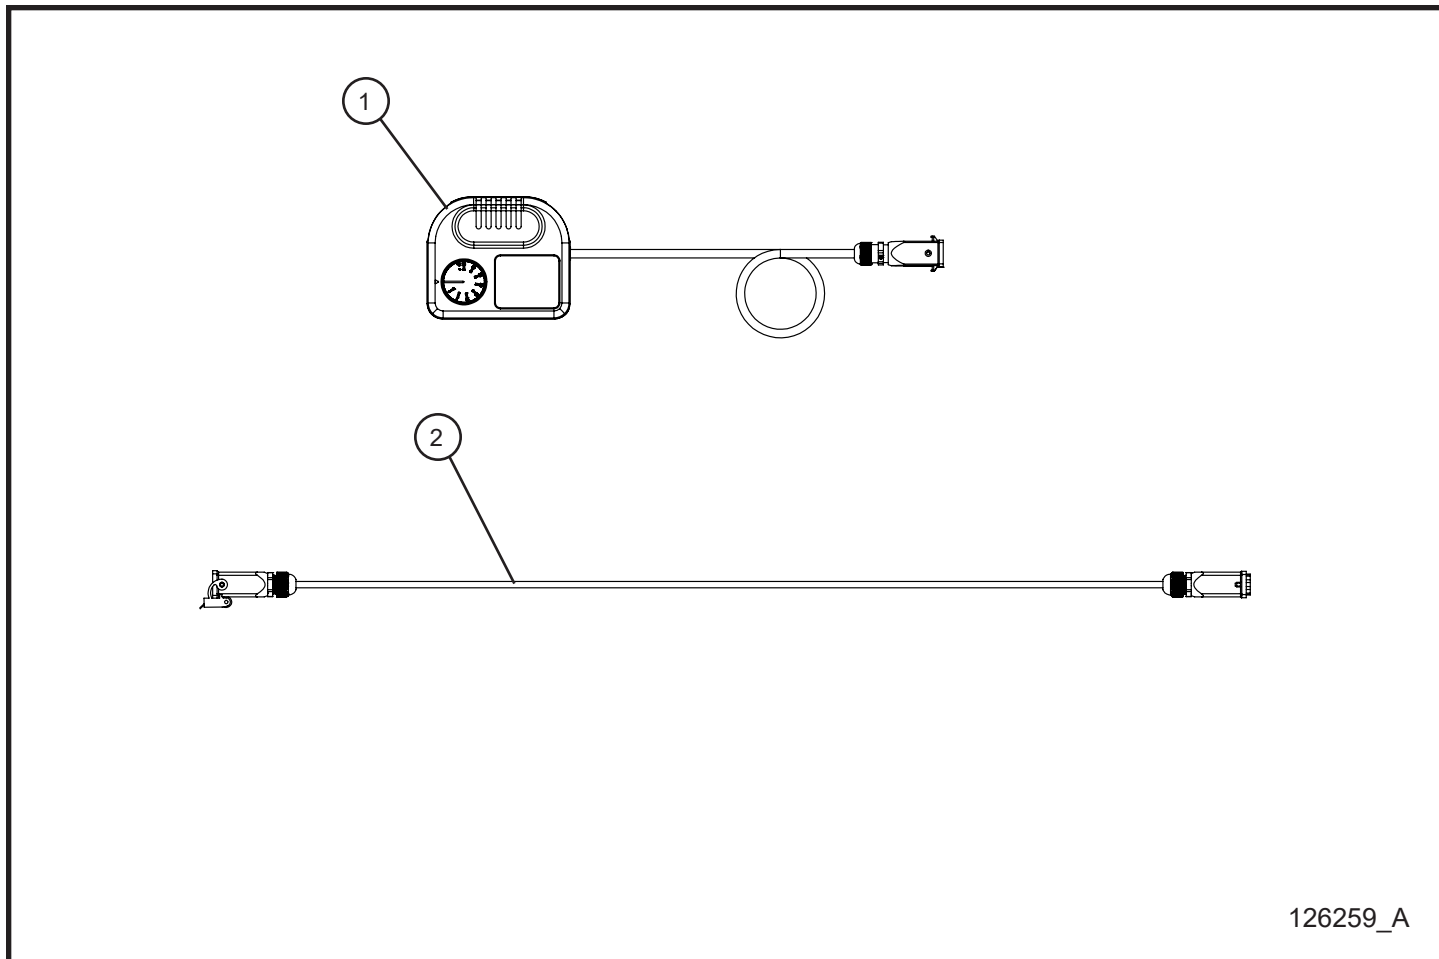

MAXI-HEAT® HC-500

2.1 - HC-500 Heater End Cones and Ducting

Item	Part No.	Part Description	Qty.
1	106930	16" DUCT END CONE	2
2	106760	12" x 2 DUCT END CONE	2
3	116966	19.3" DUCT END CONE	2
4	106924	16" x 25' FLEXIBLE DUCTING W/ ADJUSTABLE CUFF	2
	106923	12" x 25' FLEXIBLE DUCTING W/ ADJUSTABLE CUFF	4
	106925	20" x 25' FLEXIBLE DUCTING W/ ADJUSTABLE CUFF	2

NS - Not Shown

* * * - Contact Allmand for more information.

2.2 - HC-500 Remote Thermostat

126259_A