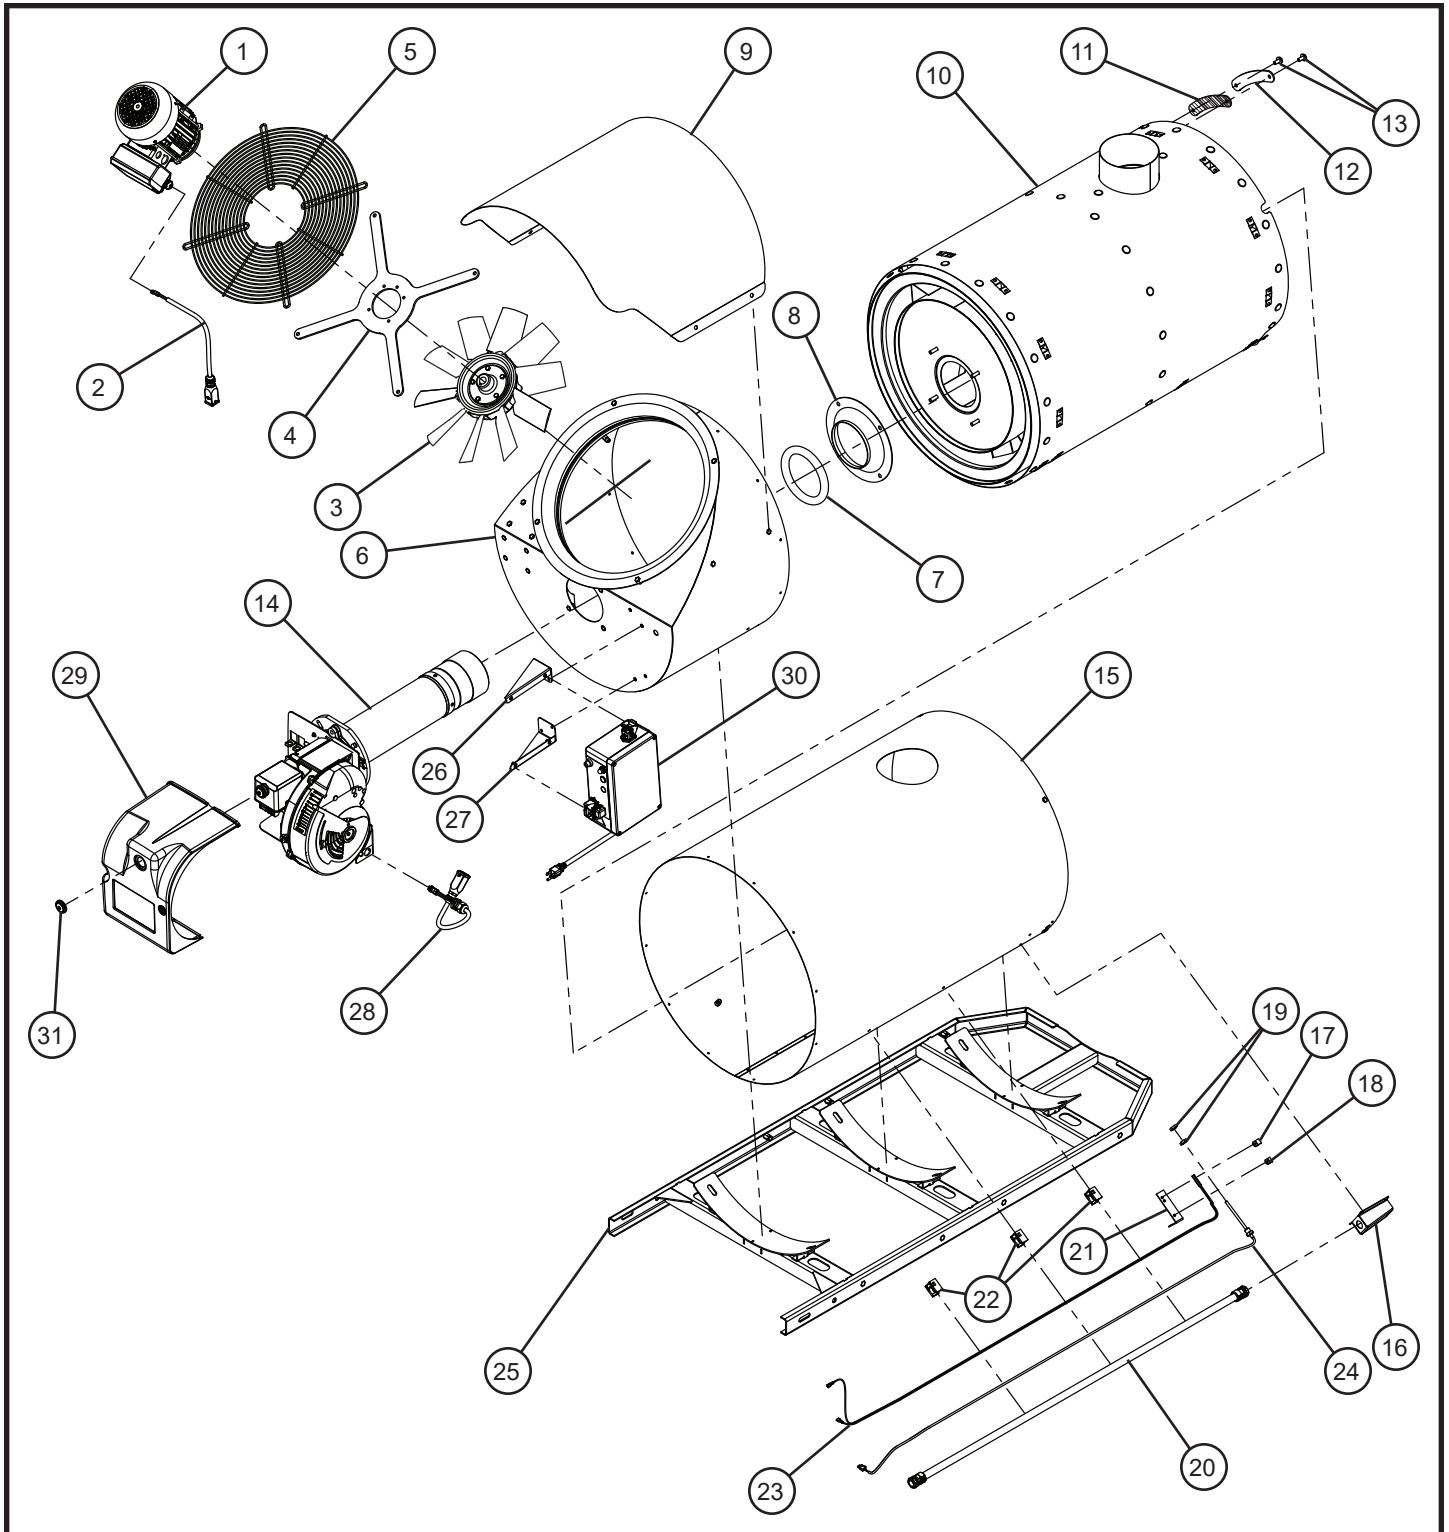

en **Parts Manual**
MAXI-HEAT® HC-500

TABLE OF CONTENTS

1.0 MAXI-HEAT HC-500 ASSEMBLY GROUP

Heater Unit Assembly Group	(1.1)
Heater Cart and Fuel Tank Assembly Group	(1.2)
Burner Assembly Group	(1.3)
Control Box Assembly Group	(1.4)
Heater Chimney Group	(1.5)

2.0 ACCESSORIES

HC-500 Heater End Cones and Ducting	(2.1)
HC-500 Remote Thermostat	(2.2)

MAXI-HEAT® HC-500

1.1 - Heater Unit Assembly Group

MAXI-HEAT® HC-500

1.1 - Heater Unit Assembly Group

Item	Allmand No.	Part Description	Qty.
1	***	FAN MOTOR	1
2	***	FAN MOTOR POWER CORD	1
3	***	FAN	1
4	***	FAN MOTOR FLANGE	1
5	***	FAN MOTOR GRILLE	1
6	***	FAN MOTOR SUPPORT	1
7	107192	FIBER ROPE	1
8	107190	COMPENSATION FLANGE	1
9	125289	COVER	1
10	107189	COMBUSTION CHAMBER	1
11	107214	INSPECTION FIBER GASKET	1
12	107215	INSPECTION FLANGE	1
13	***	SCREW	1
14	***	BURNER COMPLETE ASSEMBLY	1
15	***	EXTERNAL SHELL	1
16	***	THERMOSTATS BOX	1
17	***	CLIP	1
18	***	CLIP	1
19	***	NUT	1
20	***	EXTERNAL PIPE	1
21	***	THERMOSTATS BRACKET	1
22	***	PIPE SUPPORT	1
23	***	THERMOSTAT	1
24	125327	NTC SENSOR	1
25	***	COMPLETE GLIDE	1
26	***	UPPER CONTROL BOX SUPPORT	1
27	***	LOWER CONTROL BOX SUPPORT	1
28	***	BURNER POWER CORD	1
29	113894	BURNER COVER	1
30	***	CONTROL BOX COMPLETE ASSEMBLY	1
31	***	BURNER RESET CAP	1