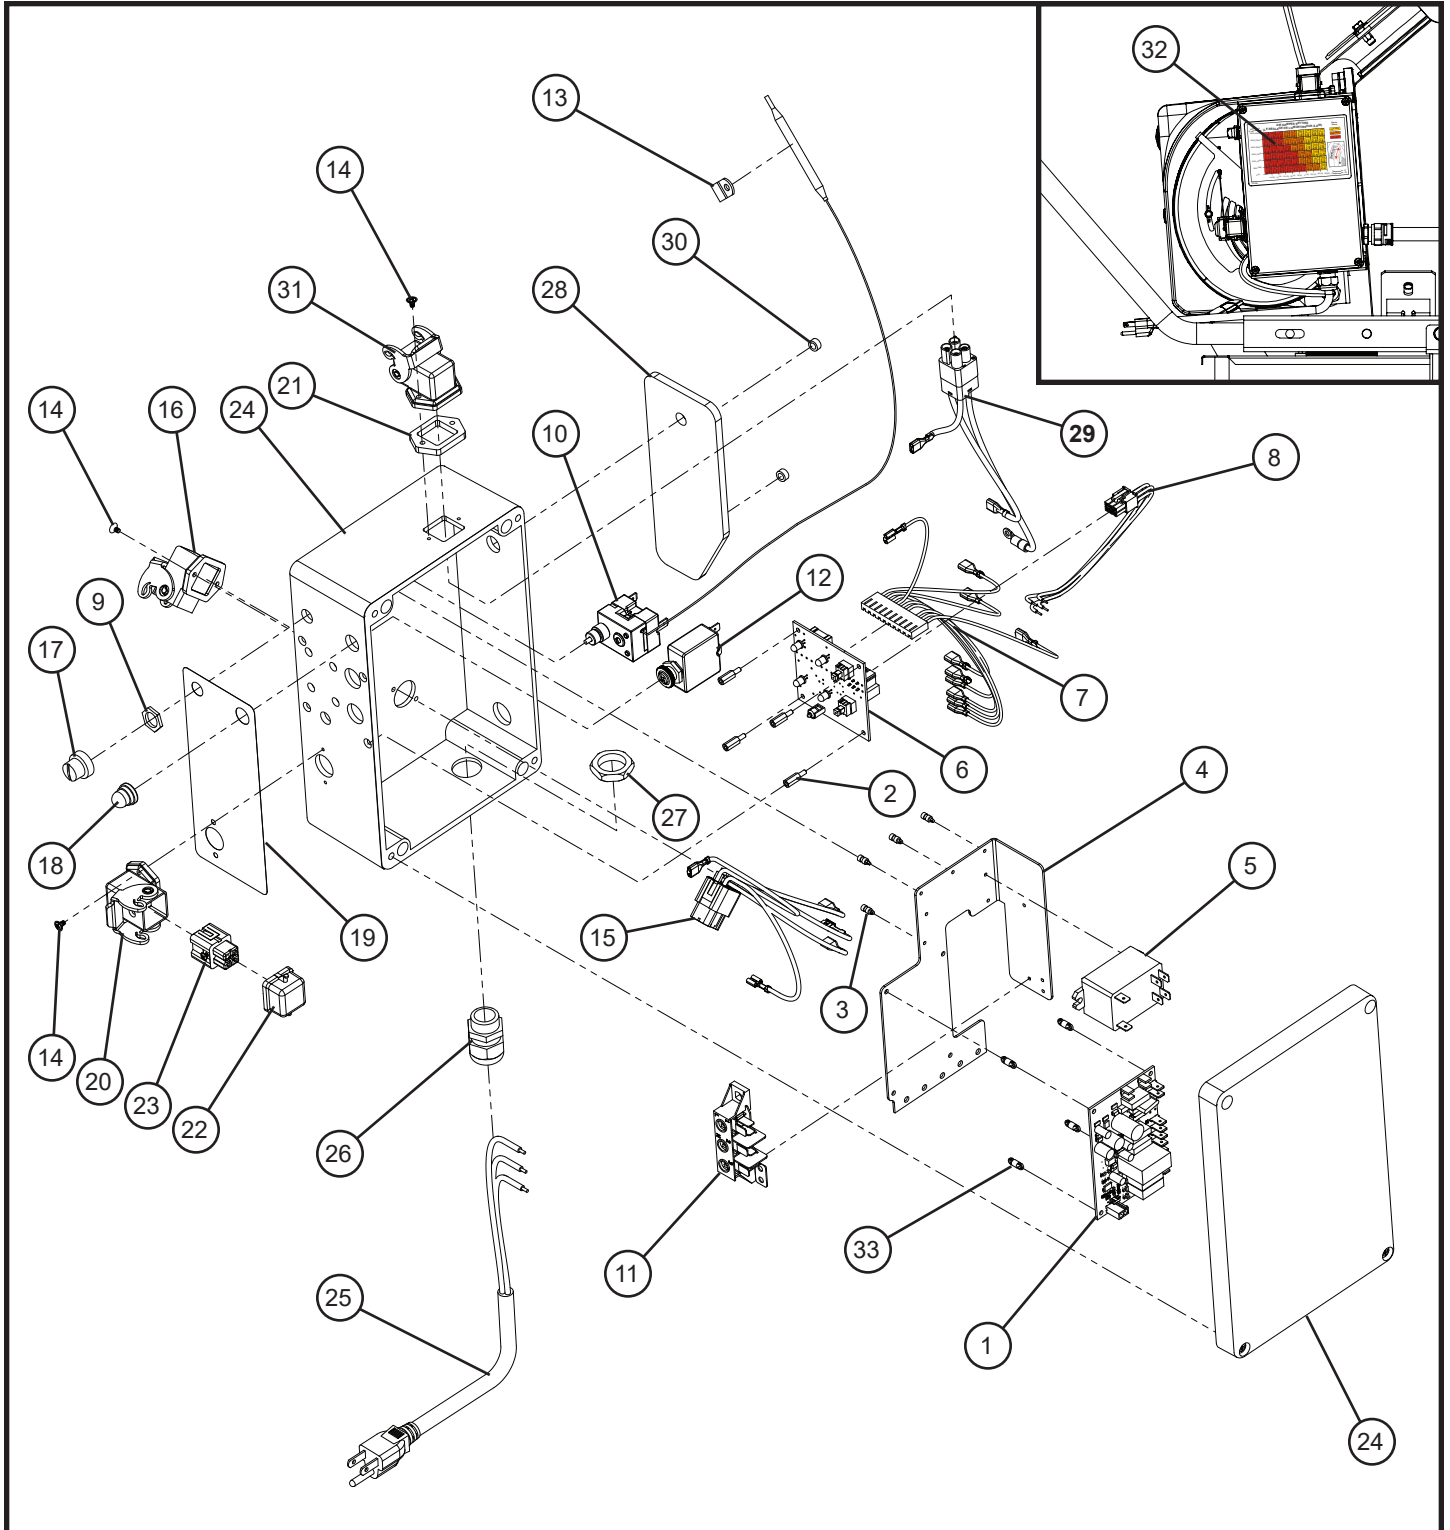

1.4 - Control Box Assembly Group

MAXI-HEAT® HC-500

1.4 - Control Box Assembly Group

Item	Allmand No.	Part Description	Qty.
--	***	CONTROL BOX COMPLETE ASSEMBLY	1
1	125304	PC-BOARD	1
2	***	SPACER	1
3	***	SPACER	1
4	***	CONTROL PANEL BRACKET	1
5	125114	RELAY	1
6	125305	LED PC-BOARD	1
7	125303	LED PC-BOARD WIRES KIT	1
8	125306	ROOM THERMOSTAT WIRES	1
9	***	THERMOSTAT NUT	1
10	***	SAFETY THERMOSTAT	1
11	125313	TERMINAL BLOCK	1
12	125314	AUTOMATIC SWITCH	1
13	***	CLIP	1
14	***	IP SCREW	1
15	***	BURNER WIRES KIT	1
16	***	90° SOCKET	1
17	125310	THERMOSTAT CAP	1
18	125311	LIGHT CAP	1
19	***	CONTROL PANEL LABEL	1
20	***	ROOM THERMOSTAT SOCKET	1
21	***	SOCKET GASKET	1
22	125308	ROOM THERMOSTAT CAP	1
23	125312	ROOM THERMOSTAT PLUG	1
24	***	COMPLETE CONTROL PANEL BOX	1
25	125307	POWER CORD	1
26	***	POWER CORD HOLDER	1
27	***	NUT	1
28	***	CONTROL BOX GASKET	1
29	125309	KIT WIRES FOR MOTOR	1
30	***	PLASTIC WASHER	1
31	***	SOCKET	1
32	125266	DECAL AIR DAMPER SETTINGS	1
33	***	SPACER	1

NS - Not Shown

*** - Contact Allmand for more information.