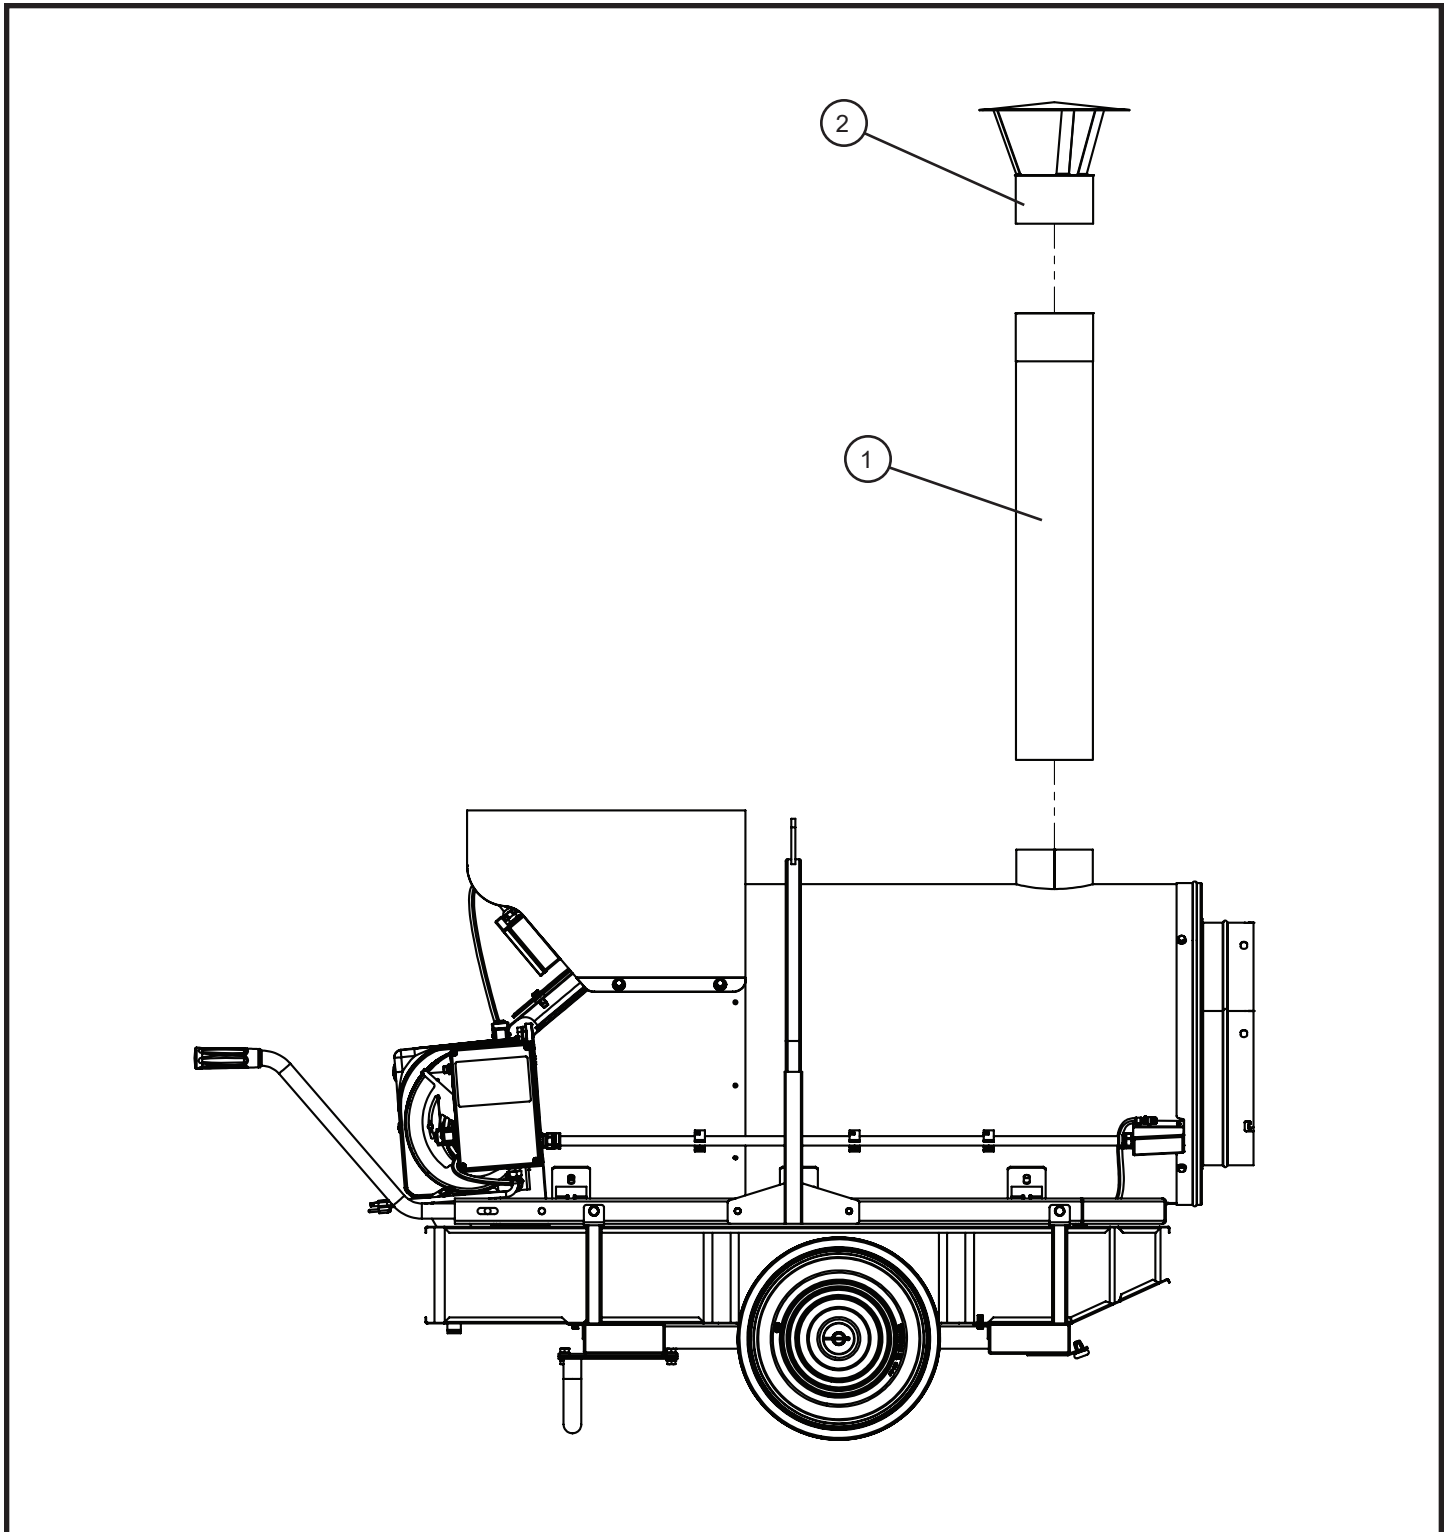

1.5 - Heater Chimney Group

MAXI-HEAT® HC-500

1.5 - Heater Chimney Group

Item	Allmand No.	Part Description	Qty.
1	125456	CHIMNEY STAINLESS STEEL EXHAUST TUBE	1
2	125457	CHIMNEY RAIN SHIELD EXHAUST	1

NS - Not Shown

* * * - Contact Allmand for more information.