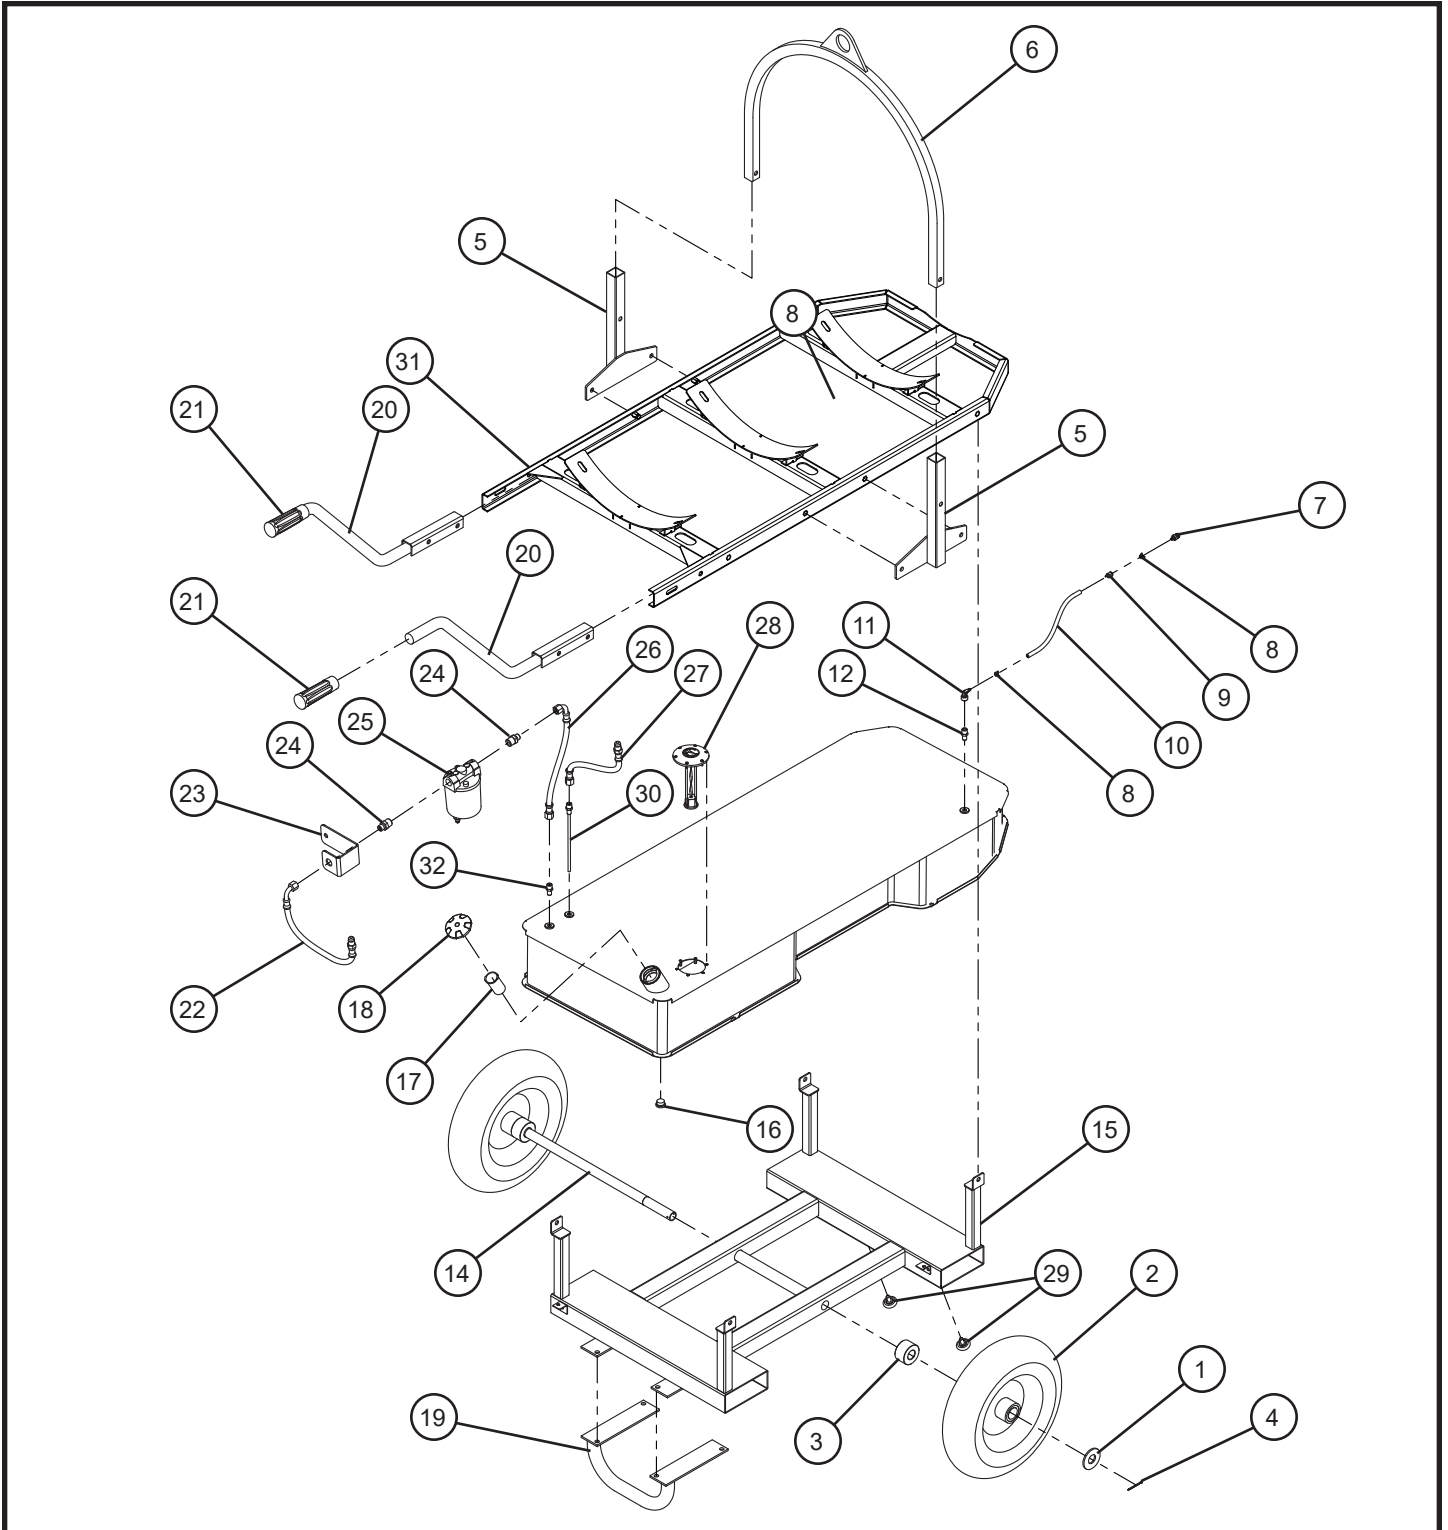

2.0 ACCESSORIES

HC-500 Heater End Cones and Ducting	(2.1)
HC-500 Remote Thermostat	(2.2)

MAXI-HEAT® HC-500

1.1 - Heater Unit Assembly Group

MAXI-HEAT® HC-500

1.1 - Heater Unit Assembly Group

Item	Allmand No.	Part Description	Qty.
1	***	FAN MOTOR	1
2	***	FAN MOTOR POWER CORD	1
3	***	FAN	1
4	***	FAN MOTOR FLANGE	1
5	***	FAN MOTOR GRILLE	1
6	***	FAN MOTOR SUPPORT	1
7	107192	FIBER ROPE	1
8	107190	COMPENSATION FLANGE	1
9	125289	COVER	1
10	107189	COMBUSTION CHAMBER	1
11	107214	INSPECTION FIBER GASKET	1
12	107215	INSPECTION FLANGE	1
13	***	SCREW	1
14	***	BURNER COMPLETE ASSEMBLY	1
15	***	EXTERNAL SHELL	1
16	***	THERMOSTATS BOX	1
17	***	CLIP	1
18	***	CLIP	1
19	***	NUT	1
20	***	EXTERNAL PIPE	1
21	***	THERMOSTATS BRACKET	1
22	***	PIPE SUPPORT	1
23	***	THERMOSTAT	1
24	125327	NTC SENSOR	1
25	***	COMPLETE GLIDE	1
26	***	UPPER CONTROL BOX SUPPORT	1
27	***	LOWER CONTROL BOX SUPPORT	1
28	***	BURNER POWER CORD	1
29	113894	BURNER COVER	1
30	***	CONTROL BOX COMPLETE ASSEMBLY	1
31	***	BURNER RESET CAP	1

NS - Not Shown

*** - Contact Allmand for more information.

1.2 - Heater Cart and Fuel Tank Assembly Group

MAXI-HEAT® HC-500

1.2 - Heater Cart and Fuel Tank Assembly Group

Item	Allmand No.	Part Description	Qty.
1	***	WASHER	1
2	125302	WHEEL	1
3	125048	WHEEL BUSH	1
4	***	COTTER PIN	1
5	125290	LIFTING ARC FOOT	1
6	125291	LIFTING ARC	1
7	***	BREATHE VALVE	1
8	***	CLIP	1
9	***	CLIP	1
10	***	RUBBER PIPE	1
11	***	90° CONNECTION	1
12	125409	STRAIGHT CONNECTION	1
13	125292	TANK	1
14	125119	WHEELS AXLE	1
15	***	CHASSIS	1
16	***	DISCHARGE CAP	1
17	125293	TANK FILTER	1
18	125080	TANK CAP	1
19	123479	TANK FOOT	1
20	125055	HANDLE	1
21	125056	HANDLE CAP	1
22	125294	FUEL PIPE	1
23	***	FUEL FILTER BRACKET	1
24	***	STRAIGHT CONNECTION	1
25	***	FUEL FILTER	1
25A	125301	FUEL FILTER GASKET KIT	1
25B	123481	FUEL FILTER CARTRIDGE	1
26	125295	FUEL PIPE	1
27	125296	FUEL PIPE	1
28	***	LEVEL GAUGE	1
29	***	ADJUSTABLE FOOT	1
30	125081	SUCTION PIPE	1
31	***	COMPLETE GLIDE	1
32	125409	STRAIGHT CONNECTION	1