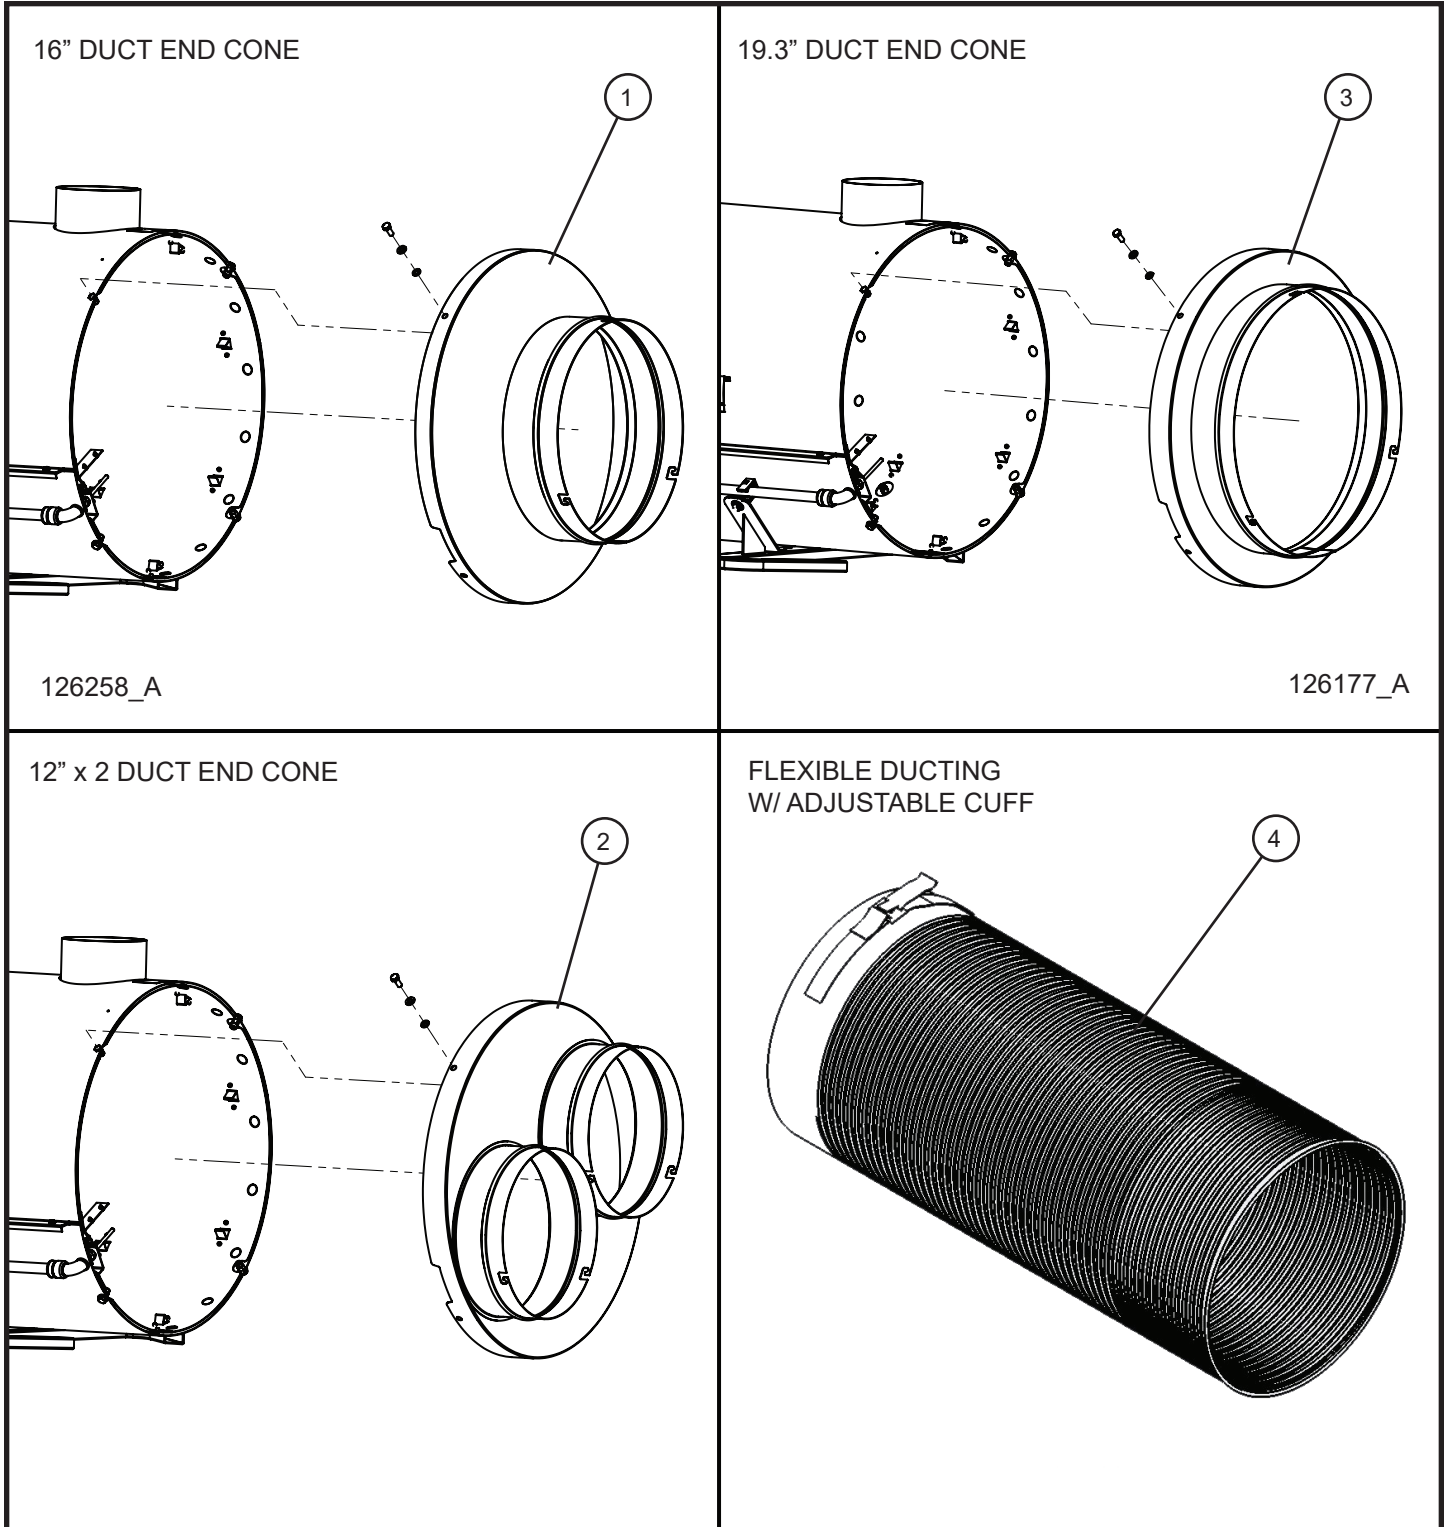

2.1 - HC-500 Heater End Cones and Ducting

MAXI-HEAT® HC-500

2.1 - HC-500 Heater End Cones and Ducting

Item	Part No.	Part Description	Qty.
1	106930	16" DUCT END CONE	2
2	106760	12" x 2 DUCT END CONE	2
3	116966	19.3" DUCT END CONE	2
4	106924	16" x 25' FLEXIBLE DUCTING W/ ADJUSTABLE CUFF	2
	106923	12" x 25' FLEXIBLE DUCTING W/ ADJUSTABLE CUFF	4
	106925	20" x 25' FLEXIBLE DUCTING W/ ADJUSTABLE CUFF	2

NS - Not Shown

* * * - Contact Allmand for more information.