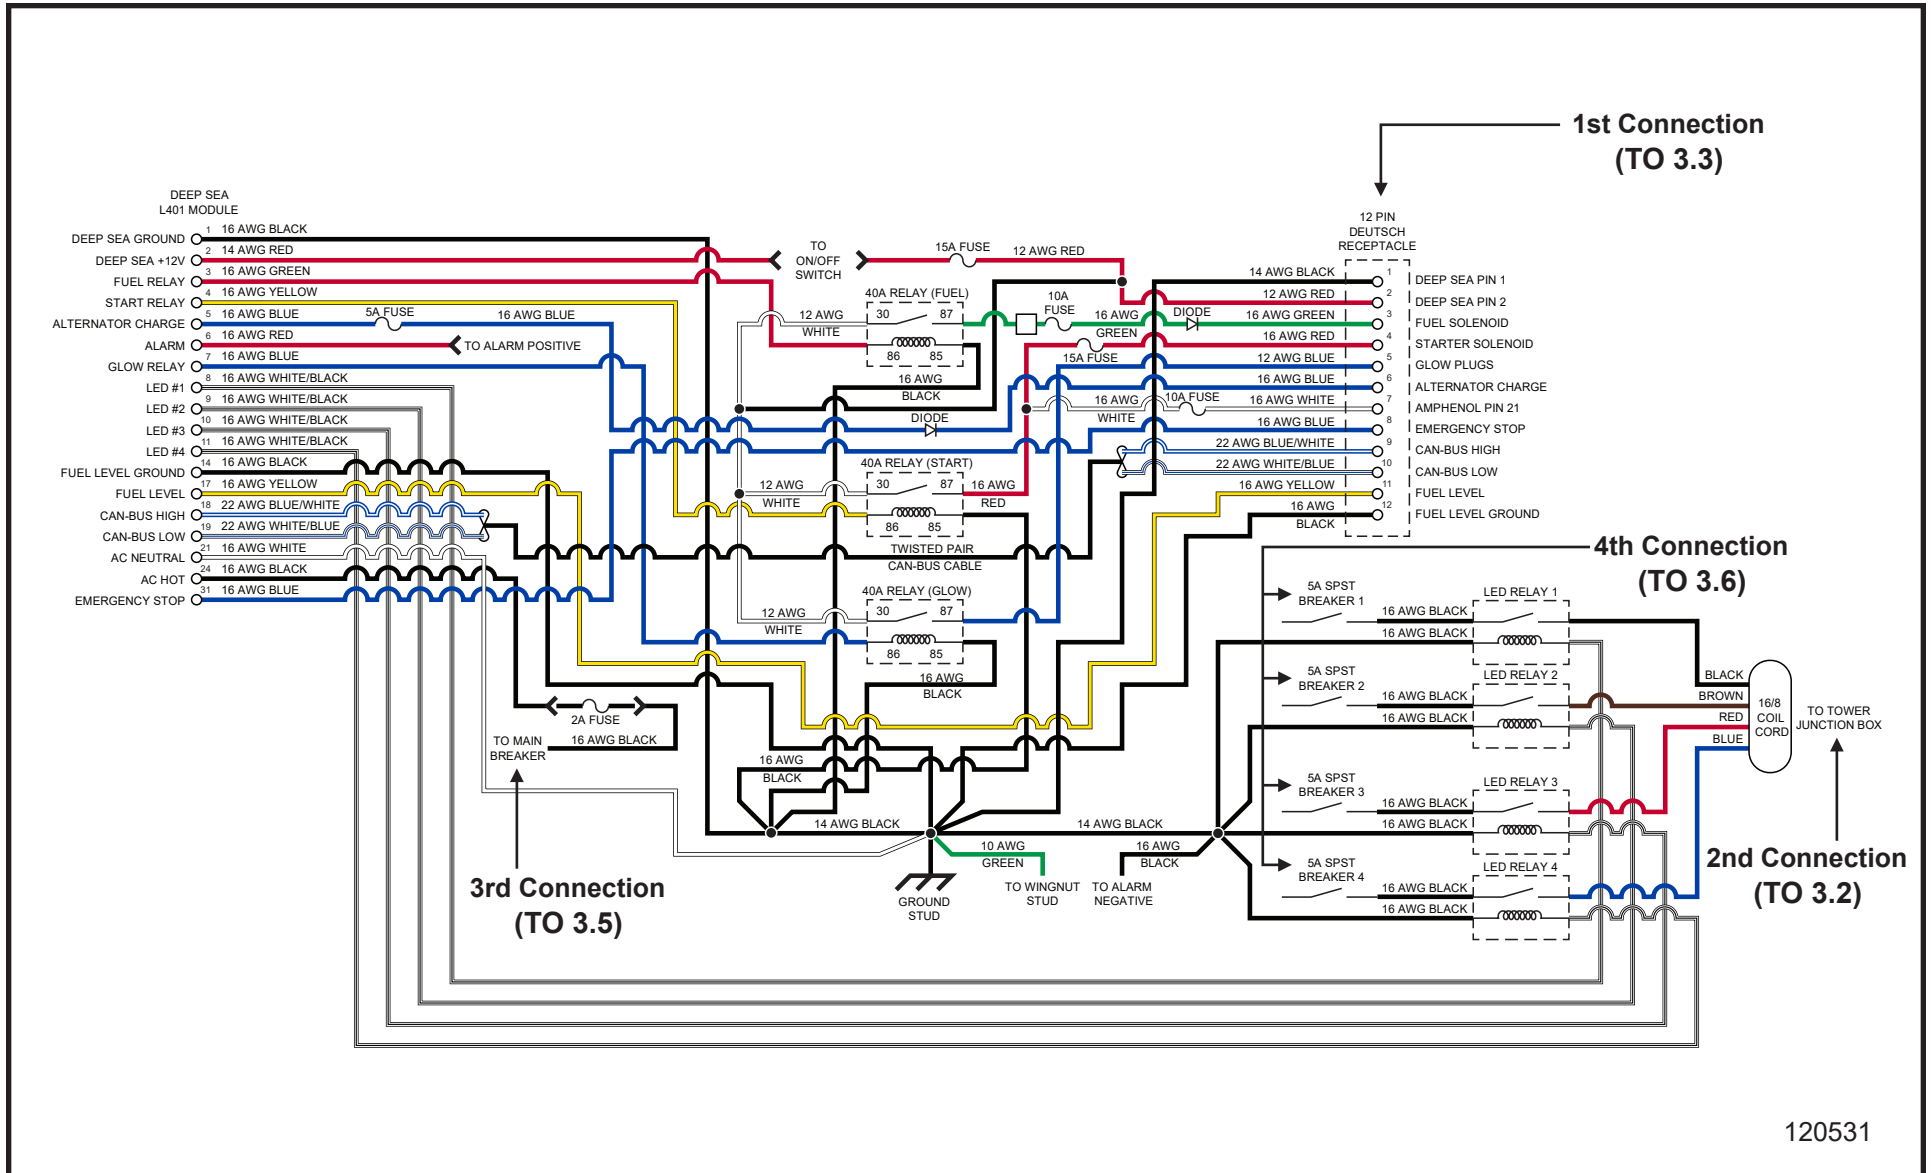

2.4 - Deep Sea LSC Harness Schematic (2 of 2)

2.5 - Deep Sea LSC Harness International Schematic (1 of 2)

120504

NIGHT-LITE™ GR-SERIES

2.5 - Deep Sea LSC Harness International Schematic (2 of 2)

2.6 - 10/4 Generator Cord Schematic

118373

NIGHT-LITE™ GR-SERIES

2.7 - 16/8 Tower Cord NL GR-Series Air-Cooled International Schematic

120505

2.8 - 10/4 Generator Cord Schematic

NIGHT-LITE™ GR-SERIES

3.1 - Tail Light Harness NL GR-Series Liquid-Cooled Schematic

3.2 - 16/8 Tower Cord NL GR-Series Liquid-Cooled Schematic

120531

NIGHT-LITE™ GR-SERIES

3.3 - Kubota Z482 Engine Harness Schematic

120528

3.4 - Deep Sea LSC Harness NLGR Liquid-Cooled Schematic

NIGHT-LITE™ GR-SERIES

3.5 - 10/3 Generator Cord Schematic

GENERATOR TERMINAL BLOCK CONNECTIONS	
10/3 CORD WIRE COLOR	LINZ 60 Hz
WHITE	1 & 3
BLACK	2 & 4
GREEN	GROUND

120532

3.6 - Light Relays and GFCI NLGR Liquid-Cooled Schematic