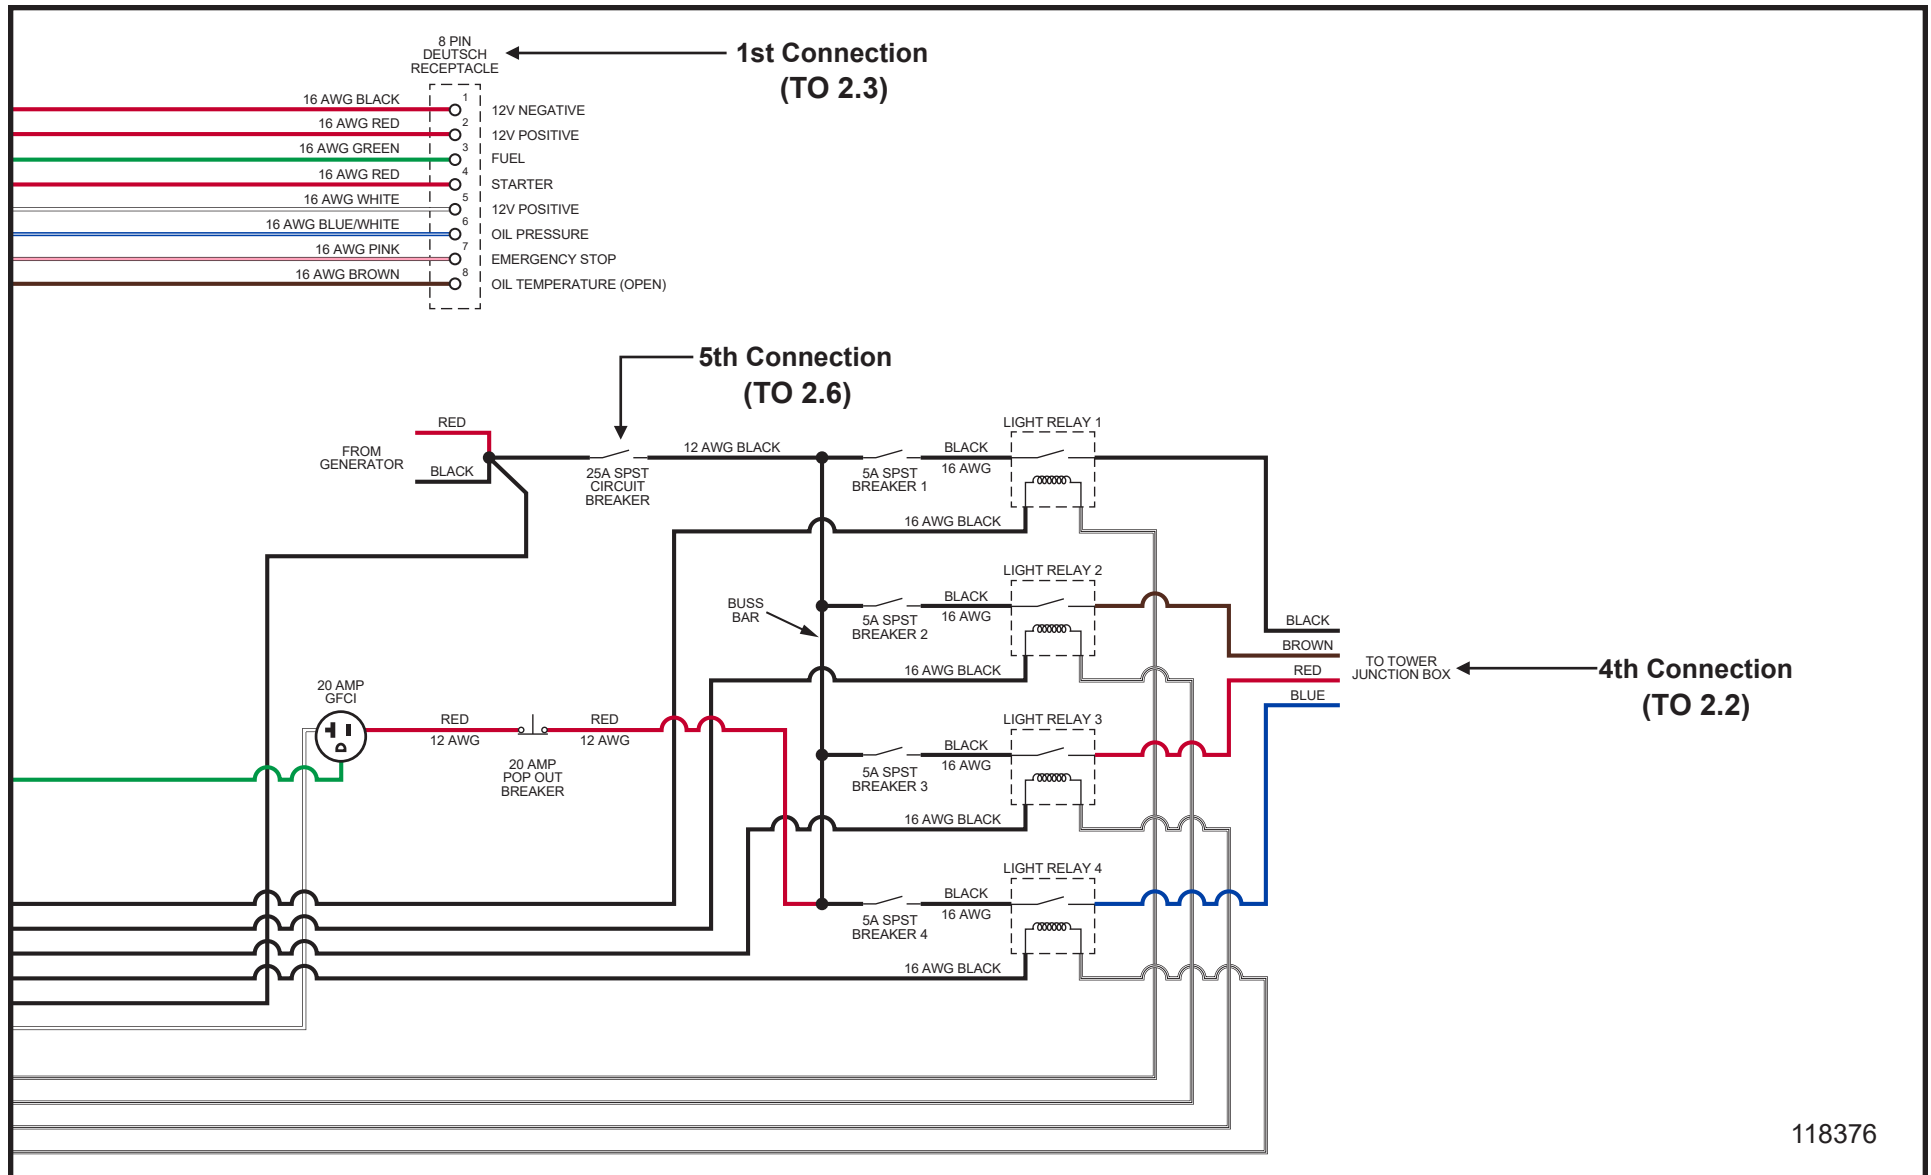

1.4 - 16/8 Tower Cord NL GR-Series Chain International Schematic

1.5 - Control System Wiring International Schematic

120507

NIGHT-LITE™ GR-SERIES

2.1 - Tail Light Harness NL GR-Series Air-Cooled Schematic

118378

2.2 - 16/8 Tower Cord NL GR-Series Air-Cooled Schematic

118374

NIGHT-LITE™ GR-SERIES

2.3 - Yanmar Engine Harness Schematic

2.4 - Deep Sea LSC Harness Schematic (1 of 2)

118376

NIGHT-LITE™ GR-SERIES

2.4 - Deep Sea LSC Harness Schematic (2 of 2)

2.5 - Deep Sea LSC Harness International Schematic (1 of 2)

120504

NIGHT-LITE™ GR-SERIES

2.5 - Deep Sea LSC Harness International Schematic (2 of 2)

2.6 - 10/4 Generator Cord Schematic