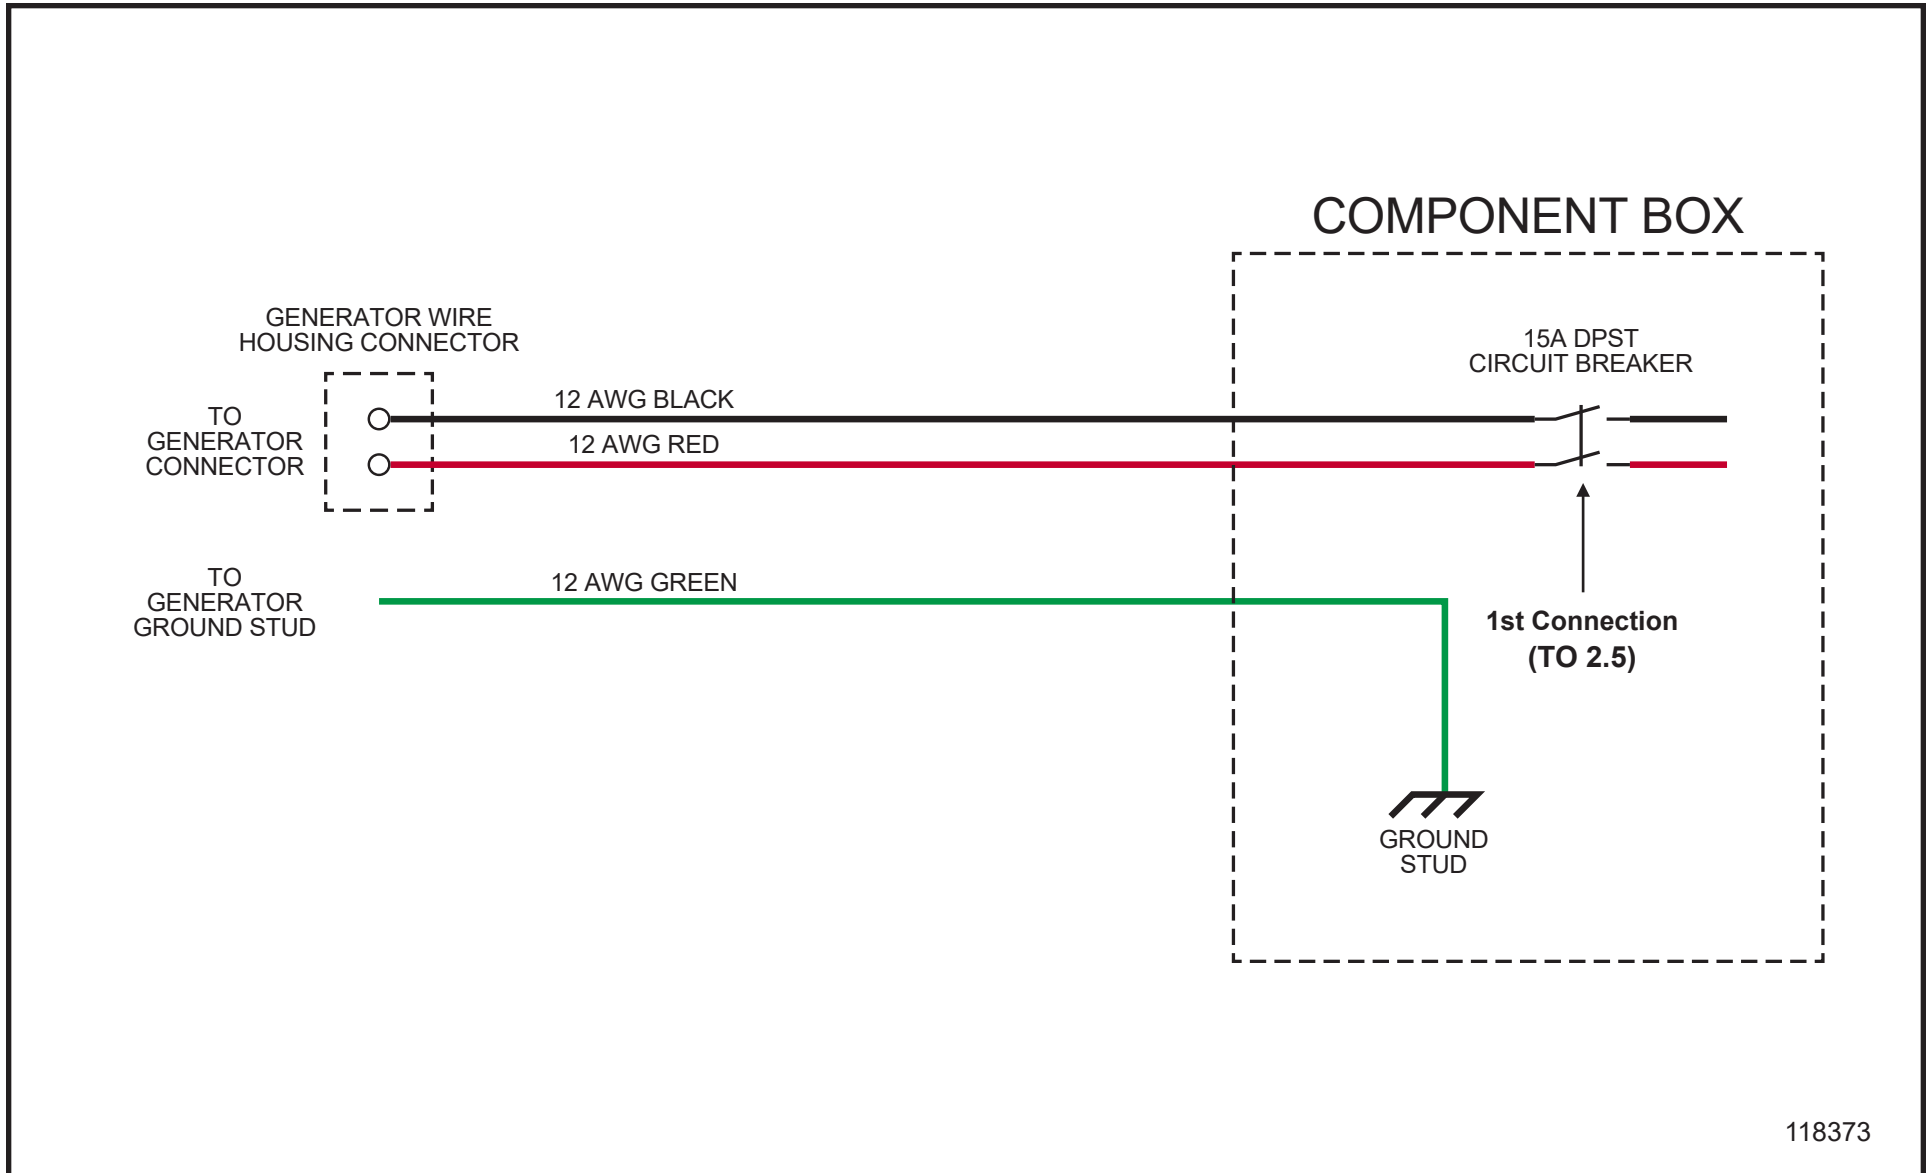

2.4 - Deep Sea LSC Harness Schematic (2 of 2)

2.5 - Deep Sea LSC Harness International Schematic (1 of 2)

120504

NIGHT-LITE™ GR-SERIES

2.5 - Deep Sea LSC Harness International Schematic (2 of 2)

2.6 - 10/4 Generator Cord Schematic

118373

NIGHT-LITE™ GR-SERIES

2.7 - 16/8 Tower Cord NL GR-Series Air-Cooled International Schematic

120505

2.8 - 10/4 Generator Cord Schematic

NIGHT-LITE™ GR-SERIES

3.1 - Tail Light Harness NL GR-Series Liquid-Cooled Schematic