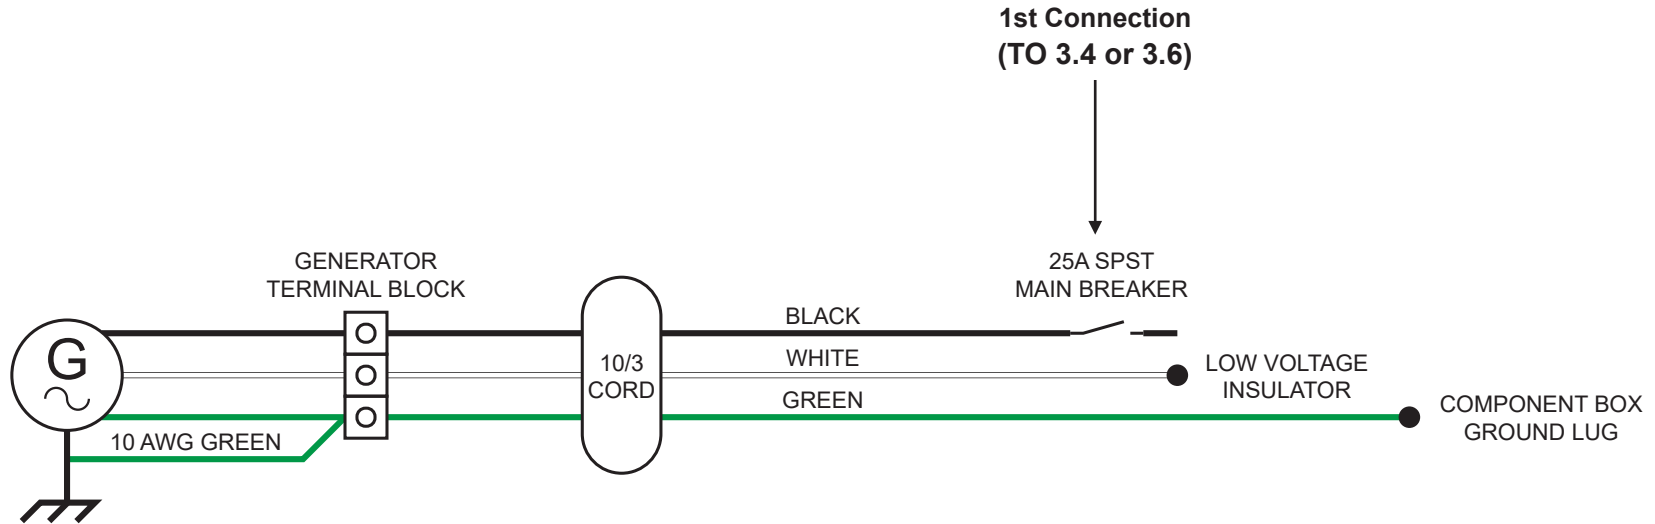

NIGHT-LITE™ GR-SERIES

3.5 - 10/3 Generator Cord Schematic

GENERATOR TERMINAL BLOCK CONNECTIONS	
10/3 CORD WIRE COLOR	LINZ 60 Hz
WHITE	1 & 3
BLACK	2 & 4
GREEN	GROUND

120532