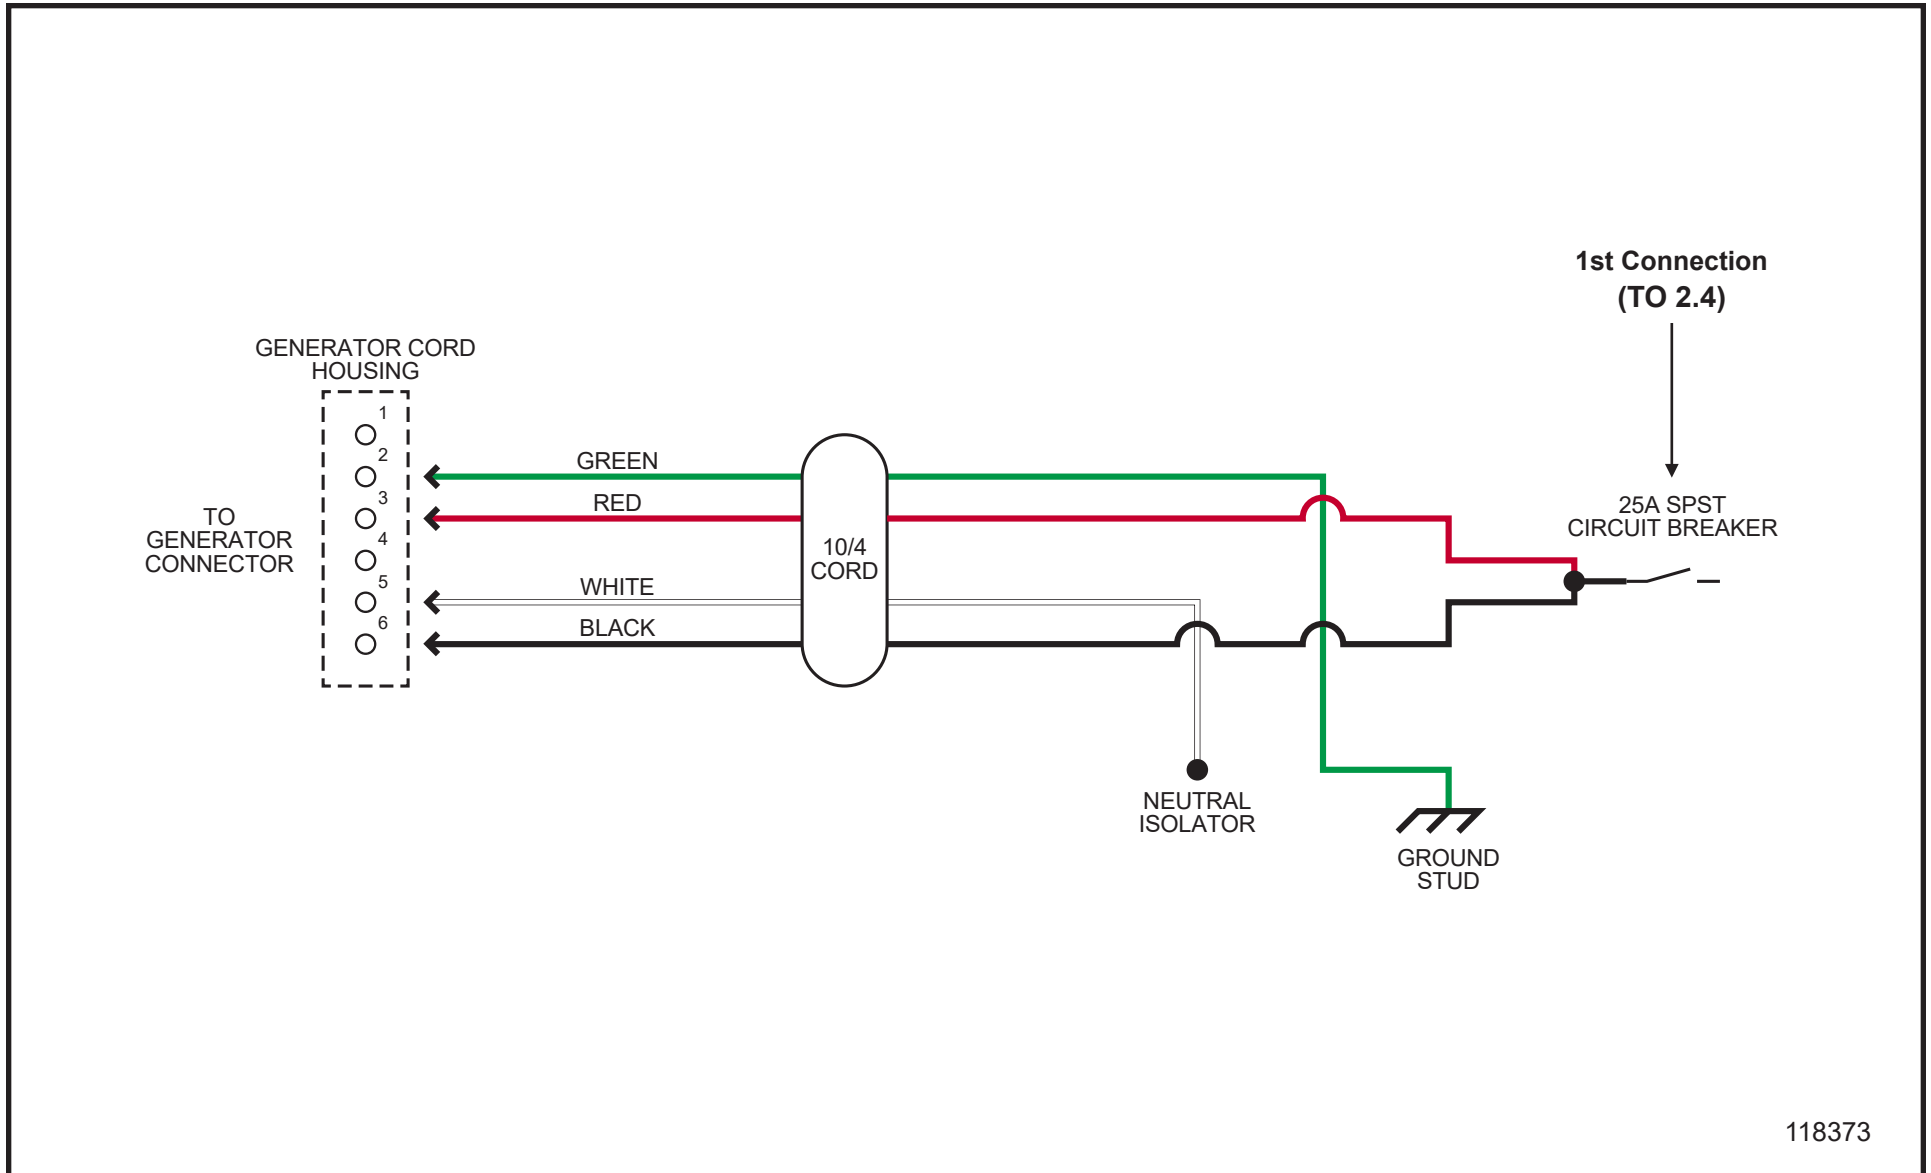

1.4 - 16/8 Tower Cord NL GR-Series Chain International Schematic

1.5 - Control System Wiring International Schematic

120507

NIGHT-LITE™ GR-SERIES

2.1 - Tail Light Harness NL GR-Series Air-Cooled Schematic

118378

2.2 - 16/8 Tower Cord NL GR-Series Air-Cooled Schematic

118374

NIGHT-LITE™ GR-SERIES

2.3 - Yanmar Engine Harness Schematic

2.4 - Deep Sea LSC Harness Schematic (1 of 2)

118376

NIGHT-LITE™ GR-SERIES

2.4 - Deep Sea LSC Harness Schematic (2 of 2)

2.5 - Deep Sea LSC Harness International Schematic (1 of 2)

120504

NIGHT-LITE™ GR-SERIES

2.5 - Deep Sea LSC Harness International Schematic (2 of 2)

2.6 - 10/4 Generator Cord Schematic

118373

NIGHT-LITE™ GR-SERIES

2.7 - 16/8 Tower Cord NL GR-Series Air-Cooled International Schematic

120505

2.8 - 10/4 Generator Cord Schematic

NIGHT-LITE™ GR-SERIES

3.1 - Tail Light Harness NL GR-Series Liquid-Cooled Schematic