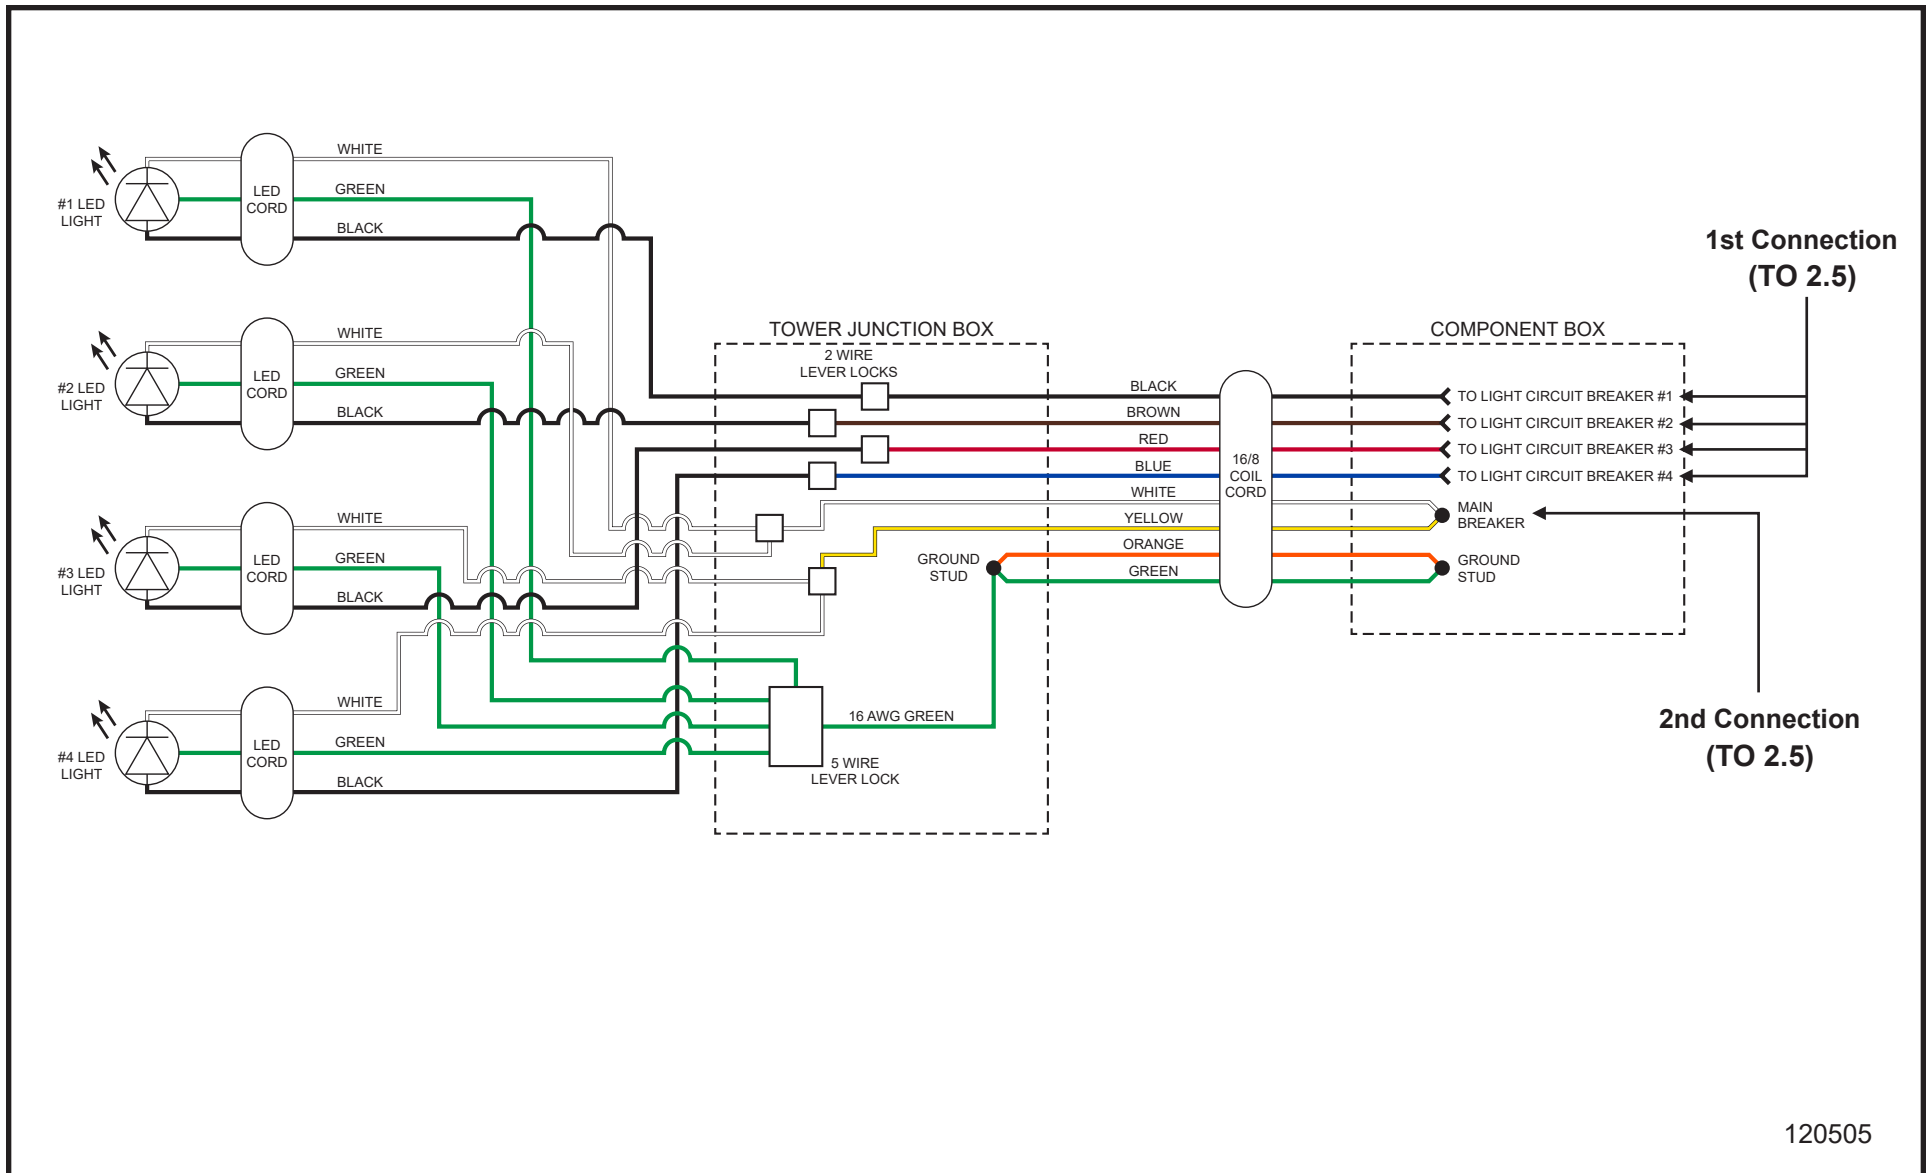

1.4 - 16/8 Tower Cord NL GR-Series Chain International Schematic

1.5 - Control System Wiring International Schematic

120507

NIGHT-LITE™ GR-SERIES

2.1 - Tail Light Harness NL GR-Series Air-Cooled Schematic

2.4 - Deep Sea LSC Harness Schematic (2 of 2)

2.5 - Deep Sea LSC Harness International Schematic (1 of 2)

120504

NIGHT-LITE™ GR-SERIES

2.5 - Deep Sea LSC Harness International Schematic (2 of 2)

2.6 - 10/4 Generator Cord Schematic

118373

NIGHT-LITE™ GR-SERIES

2.7 - 16/8 Tower Cord NL GR-Series Air-Cooled International Schematic

120505

2.8 - 10/4 Generator Cord Schematic

NIGHT-LITE™ GR-SERIES

3.1 - Tail Light Harness NL GR-Series Liquid-Cooled Schematic

3.5 - 10/3 Generator Cord Schematic

GENERATOR TERMINAL BLOCK CONNECTIONS	
10/3 CORD WIRE COLOR	LINZ 60 Hz
WHITE	1 & 3
BLACK	2 & 4
GREEN	GROUND

120532

3.6 - Light Relays and GFCI NLGR Liquid-Cooled Schematic