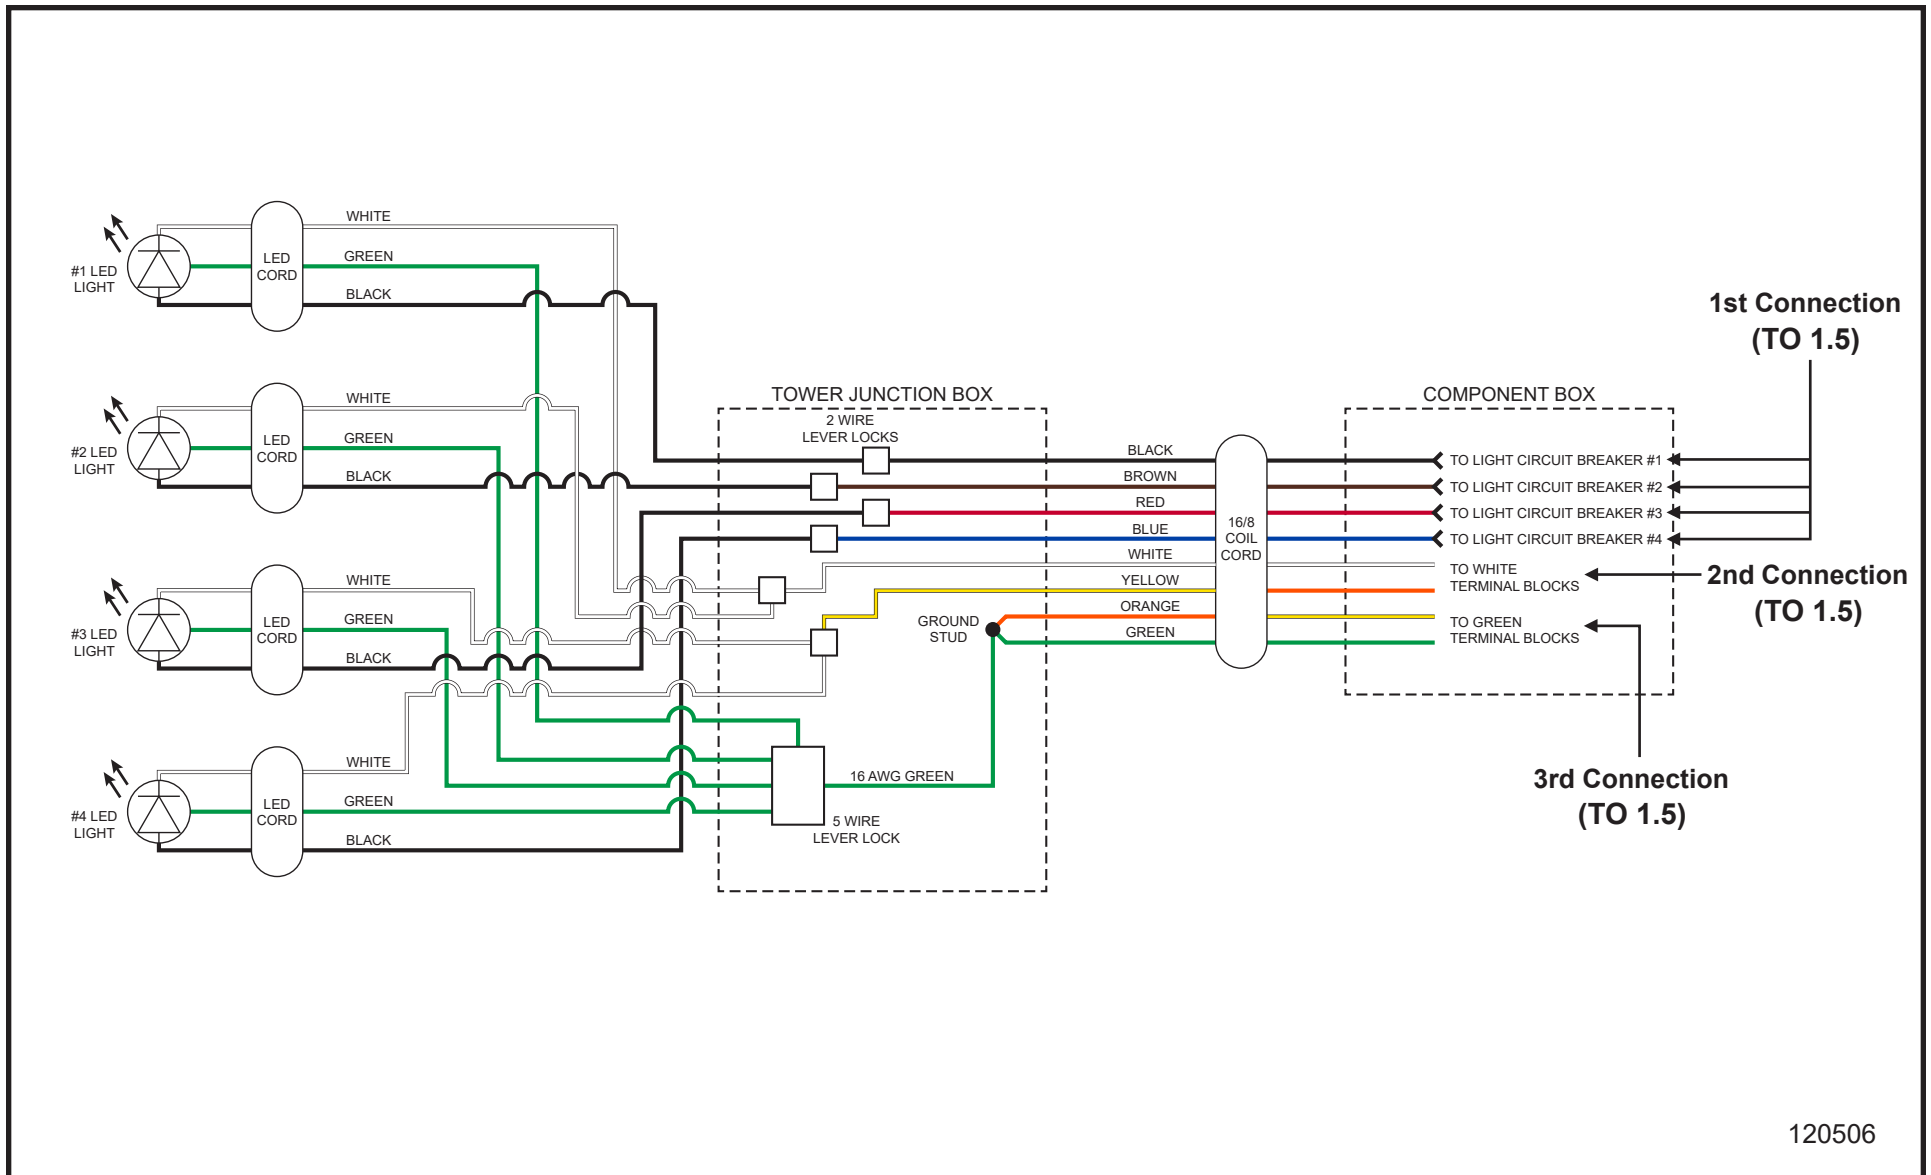

NIGHT-LITE™ GR-SERIES

1.1 - Tail Light Harness NL GR-Series Chain Schematic

118377

NIGHT-LITE™ GR-SERIES

1.2 - 16/8 Tower Cord NL GR-Series Chain Schematic

1.3 - Control System Wiring Schematic

117742

NIGHT-LITE™ GR-SERIES

1.4 - 16/8 Tower Cord NL GR-Series Chain International Schematic

1.5 - Control System Wiring International Schematic

120507

NIGHT-LITE™ GR-SERIES

2.1 - Tail Light Harness NL GR-Series Air-Cooled Schematic