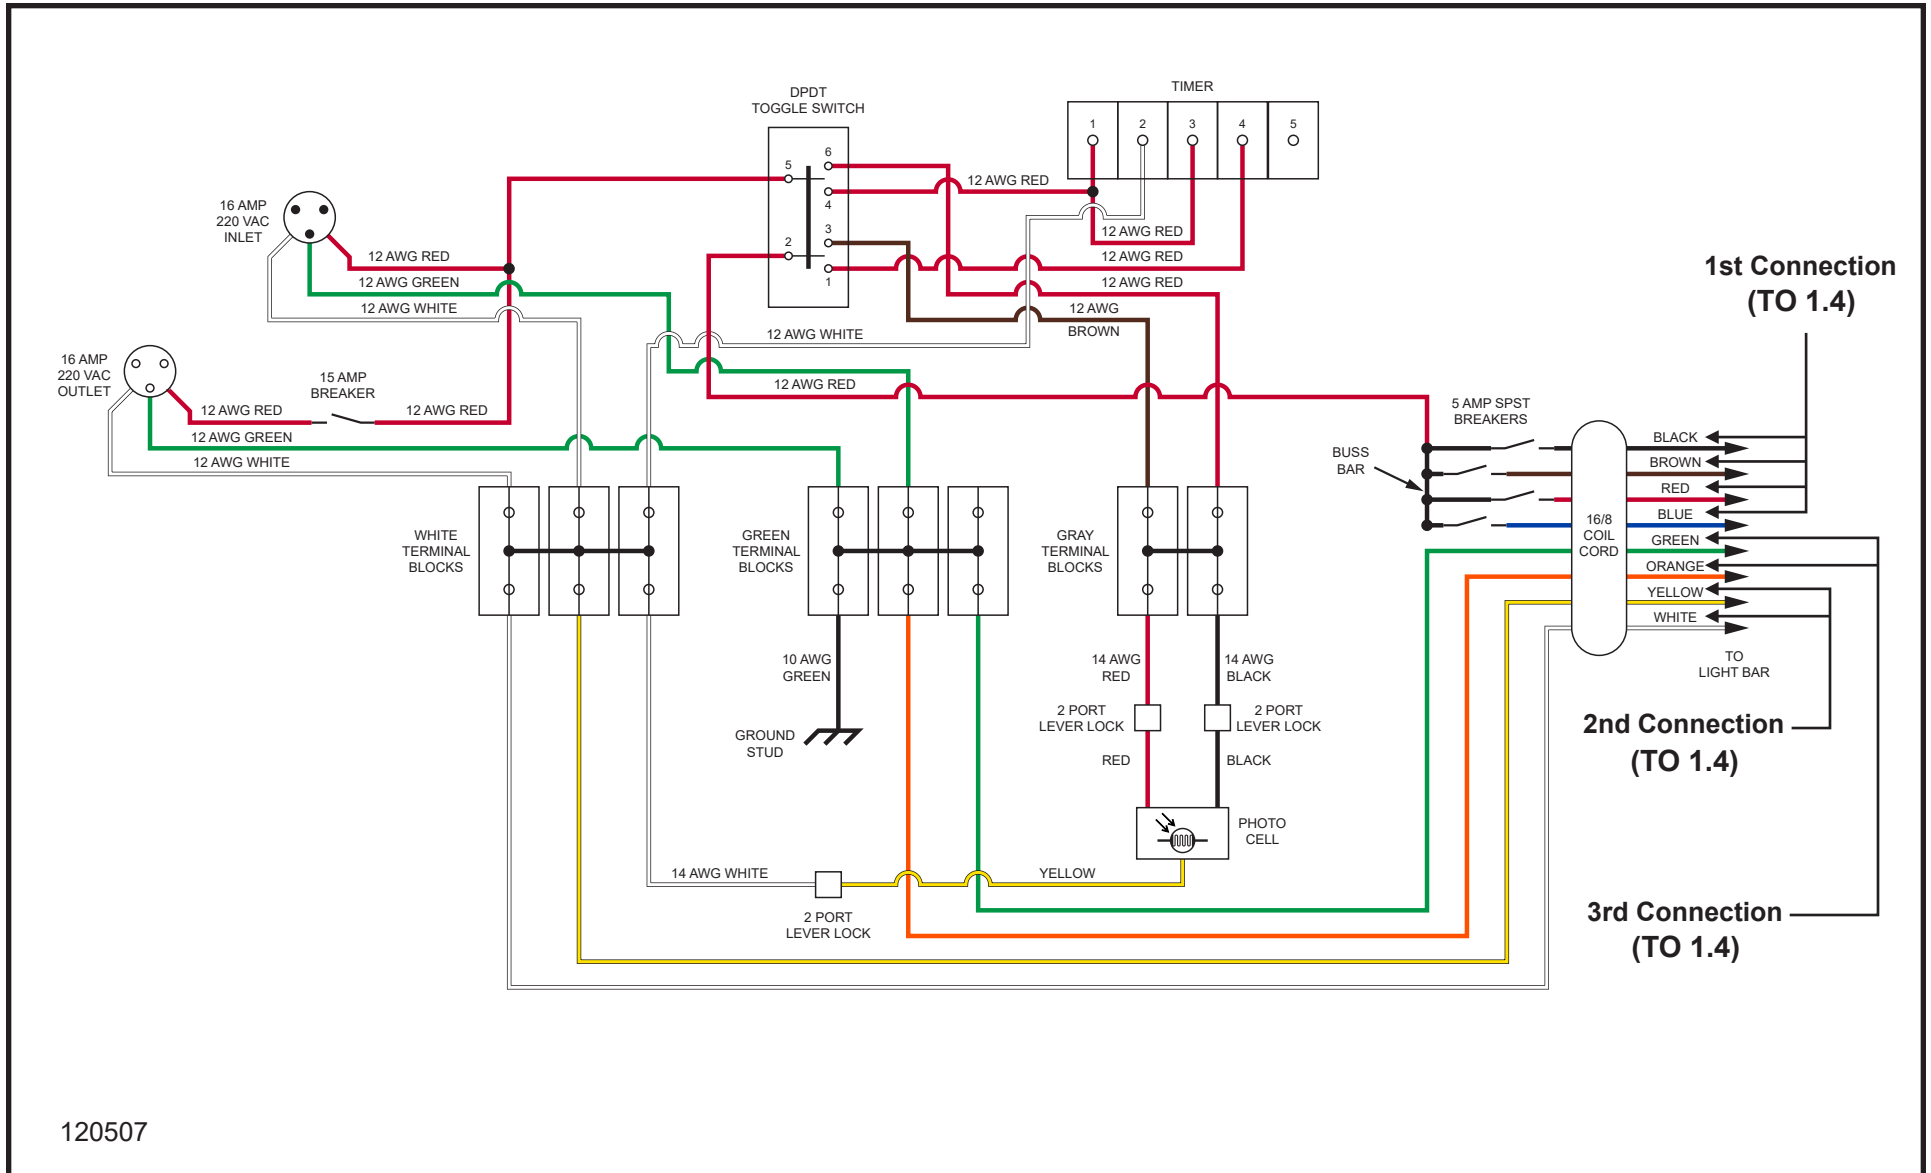

NIGHT-LITE™ GR-SERIES

1.1 - Tail Light Harness NL GR-Series Chain Schematic

118377

NIGHT-LITE™ GR-SERIES

1.2 - 16/8 Tower Cord NL GR-Series Chain Schematic

1.3 - Control System Wiring Schematic

117742

NIGHT-LITE™ GR-SERIES

1.4 - 16/8 Tower Cord NL GR-Series Chain International Schematic

1.5 - Control System Wiring International Schematic

120507

NIGHT-LITE™ GR-SERIES

2.1 - Tail Light Harness NL GR-Series Air-Cooled Schematic