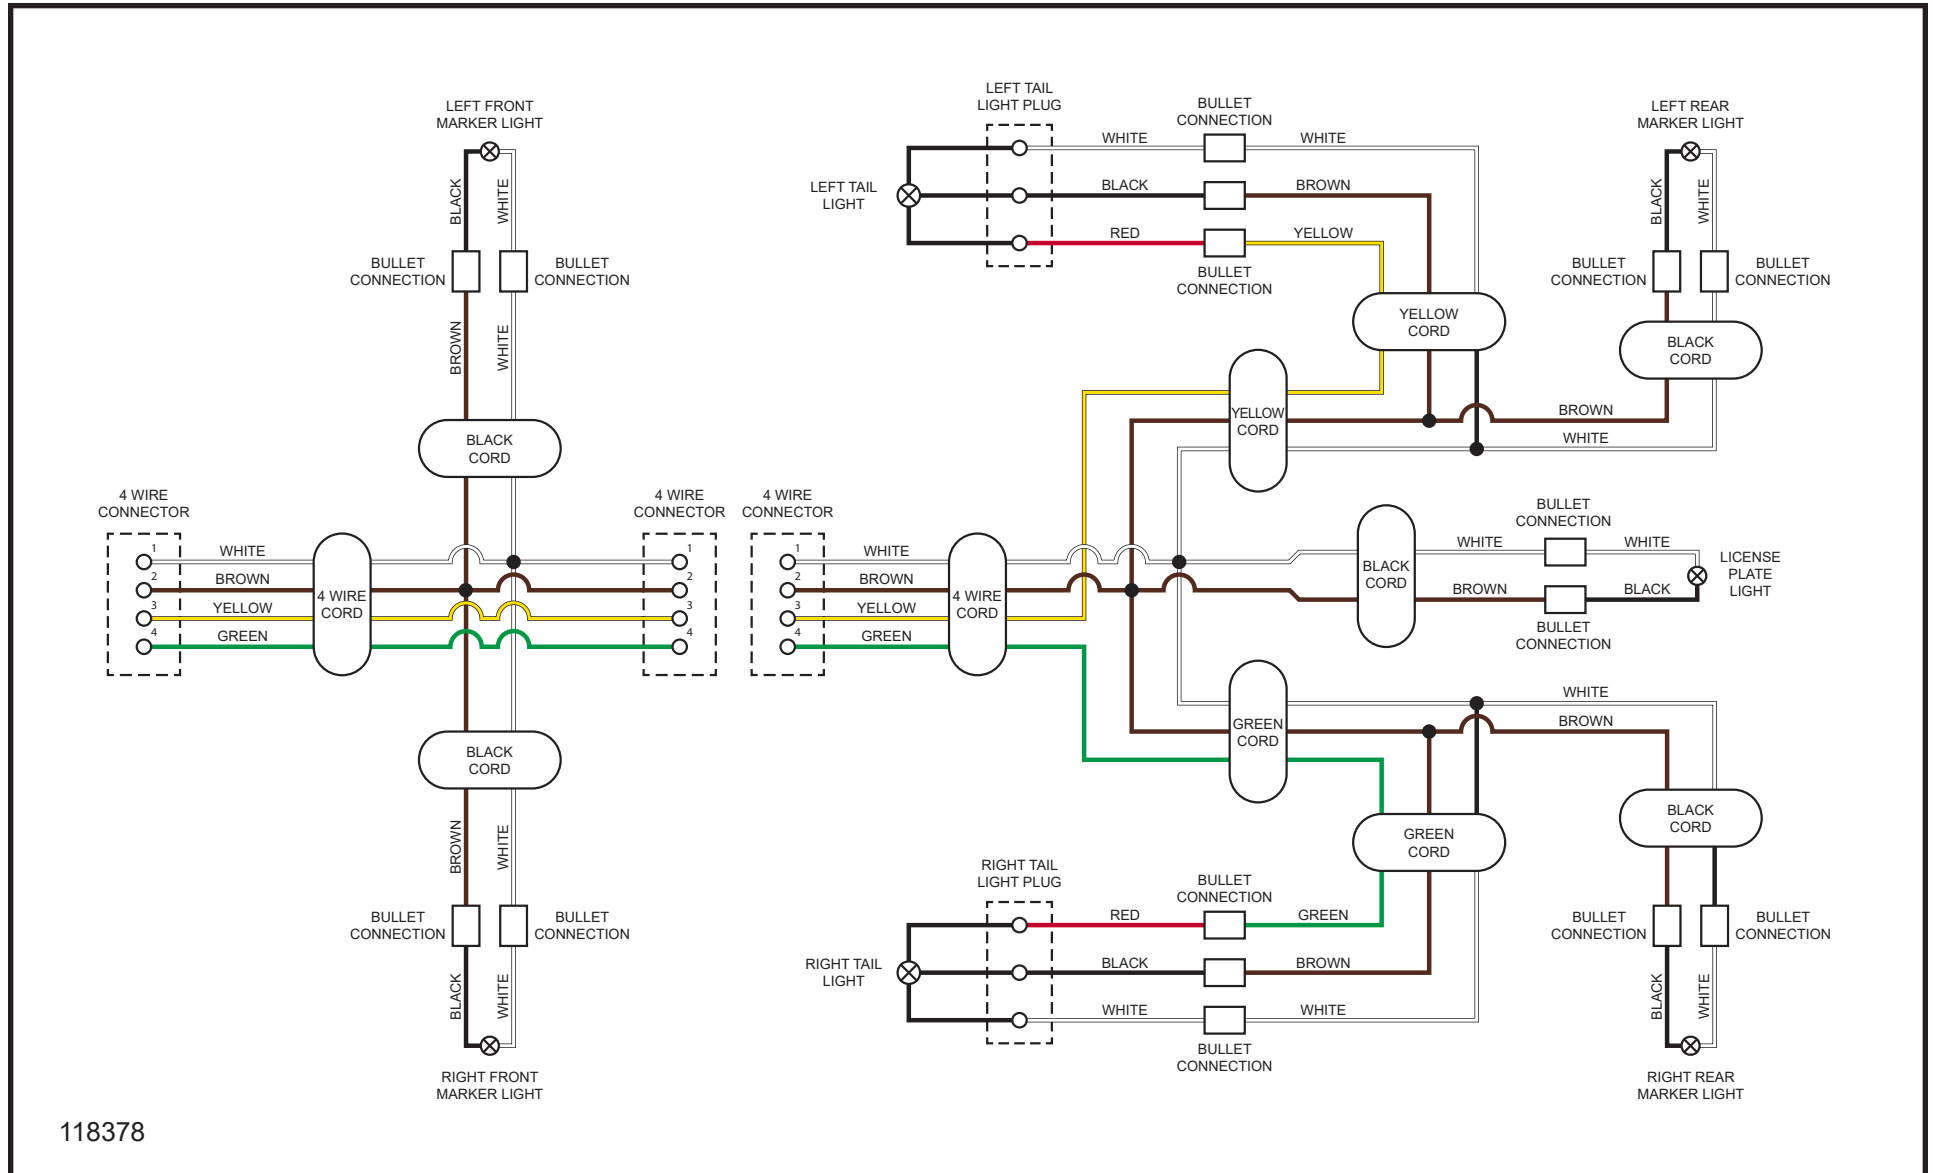

NIGHT-LITE™ GR-SERIES

1.1 - Tail Light Harness NL GR-Series Chain Schematic

118377

NIGHT-LITE™ GR-SERIES

1.2 - 16/8 Tower Cord NL GR-Series Chain Schematic

1.3 - Control System Wiring Schematic

117742

NIGHT-LITE™ GR-SERIES

1.4 - 16/8 Tower Cord NL GR-Series Chain International Schematic

1.5 - Control System Wiring International Schematic

120507

NIGHT-LITE™ GR-SERIES

2.1 - Tail Light Harness NL GR-Series Air-Cooled Schematic

118378

2.2 - 16/8 Tower Cord NL GR-Series Air-Cooled Schematic

118374

NIGHT-LITE™ GR-SERIES

2.3 - Yanmar Engine Harness Schematic

2.4 - Deep Sea LSC Harness Schematic (1 of 2)

118376

NIGHT-LITE™ GR-SERIES

2.4 - Deep Sea LSC Harness Schematic (2 of 2)

2.5 - Deep Sea LSC Harness International Schematic (1 of 2)

120504

NIGHT-LITE™ GR-SERIES

2.5 - Deep Sea LSC Harness International Schematic (2 of 2)

2.6 - 10/4 Generator Cord Schematic