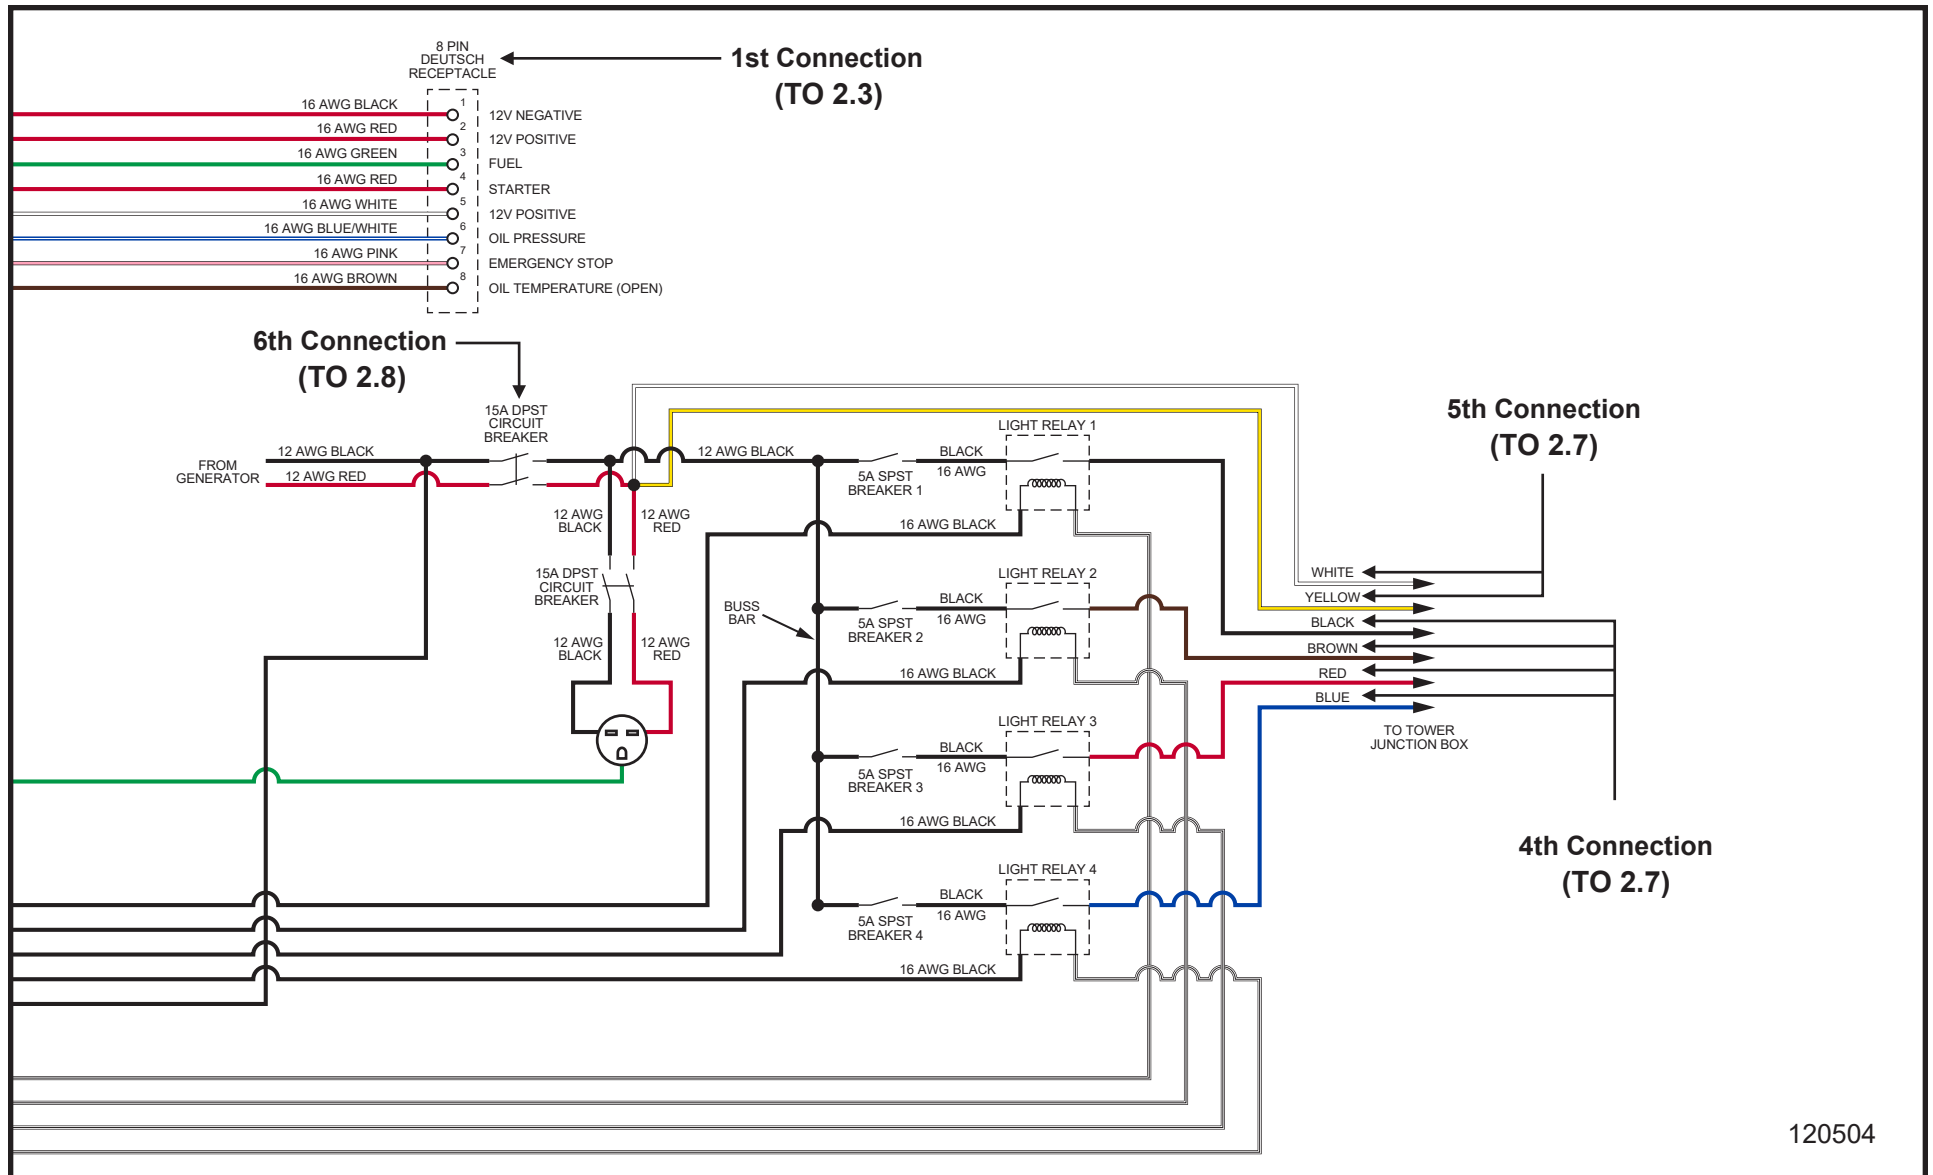

1.4 - 16/8 Tower Cord NL GR-Series Chain International Schematic

1.5 - Control System Wiring International Schematic

120507

NIGHT-LITE™ GR-SERIES

2.1 - Tail Light Harness NL GR-Series Air-Cooled Schematic

2.4 - Deep Sea LSC Harness Schematic (2 of 2)

2.5 - Deep Sea LSC Harness International Schematic (1 of 2)

120504

NIGHT-LITE™ GR-SERIES

2.5 - Deep Sea LSC Harness International Schematic (2 of 2)

2.6 - 10/4 Generator Cord Schematic

118373

NIGHT-LITE™ GR-SERIES

2.7 - 16/8 Tower Cord NL GR-Series Air-Cooled International Schematic

120505

2.8 - 10/4 Generator Cord Schematic

NIGHT-LITE™ GR-SERIES

3.1 - Tail Light Harness NL GR-Series Liquid-Cooled Schematic

3.5 - 10/3 Generator Cord Schematic

GENERATOR TERMINAL BLOCK CONNECTIONS	
10/3 CORD WIRE COLOR	LINZ 60 Hz
WHITE	1 & 3
BLACK	2 & 4
GREEN	GROUND

120532

3.6 - Light Relays and GFCI NLGR Liquid-Cooled Schematic