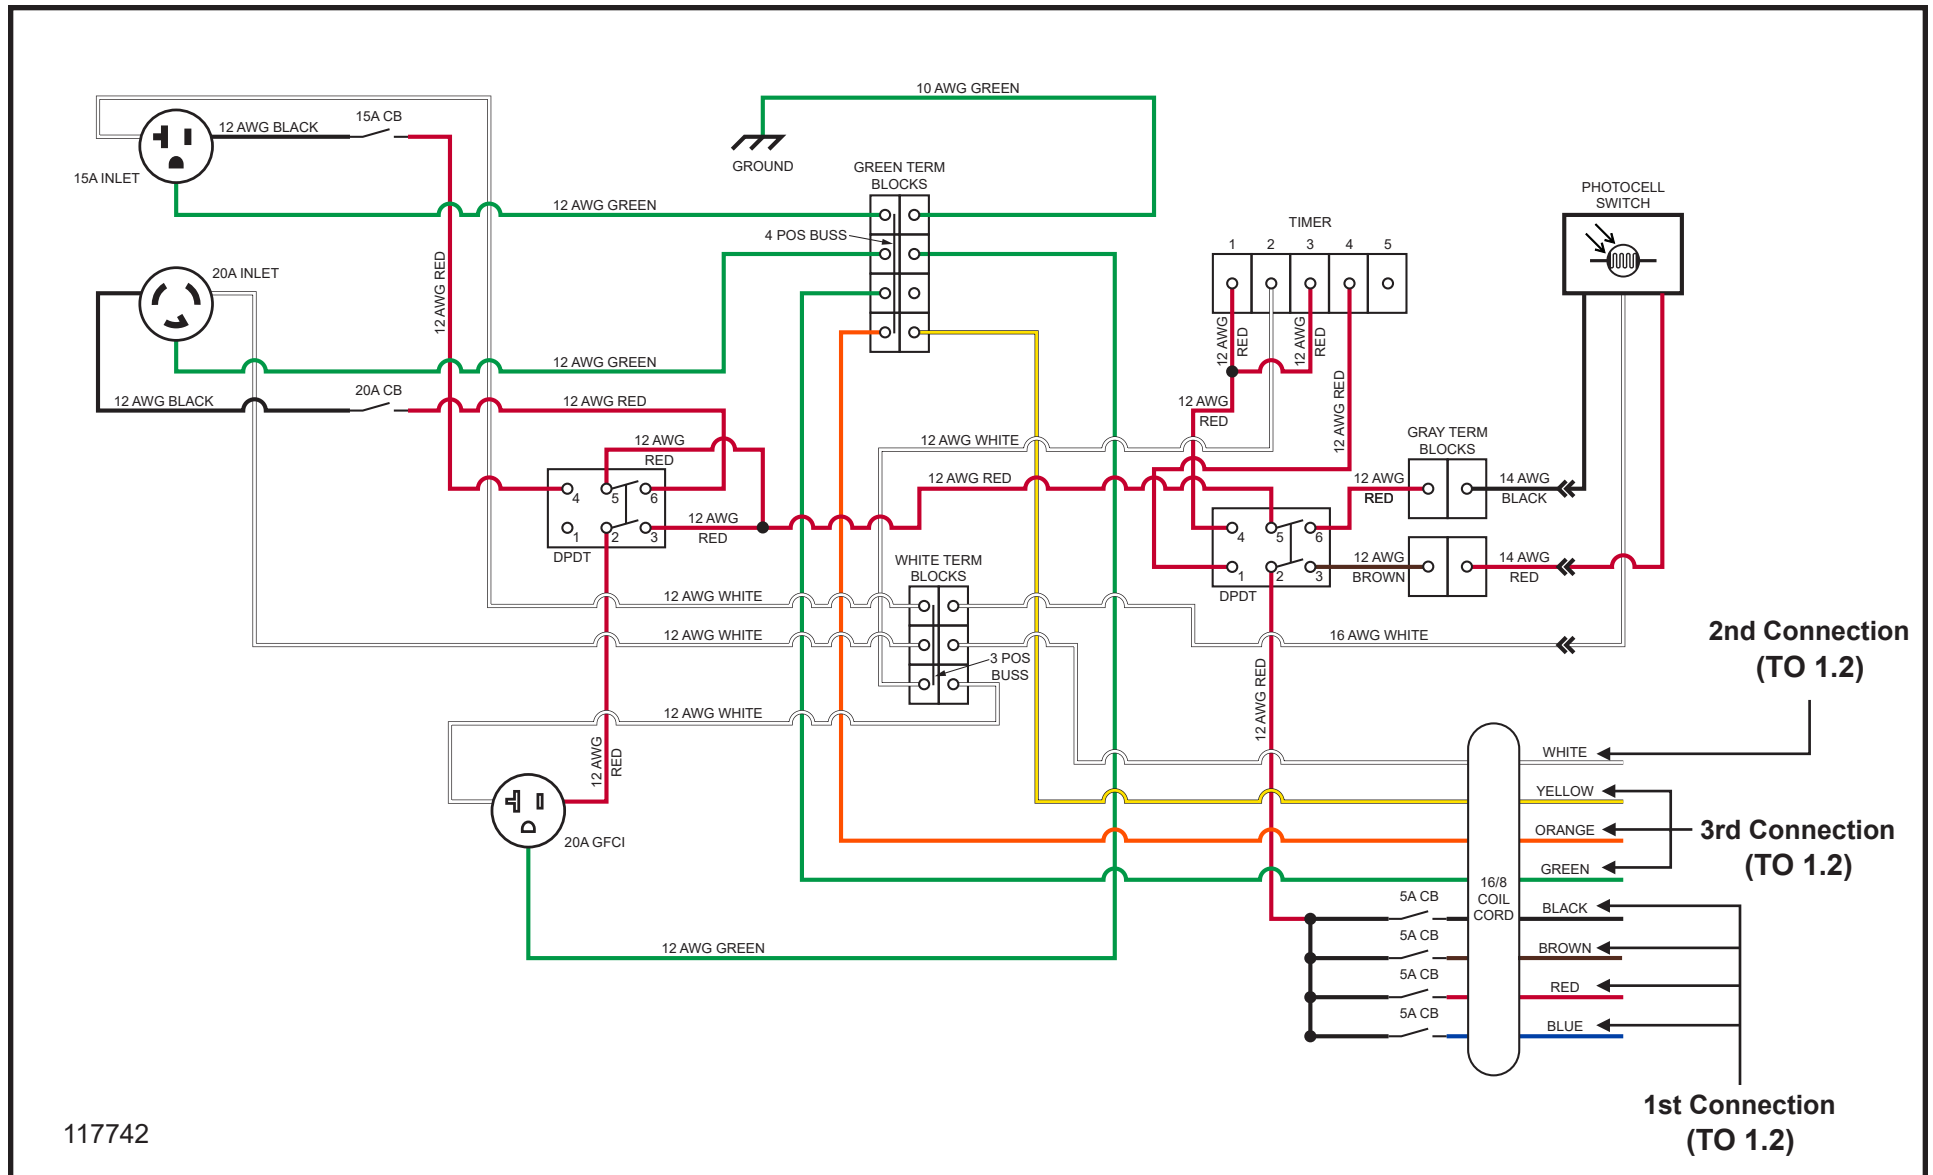

NIGHT-LITE™ GR-SERIES

1.1 - Tail Light Harness NL GR-Series Chain Schematic

118377

NIGHT-LITE™ GR-SERIES

1.2 - 16/8 Tower Cord NL GR-Series Chain Schematic

1.3 - Control System Wiring Schematic

117742

NIGHT-LITE™ GR-SERIES

1.4 - 16/8 Tower Cord NL GR-Series Chain International Schematic

1.5 - Control System Wiring International Schematic

120507

NIGHT-LITE™ GR-SERIES

2.1 - Tail Light Harness NL GR-Series Air-Cooled Schematic