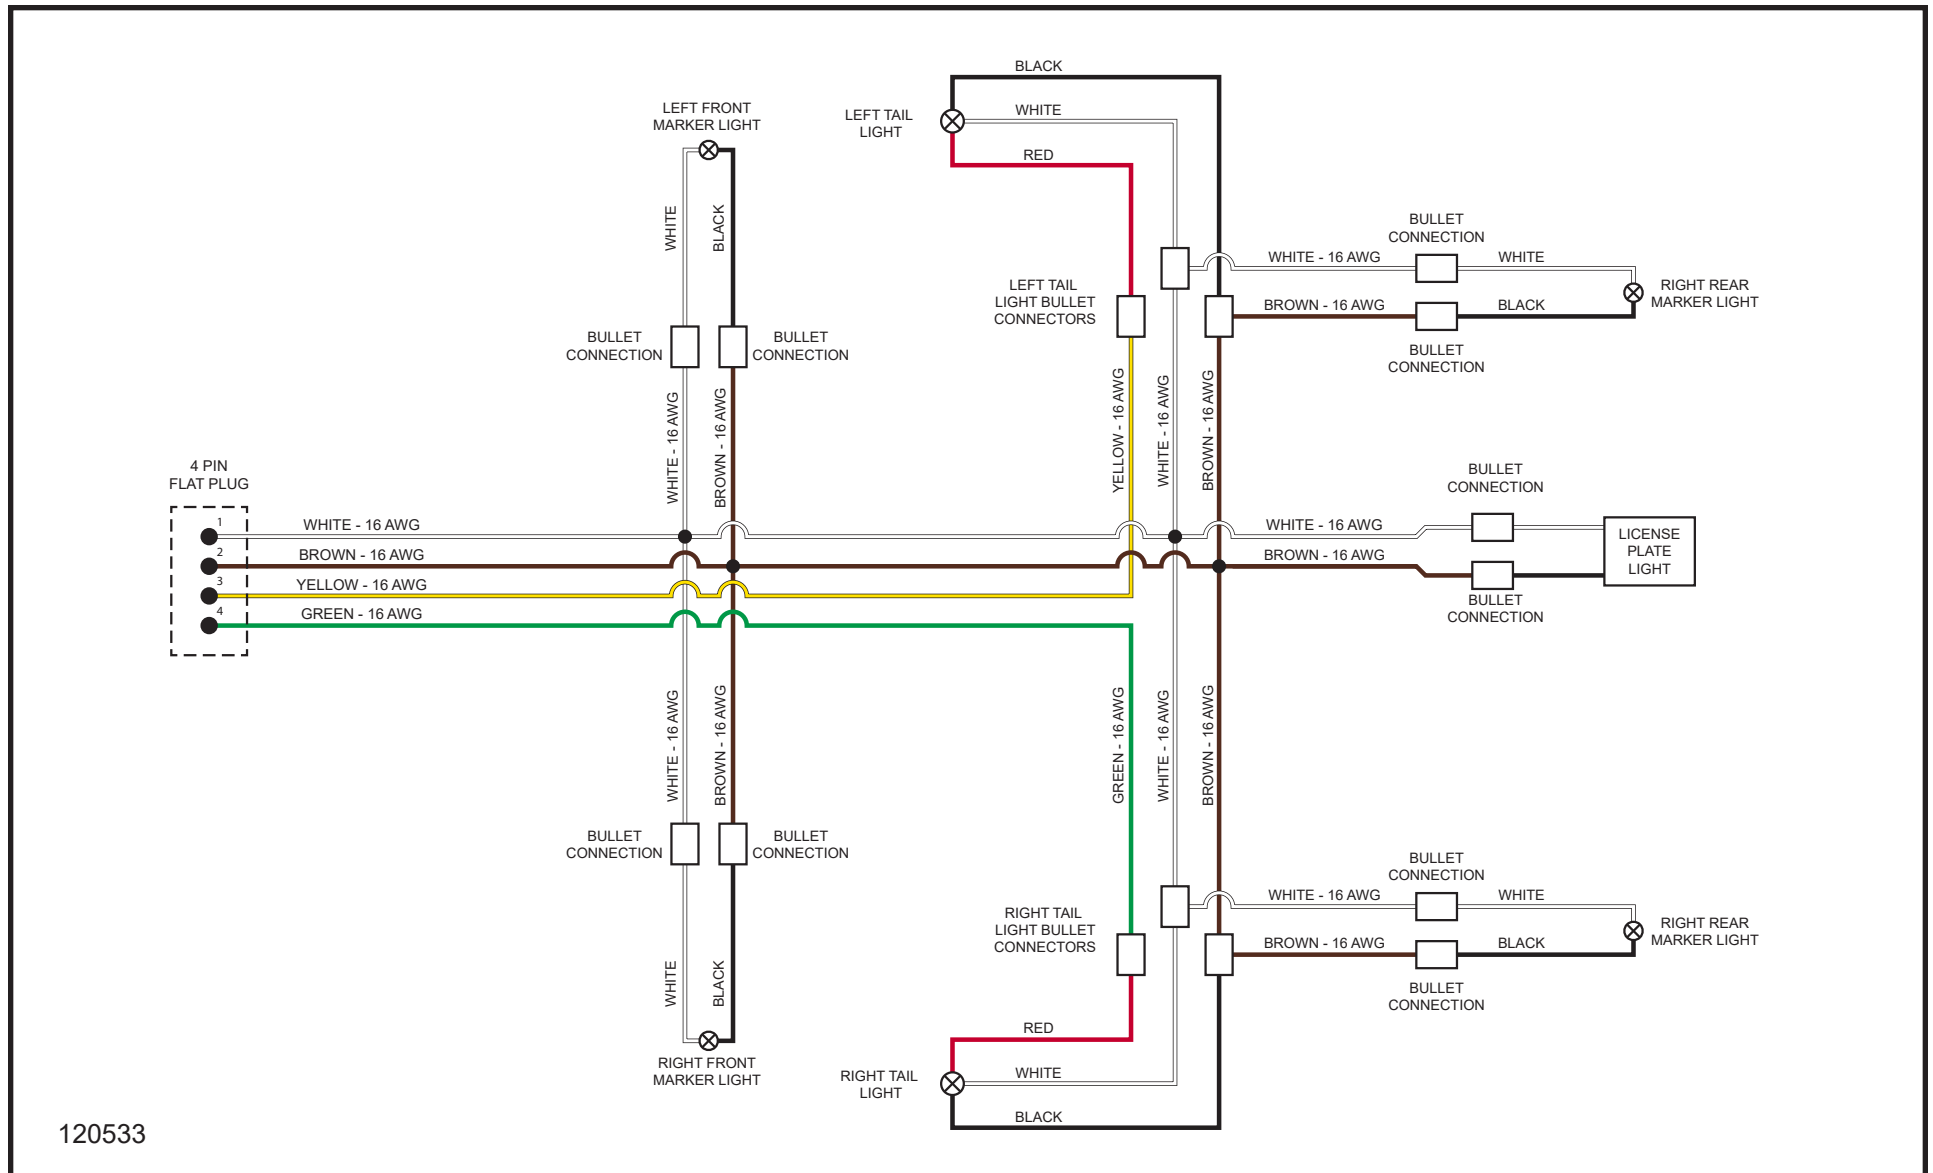

2.4 - Deep Sea LSC Harness Schematic (2 of 2)

2.5 - Deep Sea LSC Harness International Schematic (1 of 2)

120504

NIGHT-LITE™ GR-SERIES

2.5 - Deep Sea LSC Harness International Schematic (2 of 2)

2.6 - 10/4 Generator Cord Schematic

118373

NIGHT-LITE™ GR-SERIES

2.7 - 16/8 Tower Cord NL GR-Series Air-Cooled International Schematic

120505

2.8 - 10/4 Generator Cord Schematic

NIGHT-LITE™ GR-SERIES

3.1 - Tail Light Harness NL GR-Series Liquid-Cooled Schematic

3.2 - 16/8 Tower Cord NL GR-Series Liquid-Cooled Schematic

120531

NIGHT-LITE™ GR-SERIES

3.3 - Kubota Z482 Engine Harness Schematic

120528

3.4 - Deep Sea LSC Harness NLGR Liquid-Cooled Schematic

NIGHT-LITE™ GR-SERIES

3.5 - 10/3 Generator Cord Schematic

GENERATOR TERMINAL BLOCK CONNECTIONS	
10/3 CORD WIRE COLOR	LINZ 60 Hz
WHITE	1 & 3
BLACK	2 & 4
GREEN	GROUND

120532

3.6 - Light Relays and GFCI NLGR Liquid-Cooled Schematic