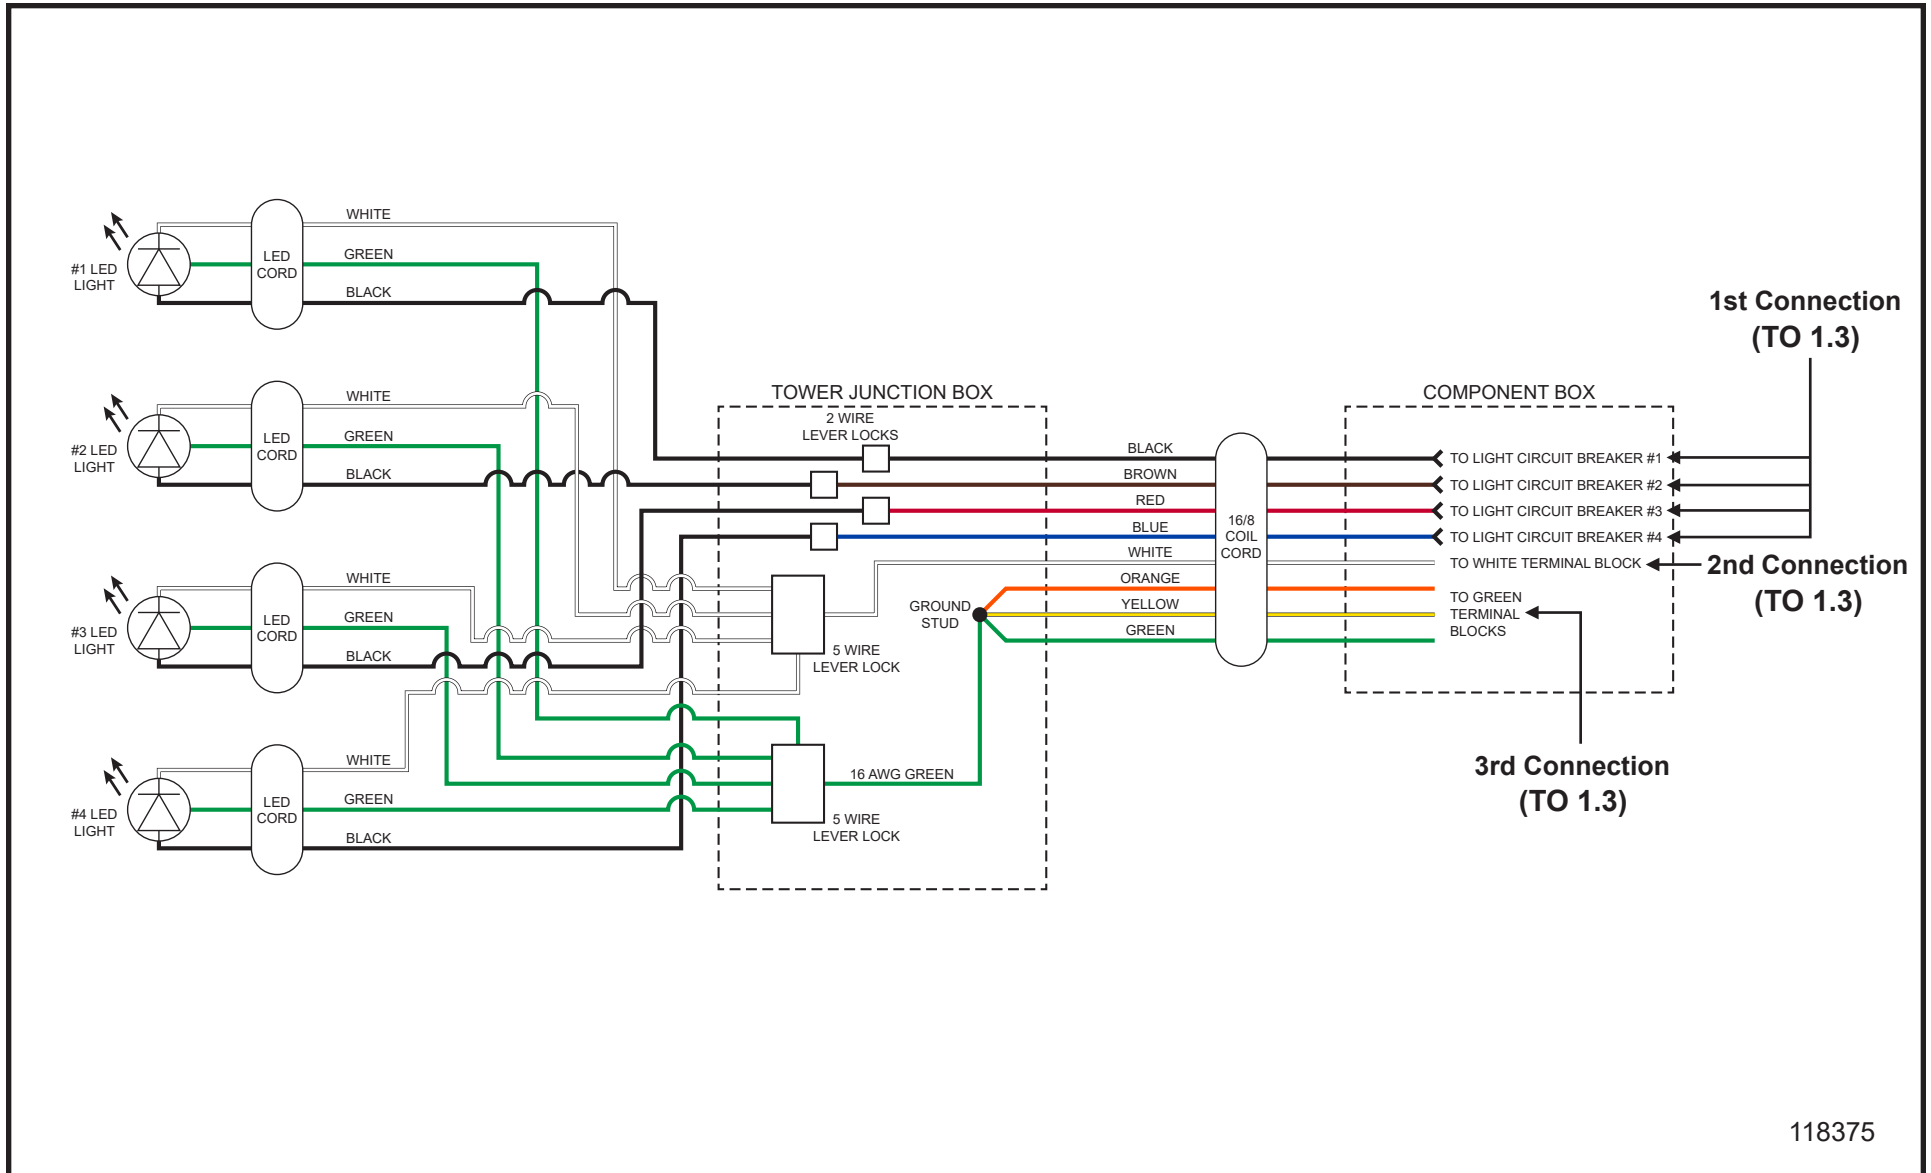

NIGHT-LITE™ GR-SERIES

1.1 - Tail Light Harness NL GR-Series Chain Schematic

118377

NIGHT-LITE™ GR-SERIES

1.2 - 16/8 Tower Cord NL GR-Series Chain Schematic

1.3 - Control System Wiring Schematic

117742

NIGHT-LITE™ GR-SERIES

1.4 - 16/8 Tower Cord NL GR-Series Chain International Schematic

1.5 - Control System Wiring International Schematic

120507

NIGHT-LITE™ GR-SERIES

2.1 - Tail Light Harness NL GR-Series Air-Cooled Schematic