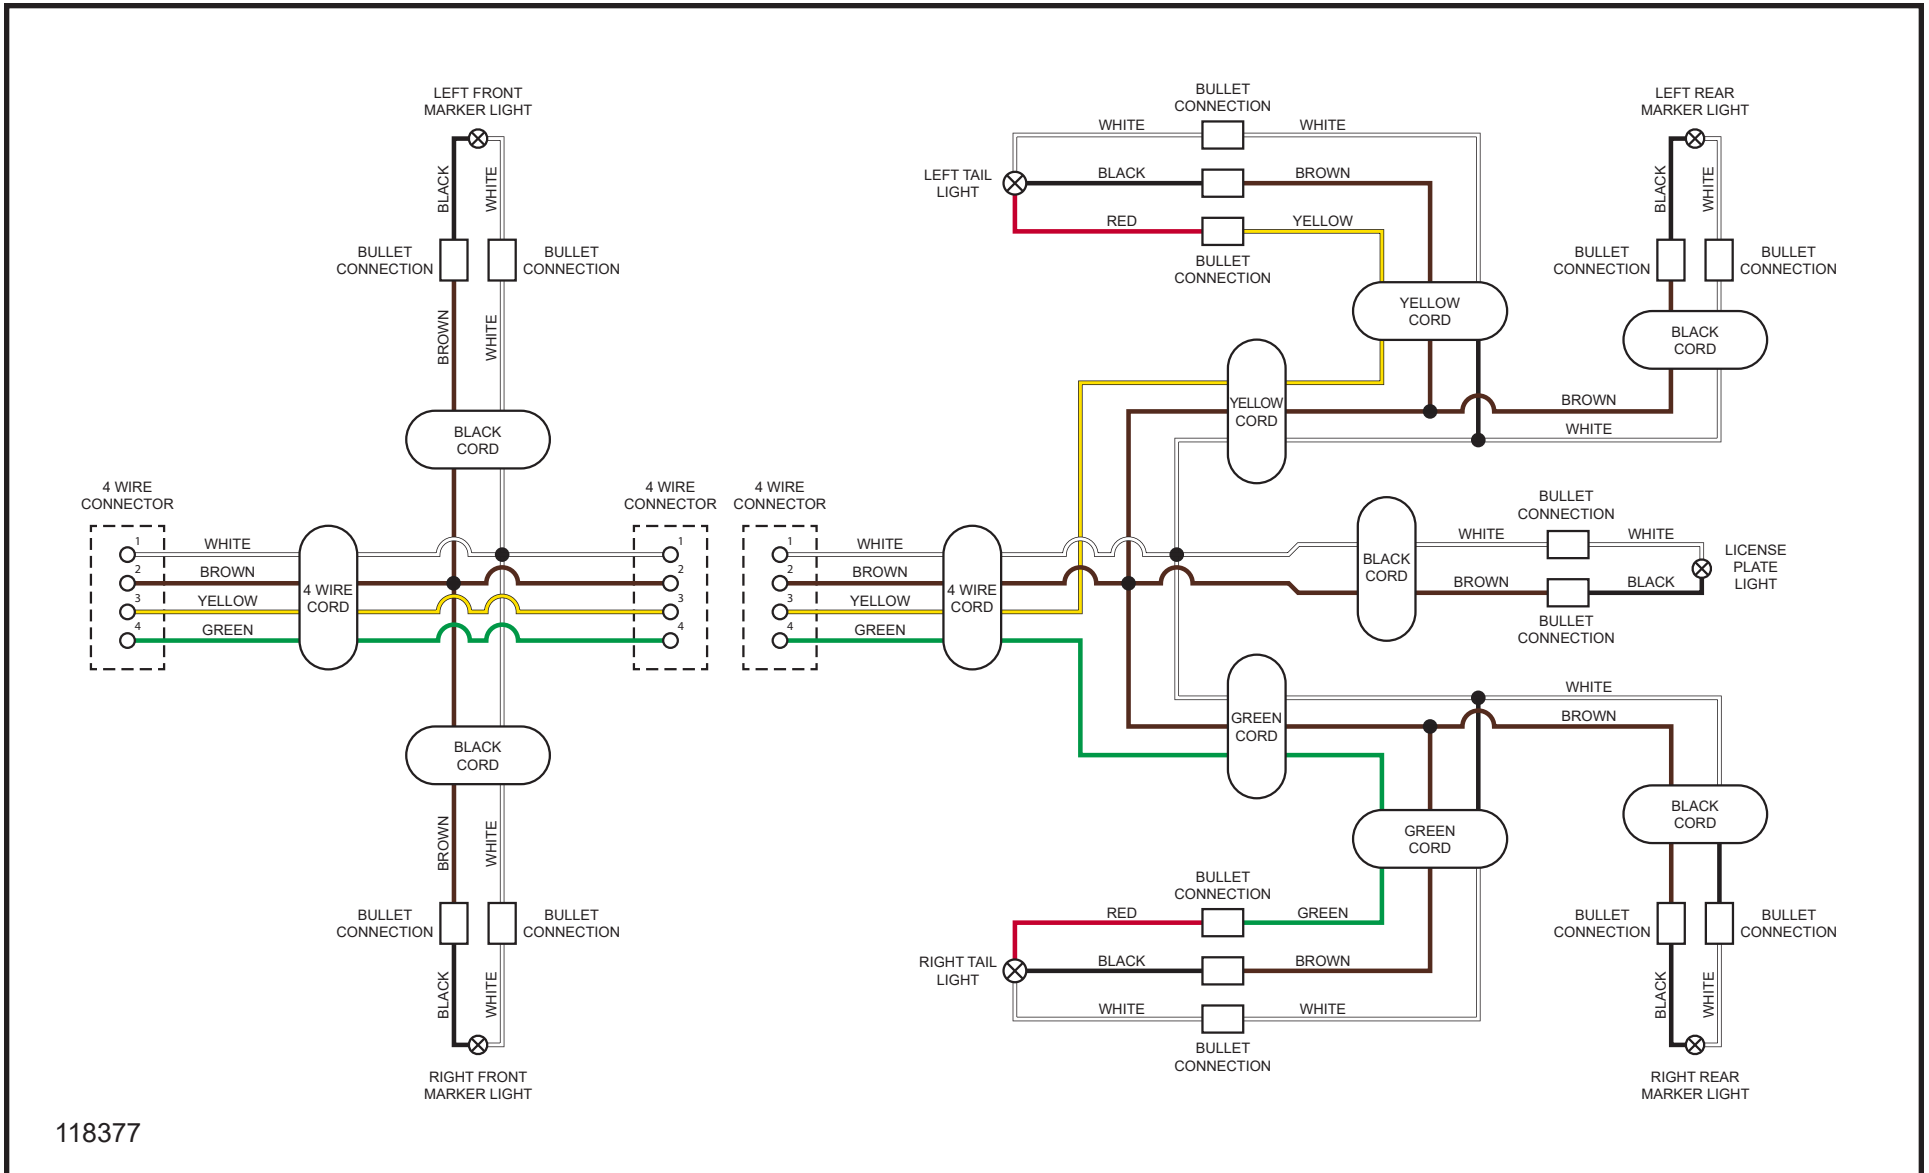

1.1 - Tail Light Harness NL GR-Series Chain Schematic

118377