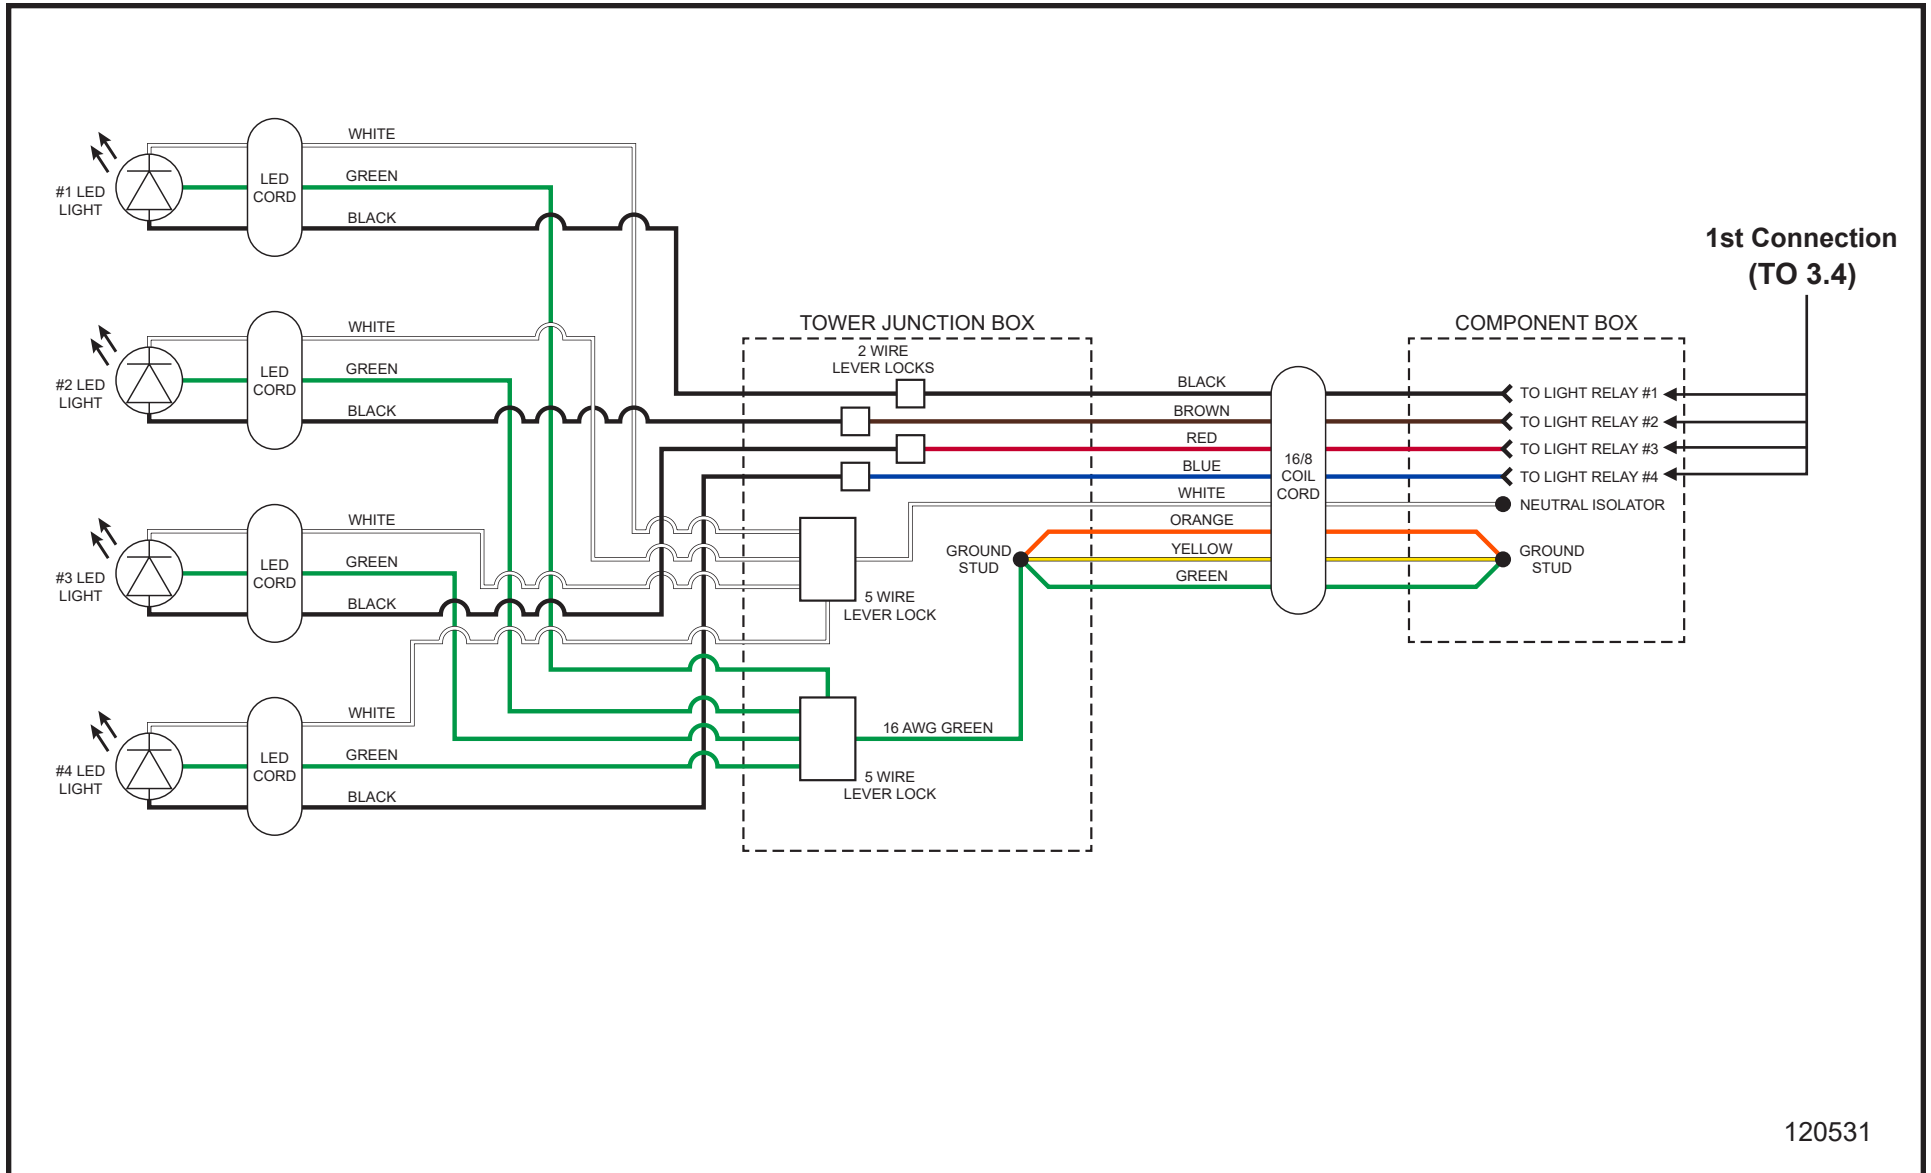

2.4 - Deep Sea LSC Harness Schematic (2 of 2)

2.5 - Deep Sea LSC Harness International Schematic (1 of 2)

120504

NIGHT-LITE™ GR-SERIES

2.5 - Deep Sea LSC Harness International Schematic (2 of 2)

2.6 - 10/4 Generator Cord Schematic

118373

NIGHT-LITE™ GR-SERIES

2.7 - 16/8 Tower Cord NL GR-Series Air-Cooled International Schematic

120505

2.8 - 10/4 Generator Cord Schematic

NIGHT-LITE™ GR-SERIES

3.1 - Tail Light Harness NL GR-Series Liquid-Cooled Schematic

3.2 - 16/8 Tower Cord NL GR-Series Liquid-Cooled Schematic

120531

NIGHT-LITE™ GR-SERIES

3.3 - Kubota Z482 Engine Harness Schematic

120528

3.4 - Deep Sea LSC Harness NLGR Liquid-Cooled Schematic

NIGHT-LITE™ GR-SERIES

3.5 - 10/3 Generator Cord Schematic

GENERATOR TERMINAL BLOCK CONNECTIONS	
10/3 CORD WIRE COLOR	LINZ 60 Hz
WHITE	1 & 3
BLACK	2 & 4
GREEN	GROUND

120532

3.6 - Light Relays and GFCI NLGR Liquid-Cooled Schematic