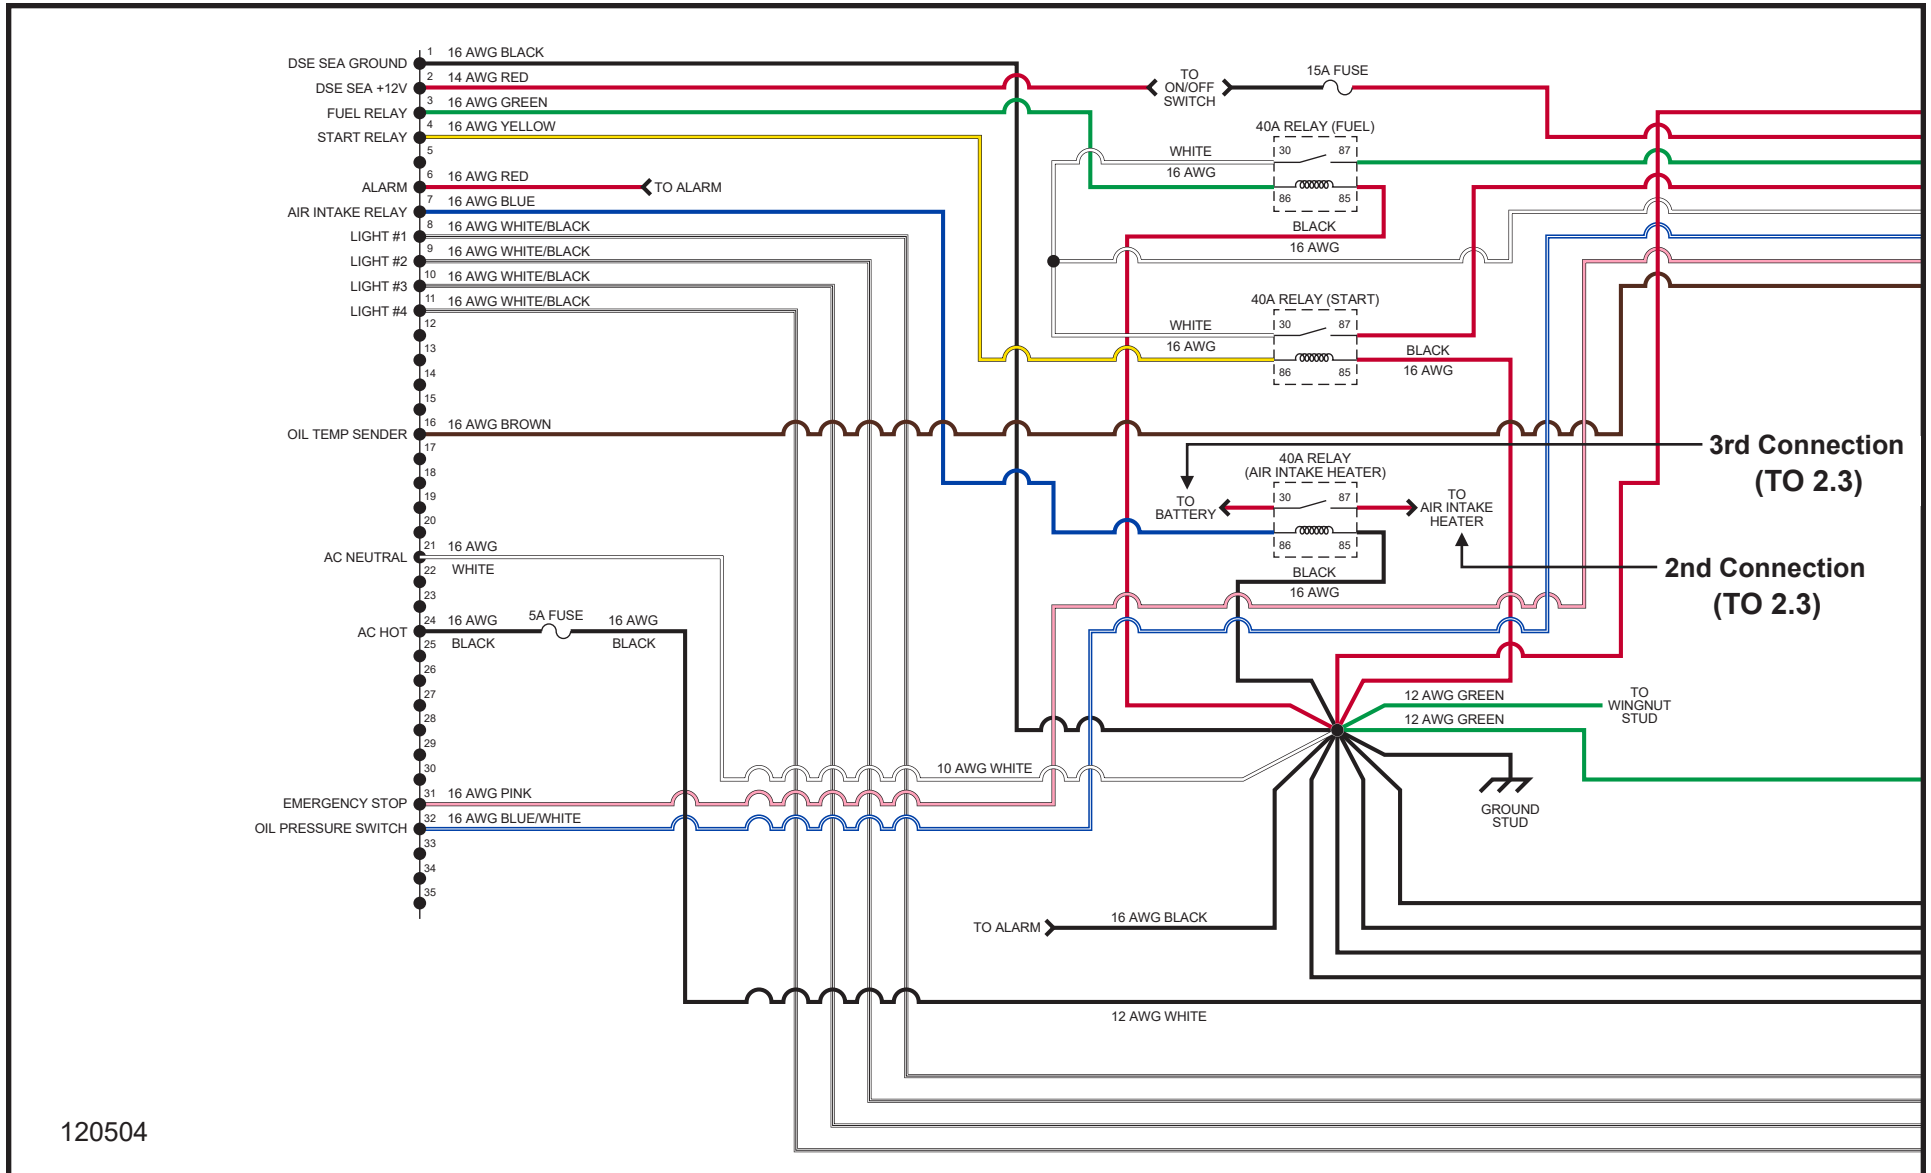

1.4 - 16/8 Tower Cord NL GR-Series Chain International Schematic

1.5 - Control System Wiring International Schematic

120507

NIGHT-LITE™ GR-SERIES

2.1 - Tail Light Harness NL GR-Series Air-Cooled Schematic

118378

2.2 - 16/8 Tower Cord NL GR-Series Air-Cooled Schematic

118374

NIGHT-LITE™ GR-SERIES

2.3 - Yanmar Engine Harness Schematic

2.4 - Deep Sea LSC Harness Schematic (1 of 2)

118376

NIGHT-LITE™ GR-SERIES

2.4 - Deep Sea LSC Harness Schematic (2 of 2)

2.5 - Deep Sea LSC Harness International Schematic (1 of 2)

120504

NIGHT-LITE™ GR-SERIES

2.5 - Deep Sea LSC Harness International Schematic (2 of 2)

2.6 - 10/4 Generator Cord Schematic