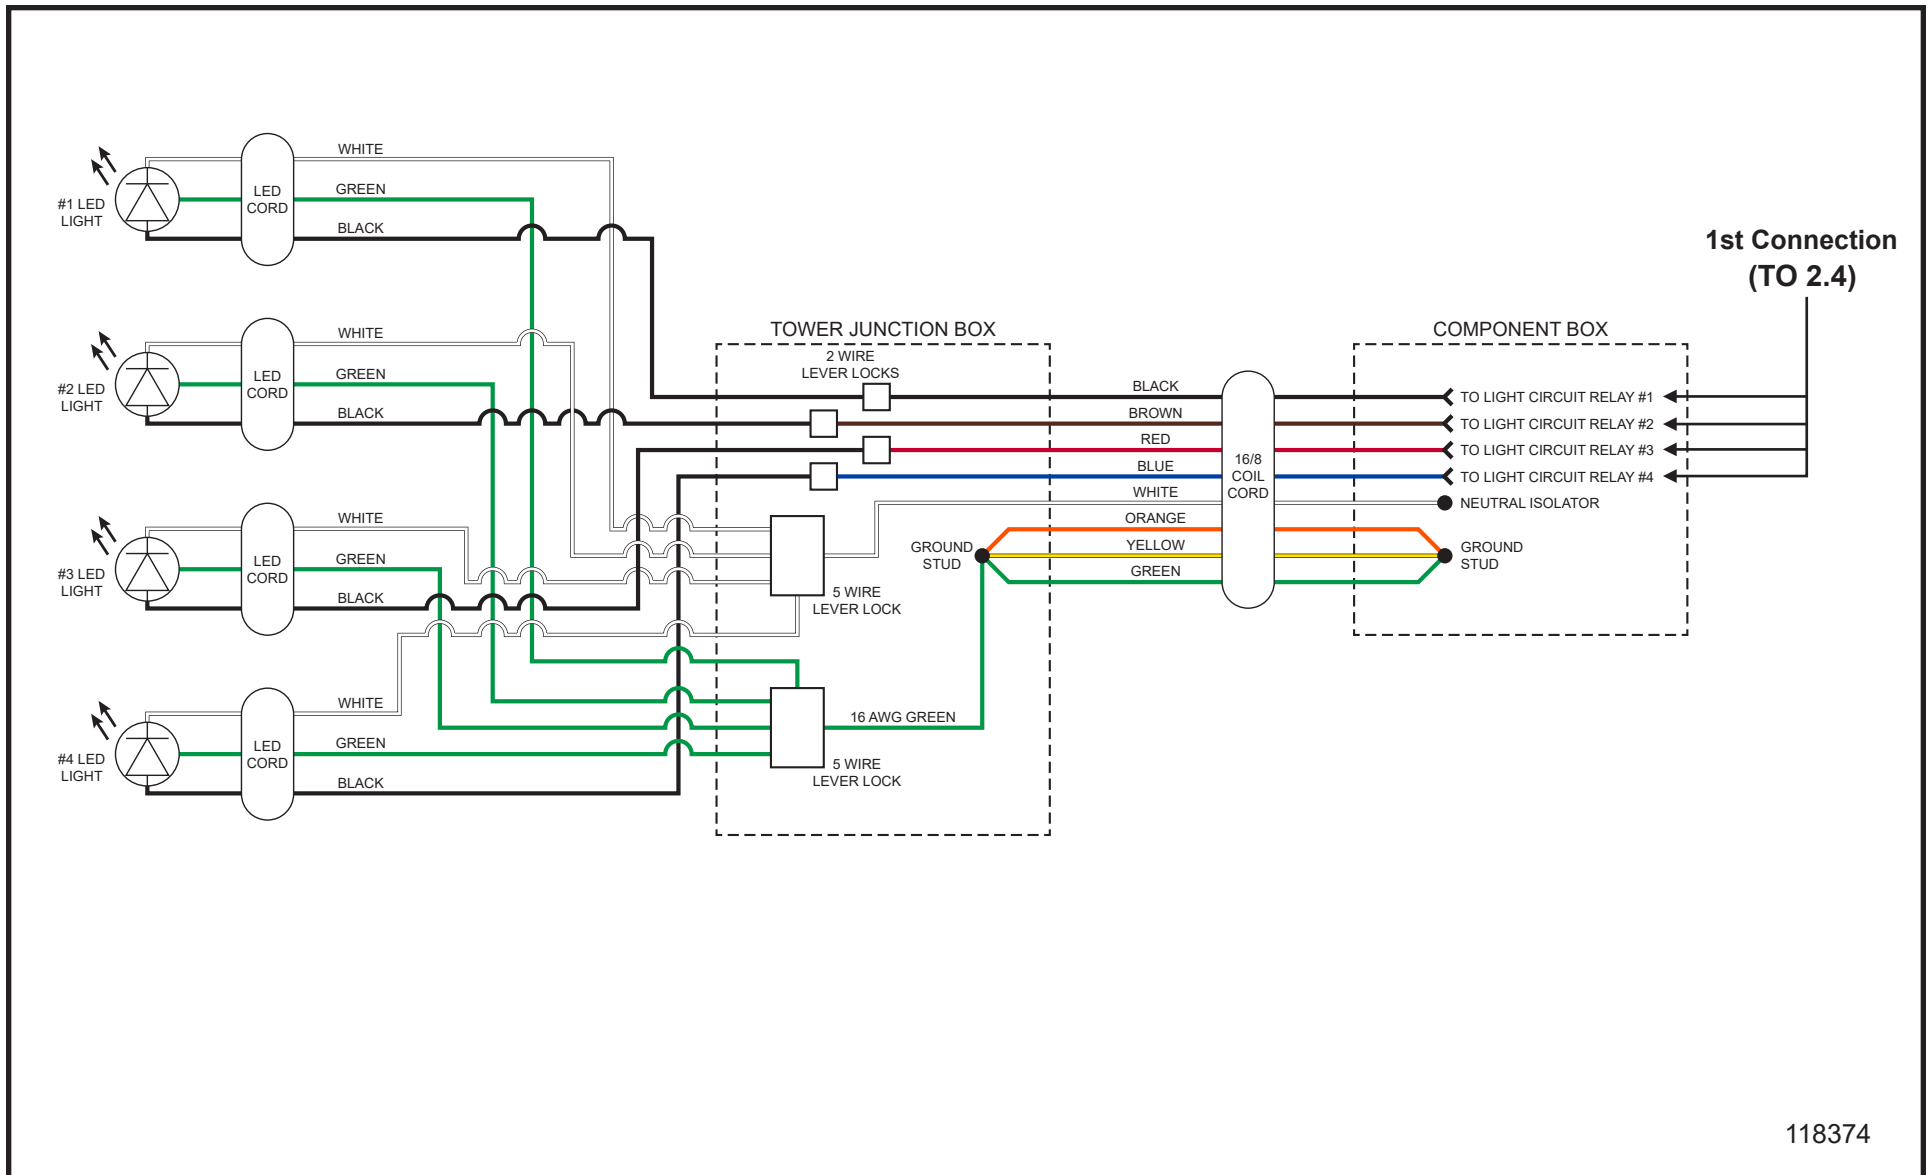

2.2 - 16/8 Tower Cord NL GR-Series Air-Cooled Schematic

118374