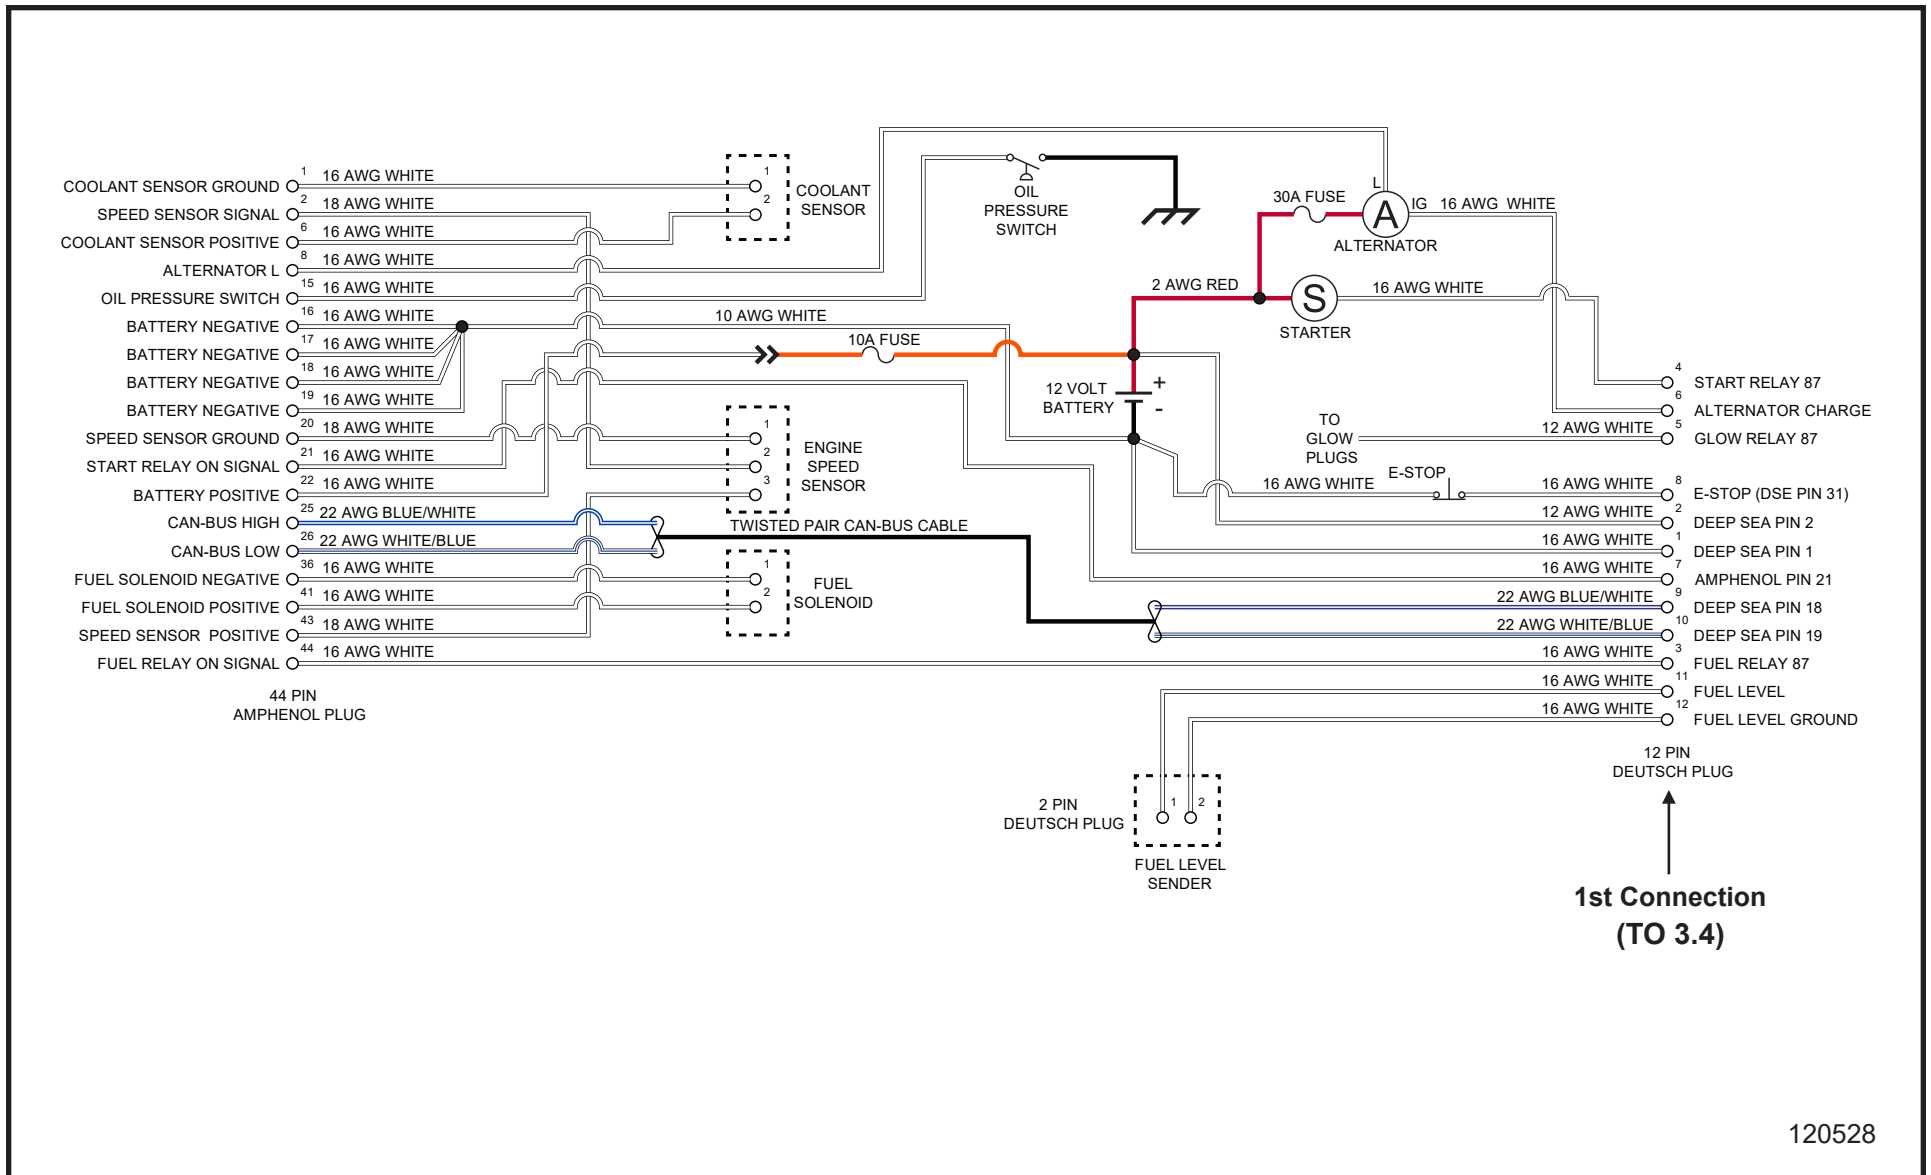

2.4 - Deep Sea LSC Harness Schematic (2 of 2)

2.5 - Deep Sea LSC Harness International Schematic (1 of 2)

120504

NIGHT-LITE™ GR-SERIES

2.5 - Deep Sea LSC Harness International Schematic (2 of 2)

2.6 - 10/4 Generator Cord Schematic

118373

NIGHT-LITE™ GR-SERIES

2.7 - 16/8 Tower Cord NL GR-Series Air-Cooled International Schematic

120505

2.8 - 10/4 Generator Cord Schematic

NIGHT-LITE™ GR-SERIES

3.1 - Tail Light Harness NL GR-Series Liquid-Cooled Schematic

3.2 - 16/8 Tower Cord NL GR-Series Liquid-Cooled Schematic

120531

NIGHT-LITE™ GR-SERIES

3.3 - Kubota Z482 Engine Harness Schematic

120528

3.4 - Deep Sea LSC Harness NLGR Liquid-Cooled Schematic

NIGHT-LITE™ GR-SERIES