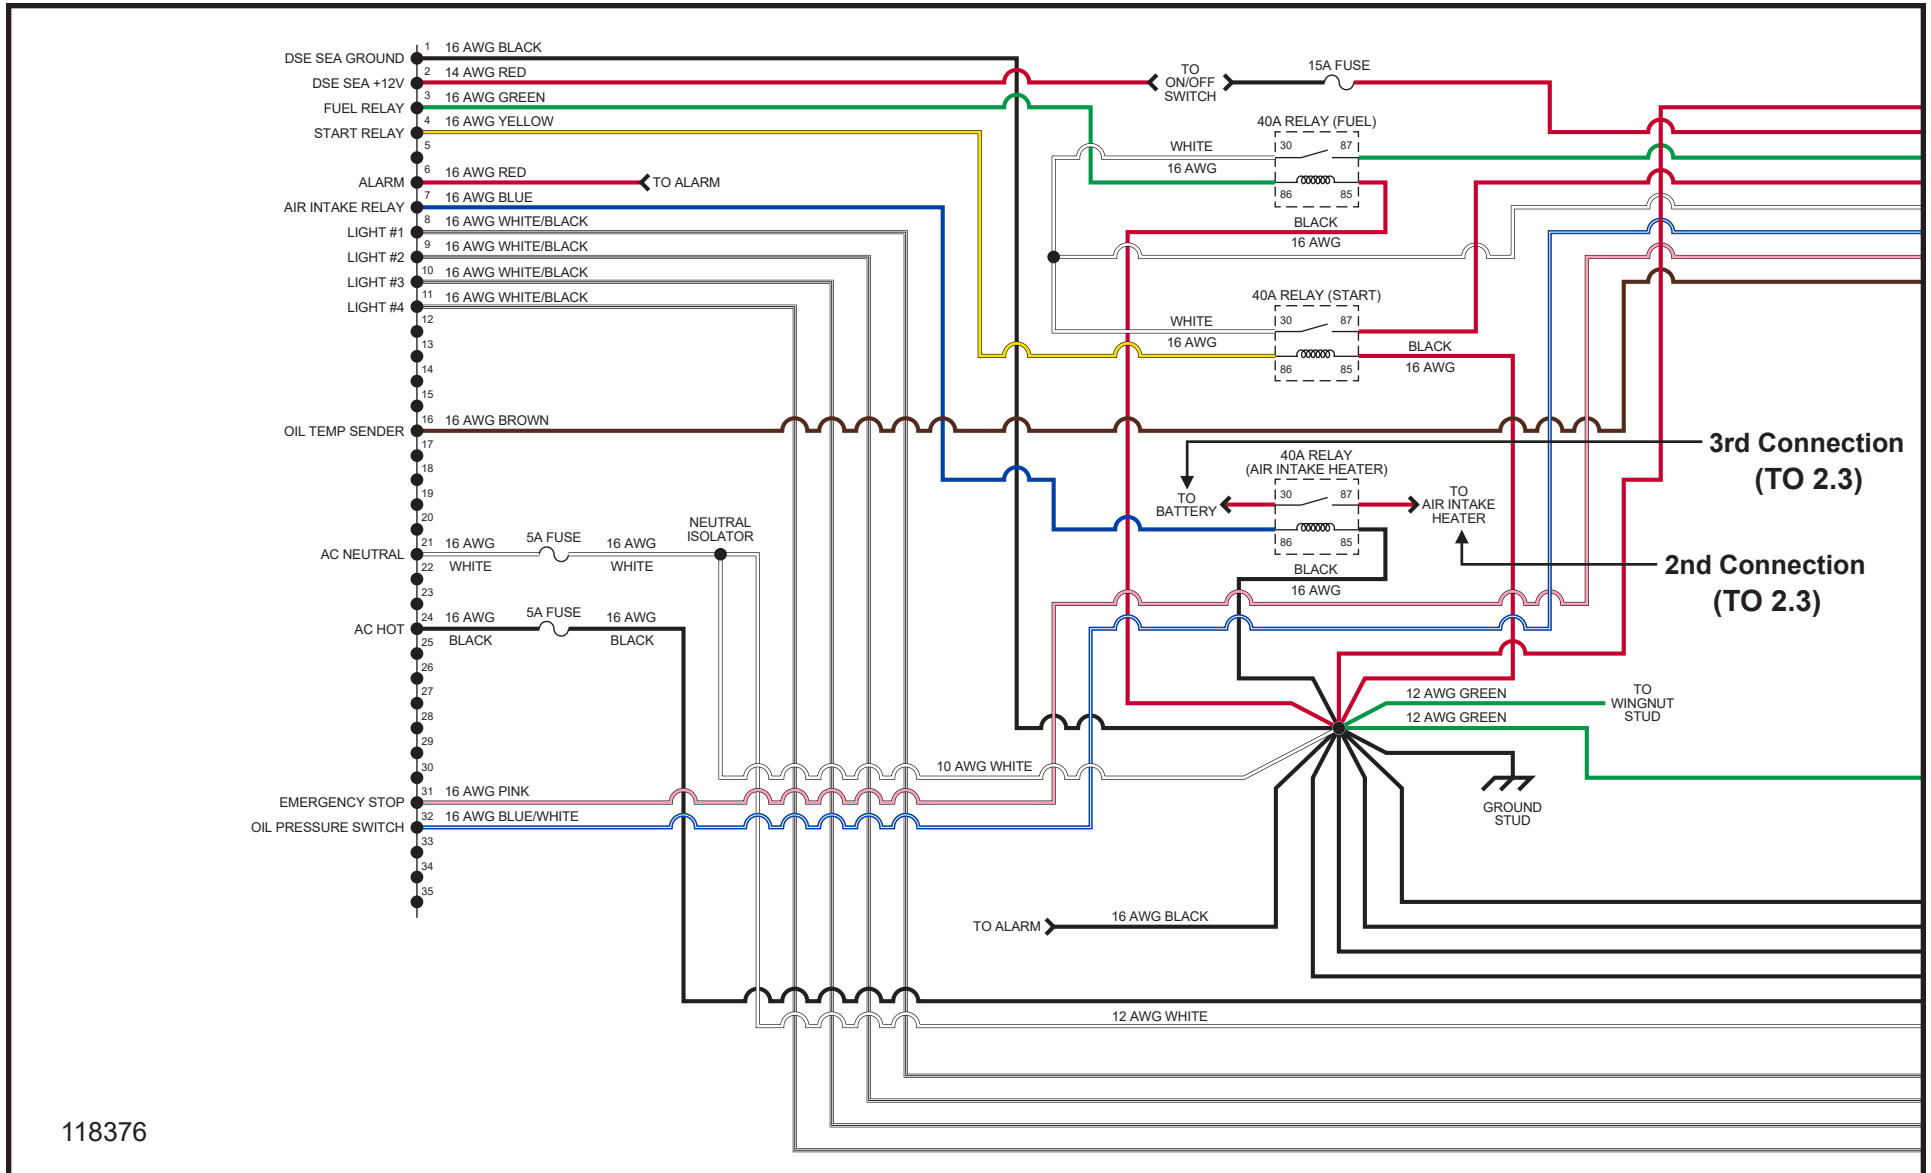

1.4 - 16/8 Tower Cord NL GR-Series Chain International Schematic

1.5 - Control System Wiring International Schematic

120507

NIGHT-LITE™ GR-SERIES

2.1 - Tail Light Harness NL GR-Series Air-Cooled Schematic

118378

2.2 - 16/8 Tower Cord NL GR-Series Air-Cooled Schematic

118374

NIGHT-LITE™ GR-SERIES

2.3 - Yanmar Engine Harness Schematic

2.4 - Deep Sea LSC Harness Schematic (1 of 2)

118376

NIGHT-LITE™ GR-SERIES

2.4 - Deep Sea LSC Harness Schematic (2 of 2)

2.5 - Deep Sea LSC Harness International Schematic (1 of 2)

120504

NIGHT-LITE™ GR-SERIES

2.5 - Deep Sea LSC Harness International Schematic (2 of 2)

2.6 - 10/4 Generator Cord Schematic