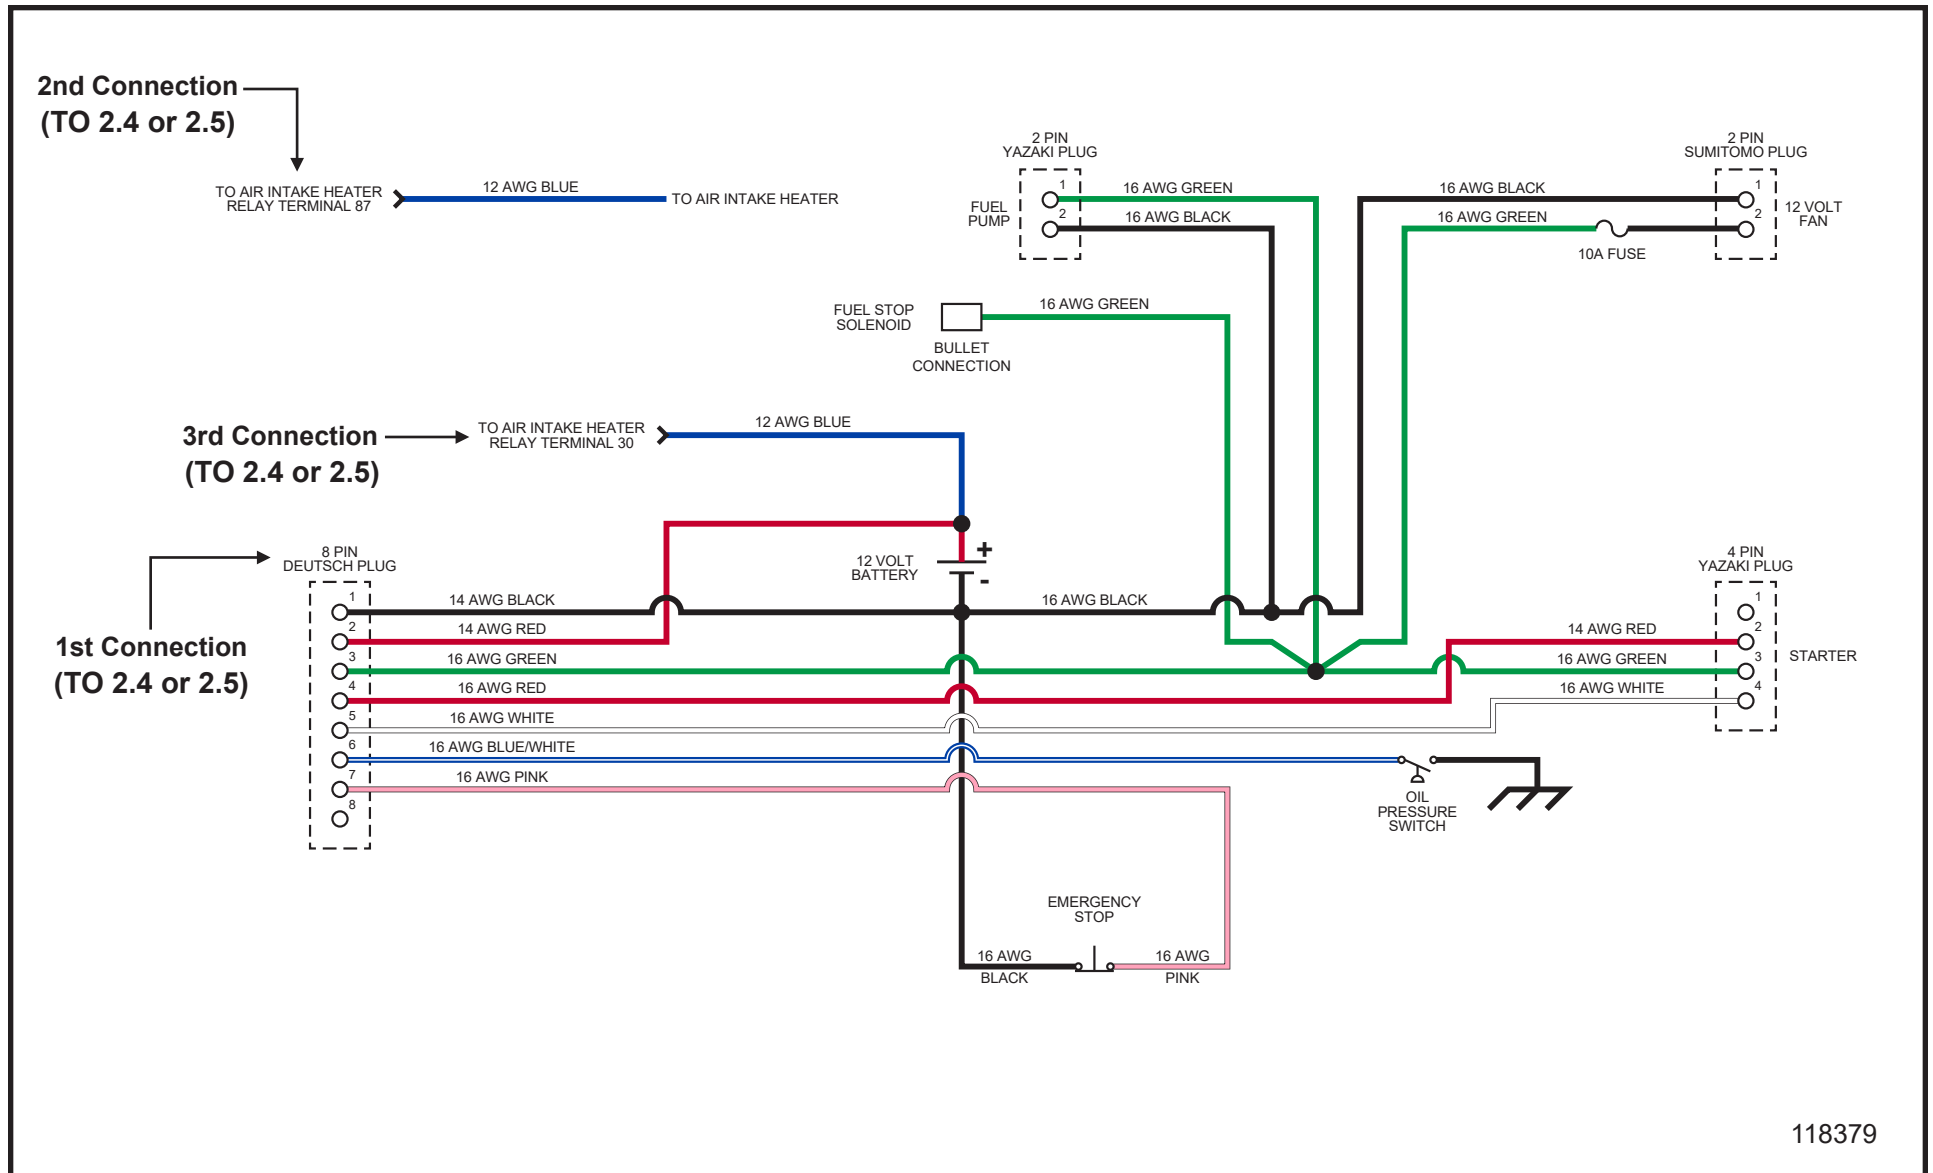

NIGHT-LITE™ GR-SERIES

1.1 - Tail Light Harness NL GR-Series Chain Schematic

118377

NIGHT-LITE™ GR-SERIES

1.2 - 16/8 Tower Cord NL GR-Series Chain Schematic

1.3 - Control System Wiring Schematic

117742

NIGHT-LITE™ GR-SERIES

1.4 - 16/8 Tower Cord NL GR-Series Chain International Schematic

1.5 - Control System Wiring International Schematic

120507

NIGHT-LITE™ GR-SERIES

2.1 - Tail Light Harness NL GR-Series Air-Cooled Schematic

118378

2.2 - 16/8 Tower Cord NL GR-Series Air-Cooled Schematic

118374

NIGHT-LITE™ GR-SERIES

2.3 - Yanmar Engine Harness Schematic

2.4 - Deep Sea LSC Harness Schematic (1 of 2)

118376

NIGHT-LITE™ GR-SERIES

2.4 - Deep Sea LSC Harness Schematic (2 of 2)

2.5 - Deep Sea LSC Harness International Schematic (1 of 2)

120504

NIGHT-LITE™ GR-SERIES

2.5 - Deep Sea LSC Harness International Schematic (2 of 2)

2.6 - 10/4 Generator Cord Schematic