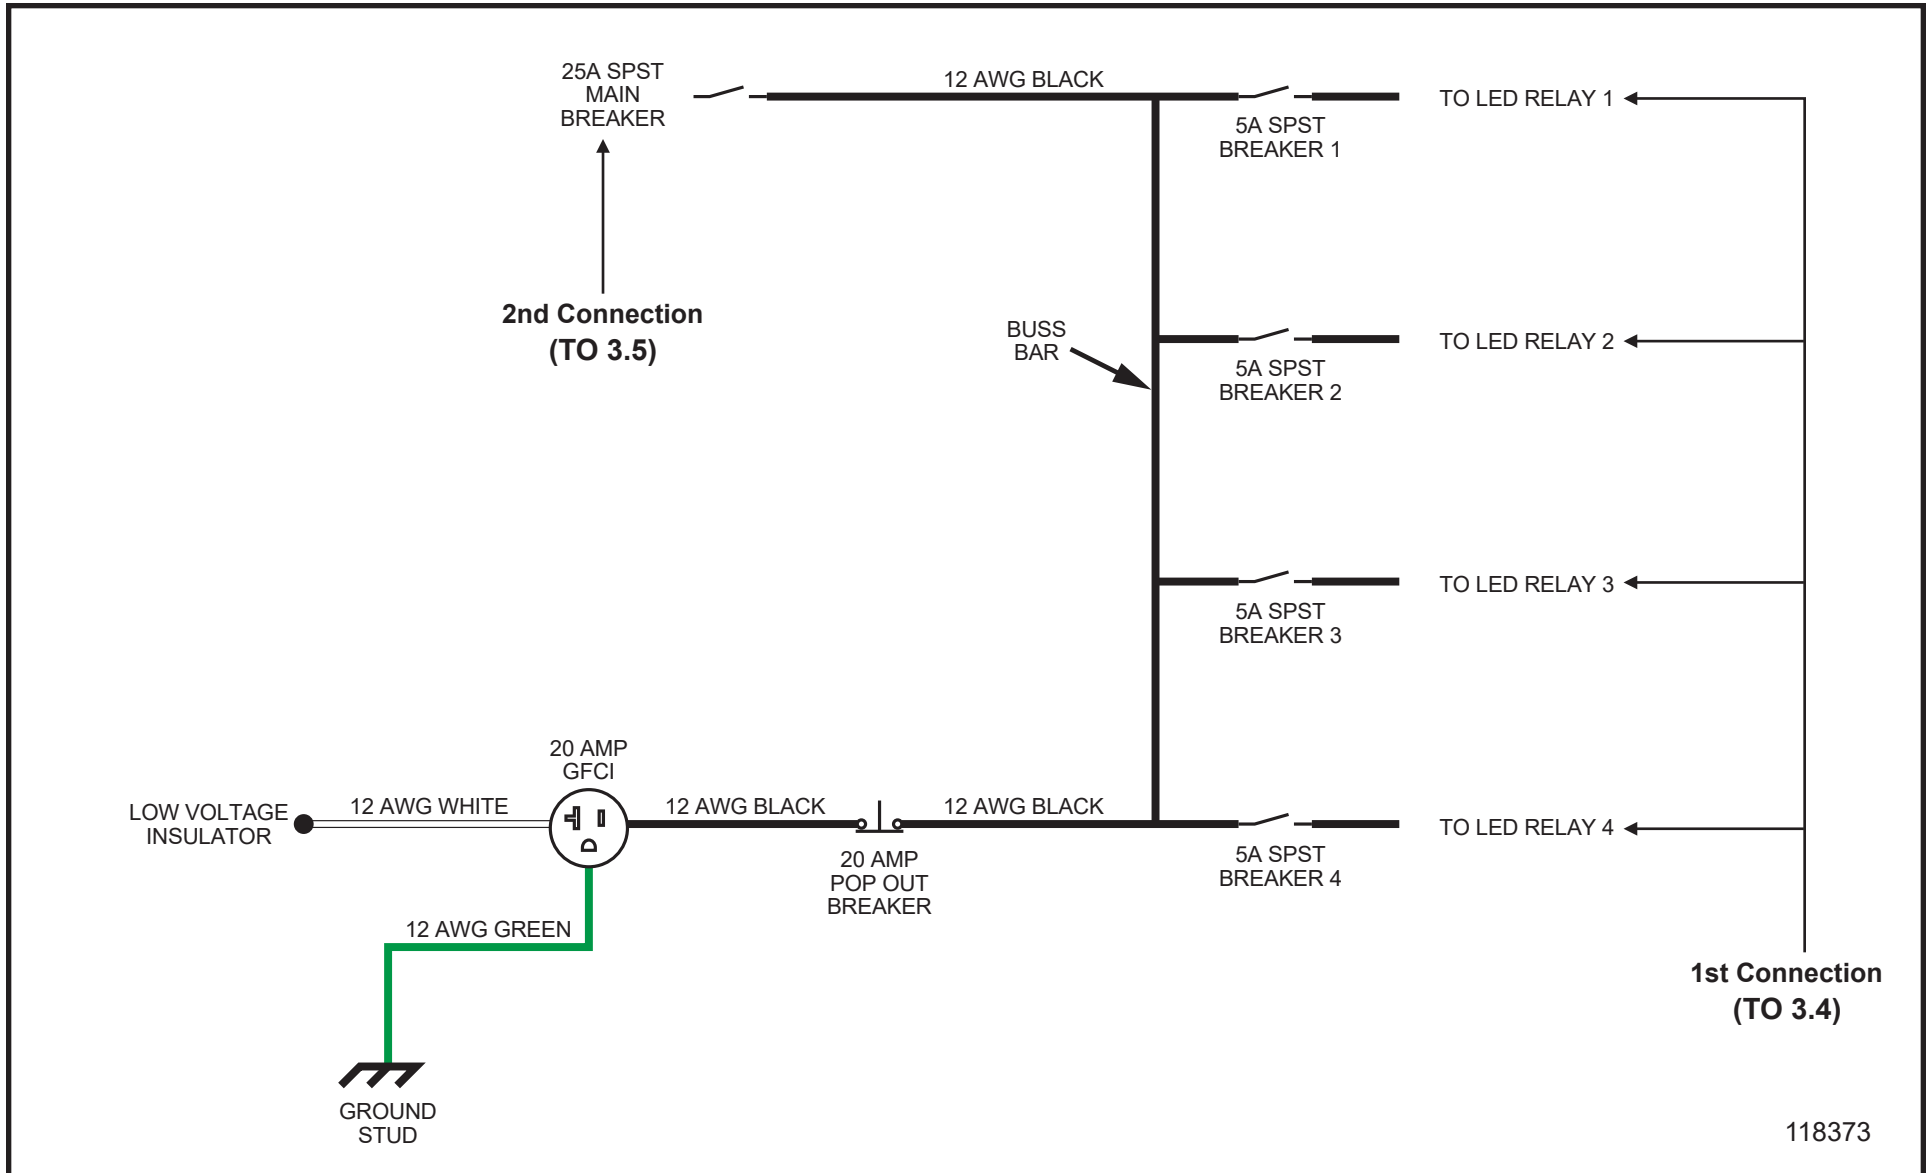

2.4 - Deep Sea LSC Harness Schematic (2 of 2)

2.5 - Deep Sea LSC Harness International Schematic (1 of 2)

120504

NIGHT-LITE™ GR-SERIES

2.5 - Deep Sea LSC Harness International Schematic (2 of 2)

2.6 - 10/4 Generator Cord Schematic

118373

NIGHT-LITE™ GR-SERIES

2.7 - 16/8 Tower Cord NL GR-Series Air-Cooled International Schematic

120505

2.8 - 10/4 Generator Cord Schematic

NIGHT-LITE™ GR-SERIES

3.1 - Tail Light Harness NL GR-Series Liquid-Cooled Schematic

3.2 - 16/8 Tower Cord NL GR-Series Liquid-Cooled Schematic

120531

NIGHT-LITE™ GR-SERIES

3.3 - Kubota Z482 Engine Harness Schematic

120528

3.4 - Deep Sea LSC Harness NLGR Liquid-Cooled Schematic

NIGHT-LITE™ GR-SERIES

3.5 - 10/3 Generator Cord Schematic

GENERATOR TERMINAL BLOCK CONNECTIONS	
10/3 CORD WIRE COLOR	LINZ 60 Hz
WHITE	1 & 3
BLACK	2 & 4
GREEN	GROUND

120532

3.6 - Light Relays and GFCI NLGR Liquid-Cooled Schematic