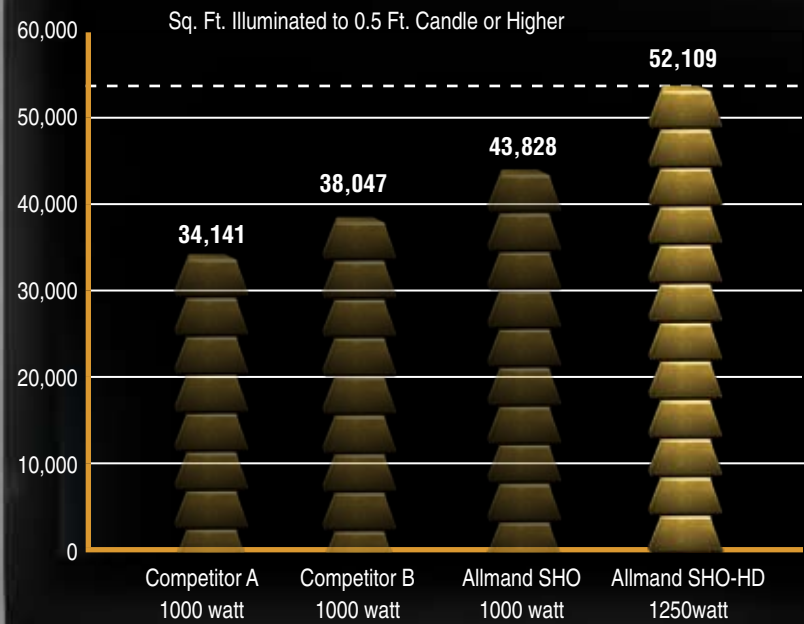

SHO-HD

BRIGHTER-BETTER COLOR-MORE COVERAGE

Allmand's SHO-HD light fixtures feature the most advanced lighting technology available on the market today. SHO-HD fixtures are standard on all Allmand light towers.

Brighter. Each 1,250-watt lamp produces an unequaled 150,000 lumens – a 36-percent increase over standard 1,000-watt lamps. **Delivers Consistent, Even Light.**

Better Color. With a color rendering index of 70, SHO-HD lamps offer a whiter light, closer to that of real sunlight. **Enhances Visibility for Detail Work.**

Coverage. Illuminates up to 52,000 square feet of surface area to ½ footcandle or brighter. That's a 20- to 45-percent increase over competitive lamps. **Cover More Area With Less Lights.**

See the difference at abetterlight.com

Since introducing the first portable light tower in 1954, Allmand has been the industry's leader in lighting equipment technology.

We were the first to offer parallel lamp fixtures to deliver better light output...the first to introduce brighter SHO light fixtures...the first to develop light sequence control for hands-free operation...and the first, and only, to offer SHO-HD light fixture technology, the brightest light available with the best coverage.

But being the light leader is more than innovations — it's about offering a complete line of solutions. And with the most diverse offering of equipment and options available, we provide the right combination of features to cater to virtually any application demand or user preference.

And having this right combination means you can achieve a greater return on your investment. Whether you're a rental center enjoying the benefits of increased utilization and longer service life, or an enduser expanding the workday, simplifying the job and getting more performance with fewer light towers - Allmand is sure to unlock your ROI.

Allmand

Light Tower Vault
HIGH SECURITY