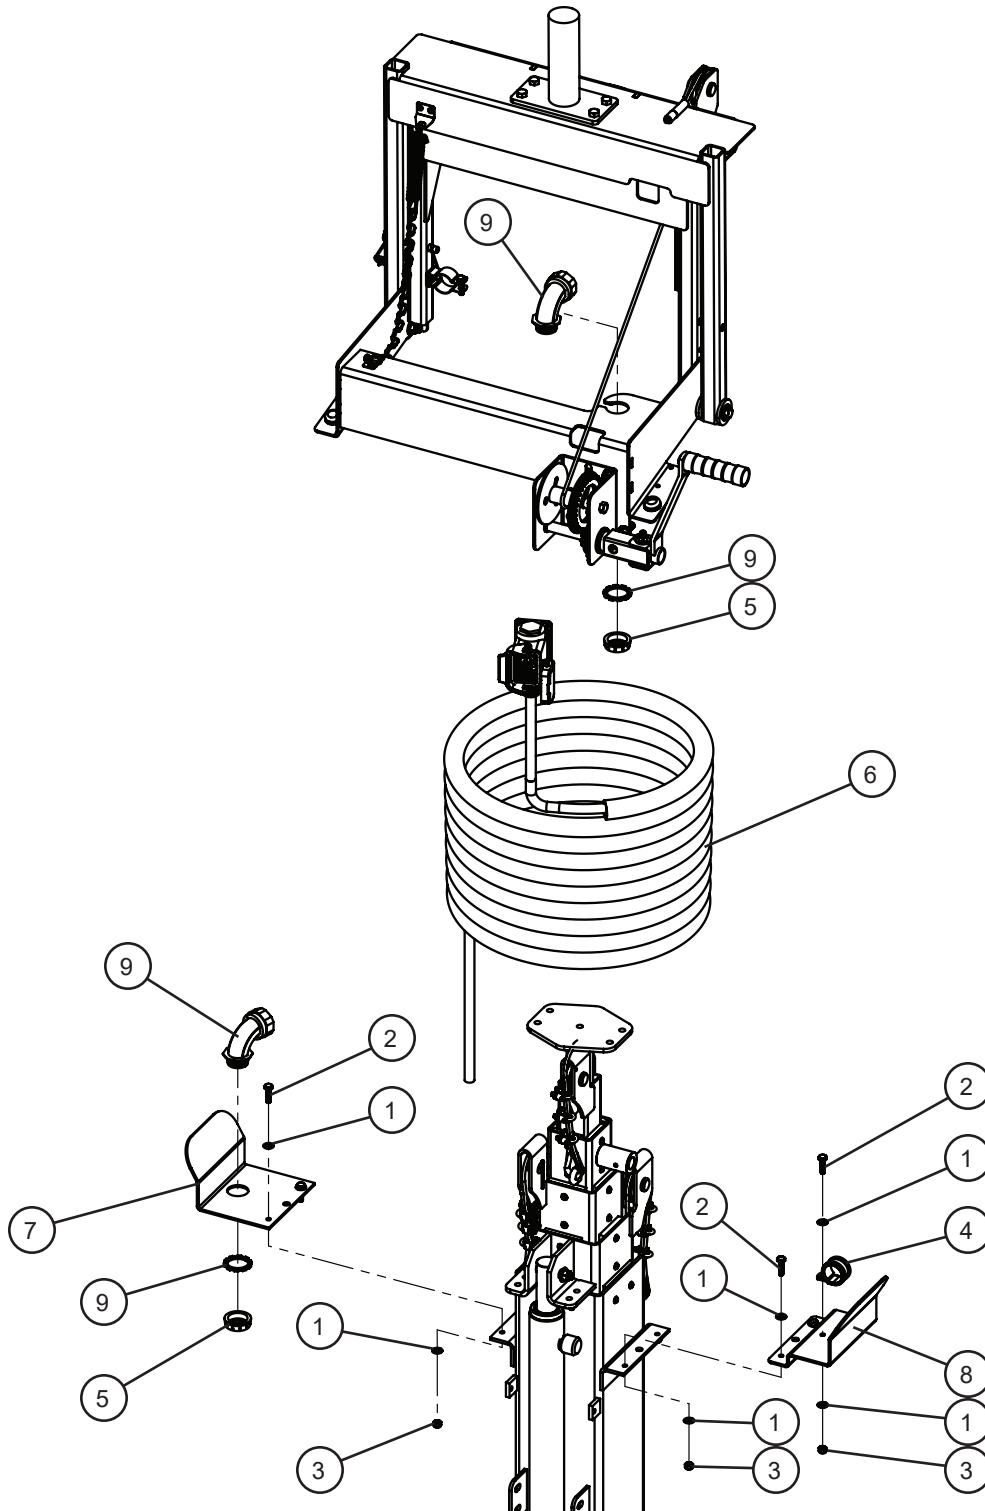

3.2 - Vertical Balloon Light Tower Cord Install Group

120079_A
120207_A

MH Balloon Light Option

SN 08-004441 and UP
SN 11-002445 and UP

3.2 - Vertical Balloon Light Tower Cord Install Group

Item	Part No.	Part Description	Qty.
1	047009	1/4 FLAT WASHER SAE SS	10
2	046015	1/4-20 x 1 HEX HEAD CS GR5 PL	5
3	044023	1/4-20 NYLOCK HEX NUT PL	5
4	920366	#16 CUSH CLAMP W/ 3/8 HOLE	1
5	101672	1" INSULATING BUSHING	2
6	120208	NYCOIL ASSEMBLY AIRSTAR CORD PRO (INCL. 2-102979)	1
	120210	NYCOIL ASSEMBLY AIRSTAR CORD MAXI (INCL. 2-102979)	1
7	102977P	CORD GRIP BRACKET	1
8	102978P	NYCOIL CLAMP PLATE	1
9	102979	CORD GRIP 90° ELBOW LIQUID TIGHT	2
NS	106875	4 LIGHT 16/8 CORD SCHEMATIC	1

*NS - NOT SHOWN