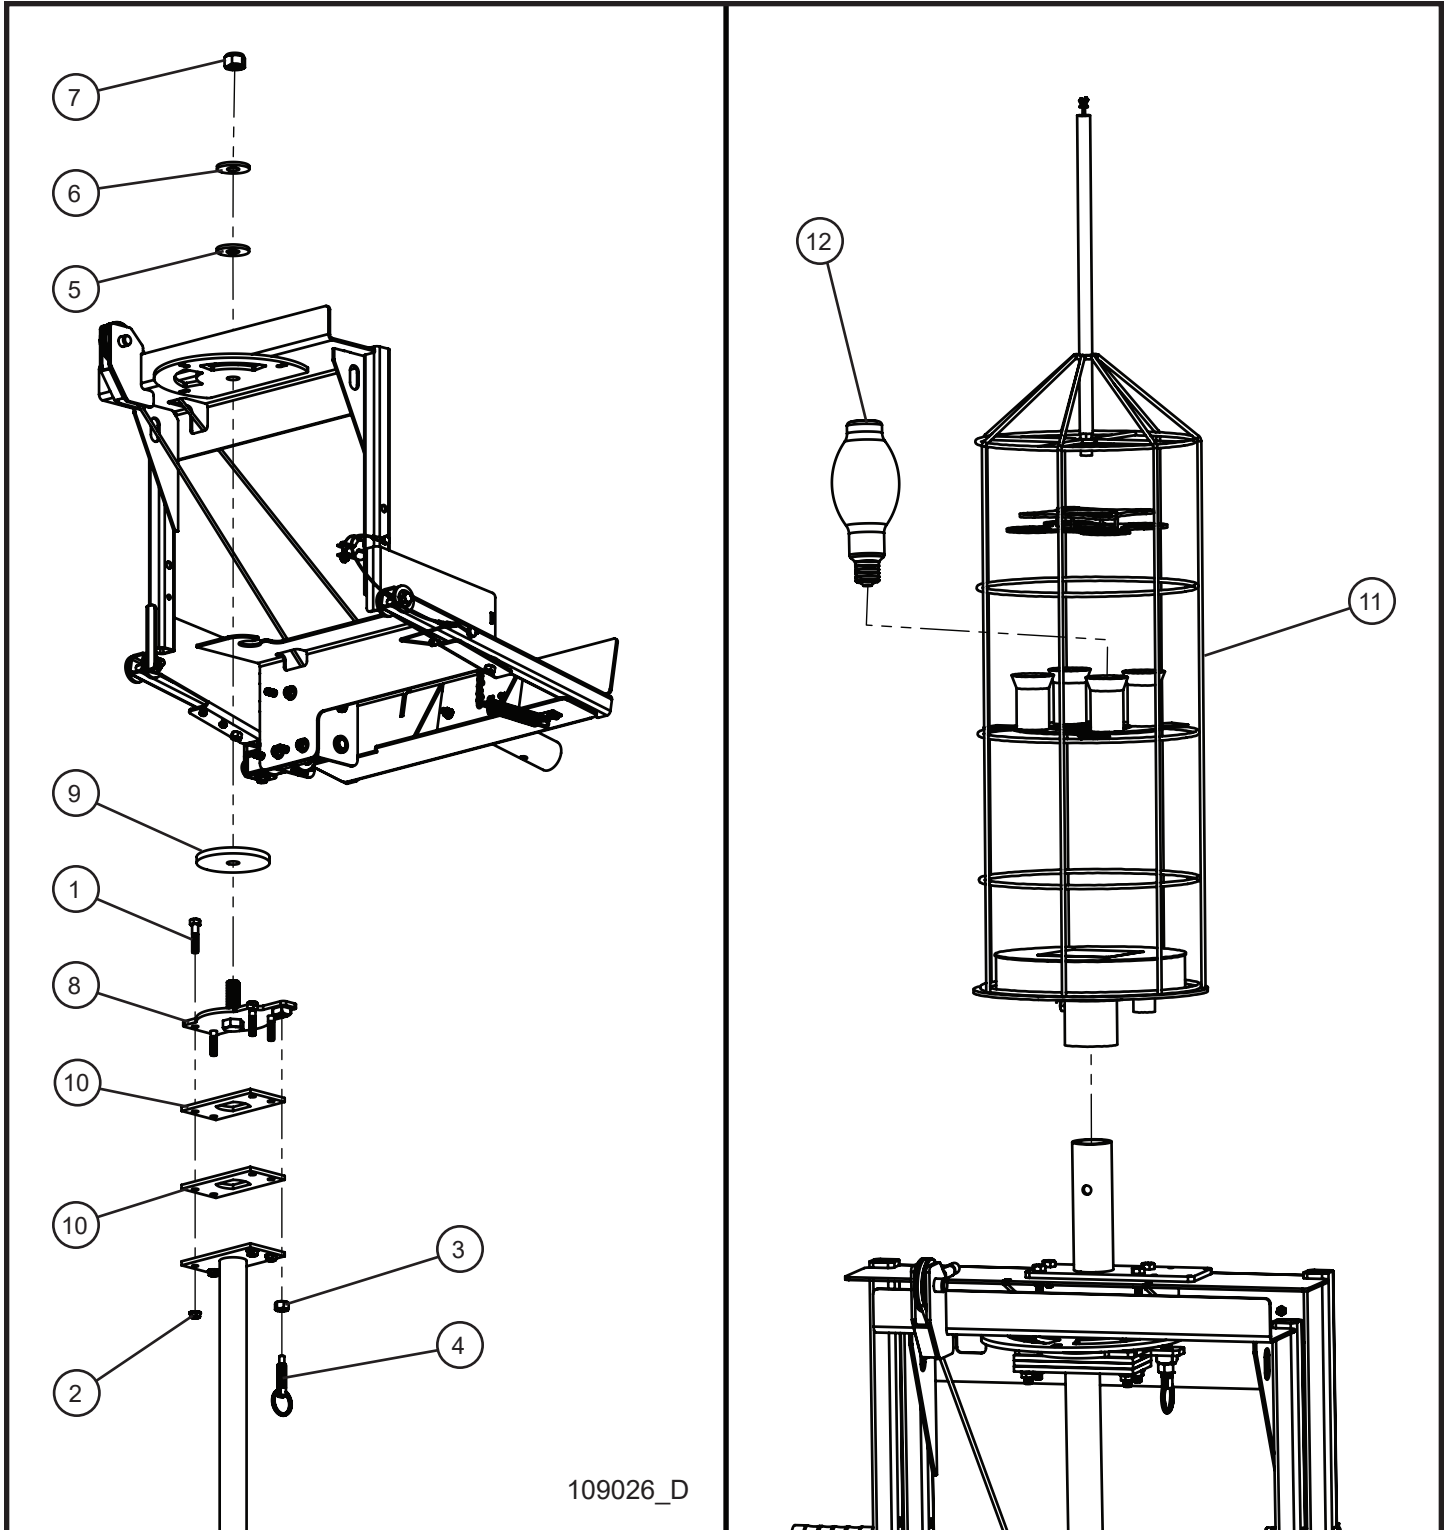

3.1 - Vertical Balloon Light Install Group (2 of 2)

MH Balloon Light Option

SN 08-004441 and UP
SN 11-002445 and UP

3.1 - Vertical Balloon Light Install Group (2 of 2)

Item	Part No.	Part Description	Qty.
1	046126	3/8-16 x 1 3/4 HEX HEAD CS GR5 PL	4
2	044036	3/8-16 KEPS HEX NUT PL	4
3	044045	1/2-13 HEX NUT PL	1
4	100148	SPRING LOCK 1/2-13 UNC x 1.4	1
5	650550	.785" x 2" HDPE WASHER	1
6	047035	3/4 FLAT WASHER PL	1
7	044058	3/4-10 NYLOCK HEX NUT PL	1
8	108236P	ROTATION MOUNT	1
9	100147	UHMW BEARING TOWER ROTATION	1
10	100104P	BRACKET LIGHT BAR SEC7	2
11	118271	LIGHT FIXTURE 3 ROD COVER AIRSTAR LIGHT	1
12	610221	LAMP 1250W BT37 (MH)	4
NS	108358	1250W VERTICAL BALLOON LIGHT RETRO FIT KIT	1

*NS - NOT SHOWN