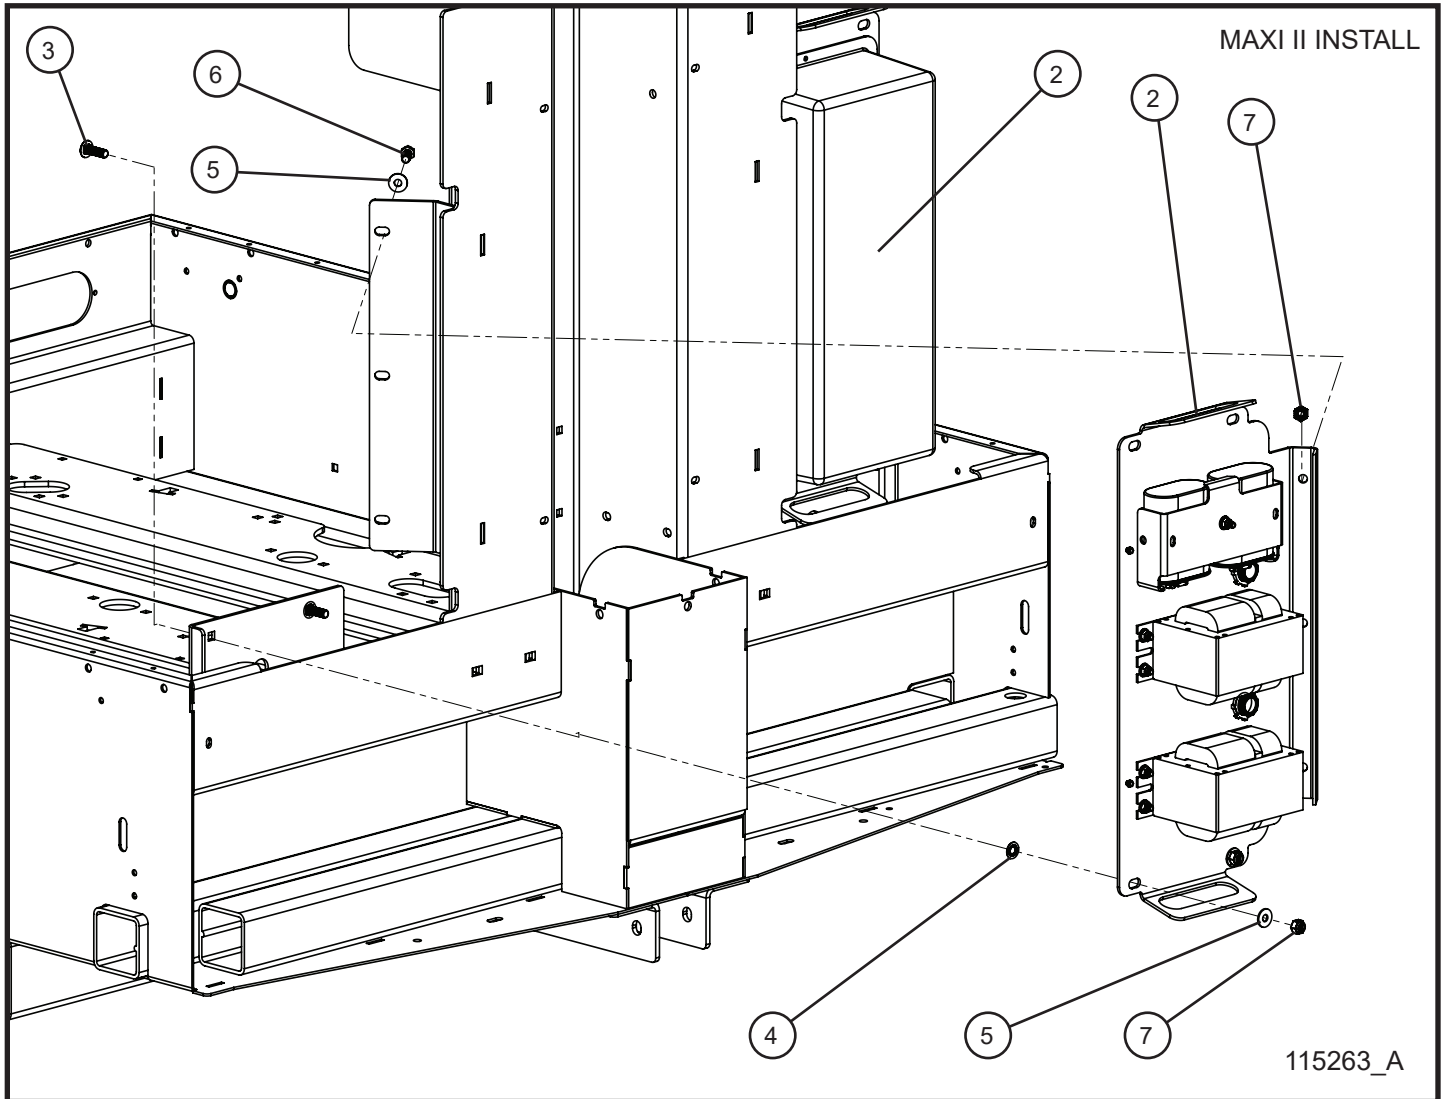

4.3 - Maxi-Lite Ballast Box Install Group

MH Balloon Light Option

SN 11-002445 and UP

4.3 - Maxi-Lite Ballast Box Install Group

Item	Part No.	Part Description	Qty.
1	103624	BALLAST CORD ASSEMBLY	4
2	104481	1250W-28uF 60Hz 120V BALLAST ASSEMBLY	2
3	100670	3/8-16 x 1 1/4 CARRIAGE BOLT	4
4	045218	3/8 PUSH NUT	4
5	047010	5/16 FLAT WASHER PL	6
6	046110	3/8-16 x 1 HEX HEAD CS GR5 PL	2
7	044038	3/8-16 NYLOCK HEX NUT PL	6
NS	105286	1250W 60Hz 120V BALLAST SCHEMATIC	1

*NS - NOT SHOWN