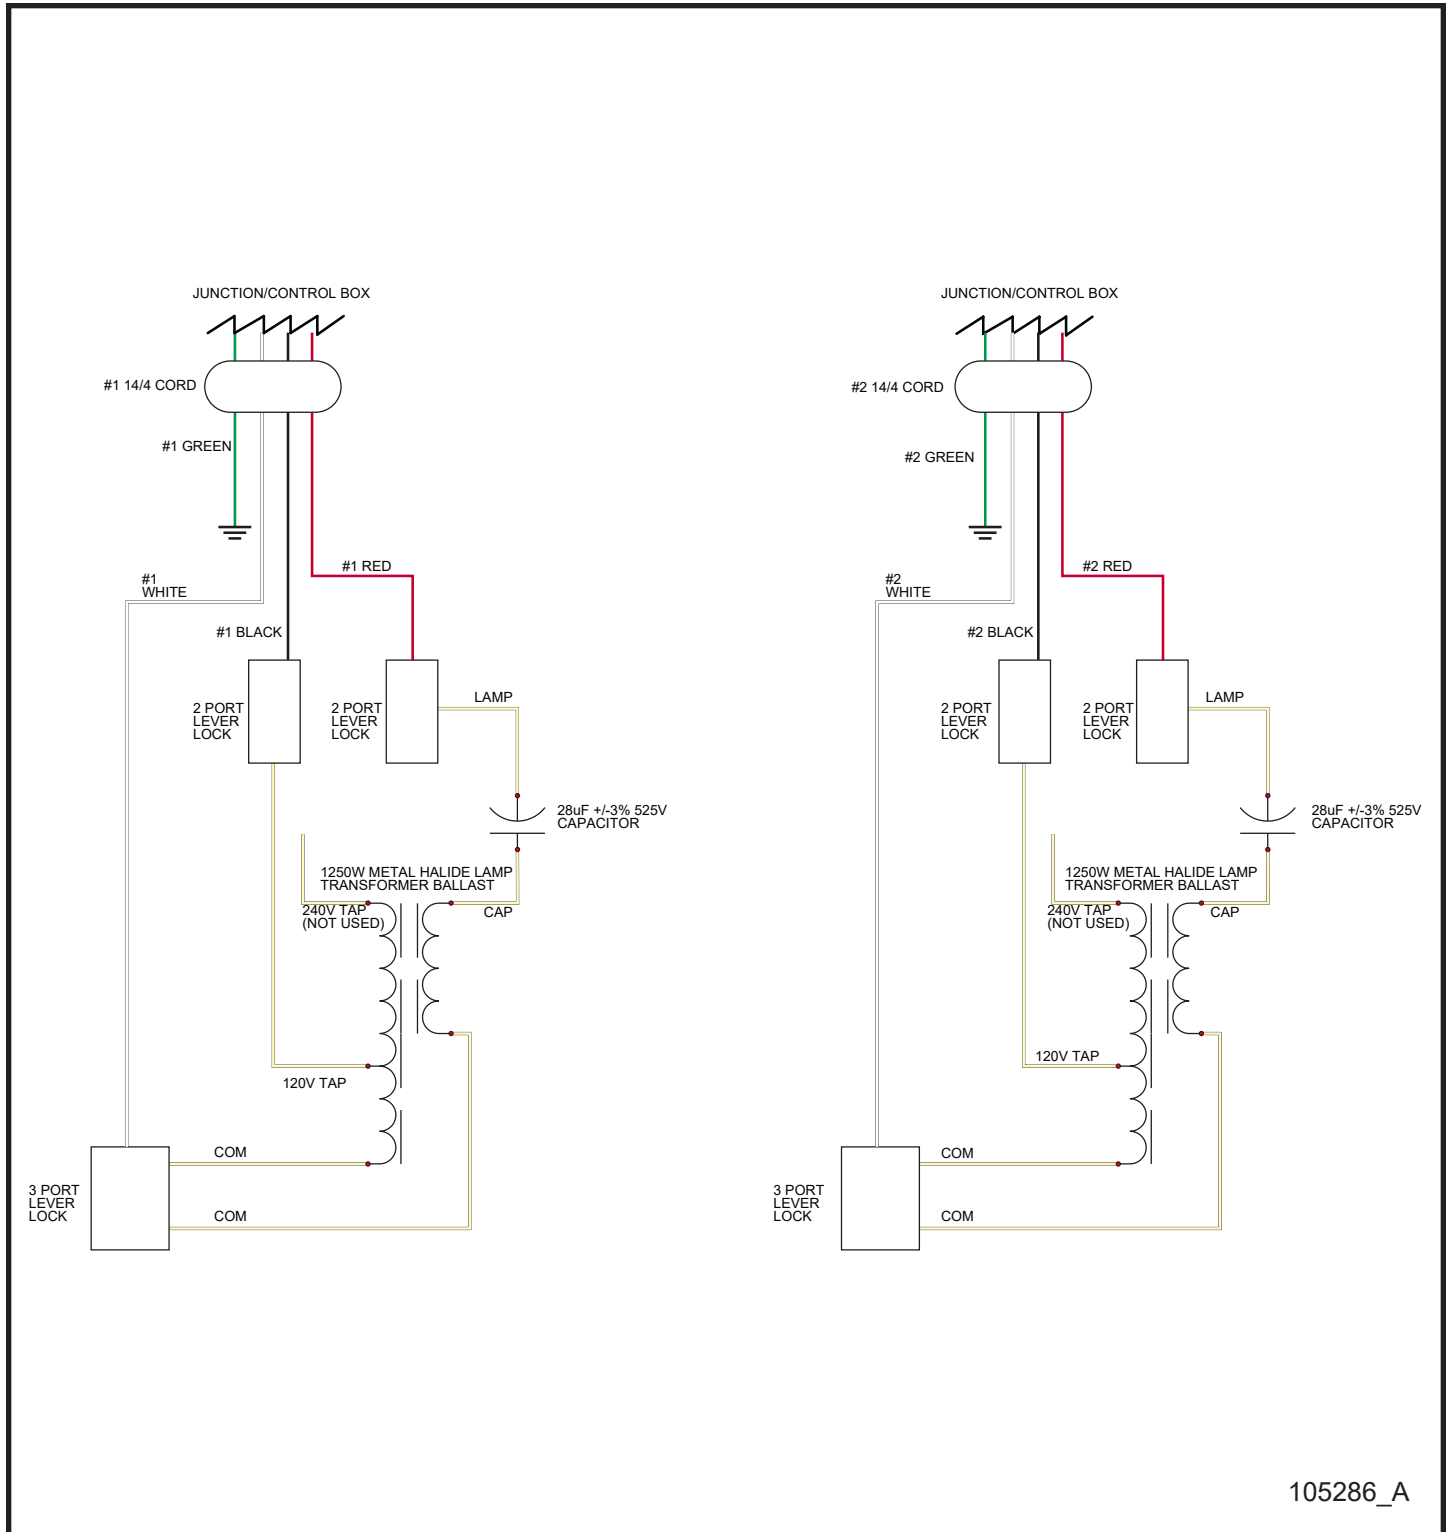

MH Balloon Light Option

SN 07-002729 and UP
SN 08-004441 and UP
SN 11-002445 and UP

4.5 - 1250W 60Hz 120V Ballast Box Assembly

Item	Part No.	Part Description	Qty.
1	105914P	MOUNT PLATE BALLAST BOX	1
2	053006	1/4-20 x 3/4 CARRIAGE BOLT	8
3	047009	1/4 FLAT WASHER SAE SS	9
4	044023	1/4-20 NYLOCK HEX NUT PL	9
5	100718	1/4-20 x 2 1/4 CARRIAGE BOLT	1
6	105916	GRIP CORD NYLON 3/4	2
7	102752	BALLAST TOP MODULAR BOX	1
8	041029	#8-32 x 1/2 HEX WASHER HEAD SCREW	4
9	044003	#8-32 NC KEPS NUT	4
10	100392P	TABBED CAPACITOR CLAMP	1
11	022036	3/4 CORD GRIP NUT	2
12	109606	BALLAST KIT 1250W 60Hz 120/240V 28uF (INCLUDES 100329)	2
13	100329	CAPACITOR 28uF 1250W	2
NS	105286	1250W 60Hz 120V BALLAST SCHEMATIC	1

*NS - NOT SHOWN

5.1 - 1250W 60Hz 120V Ballast Schematic

105286_A