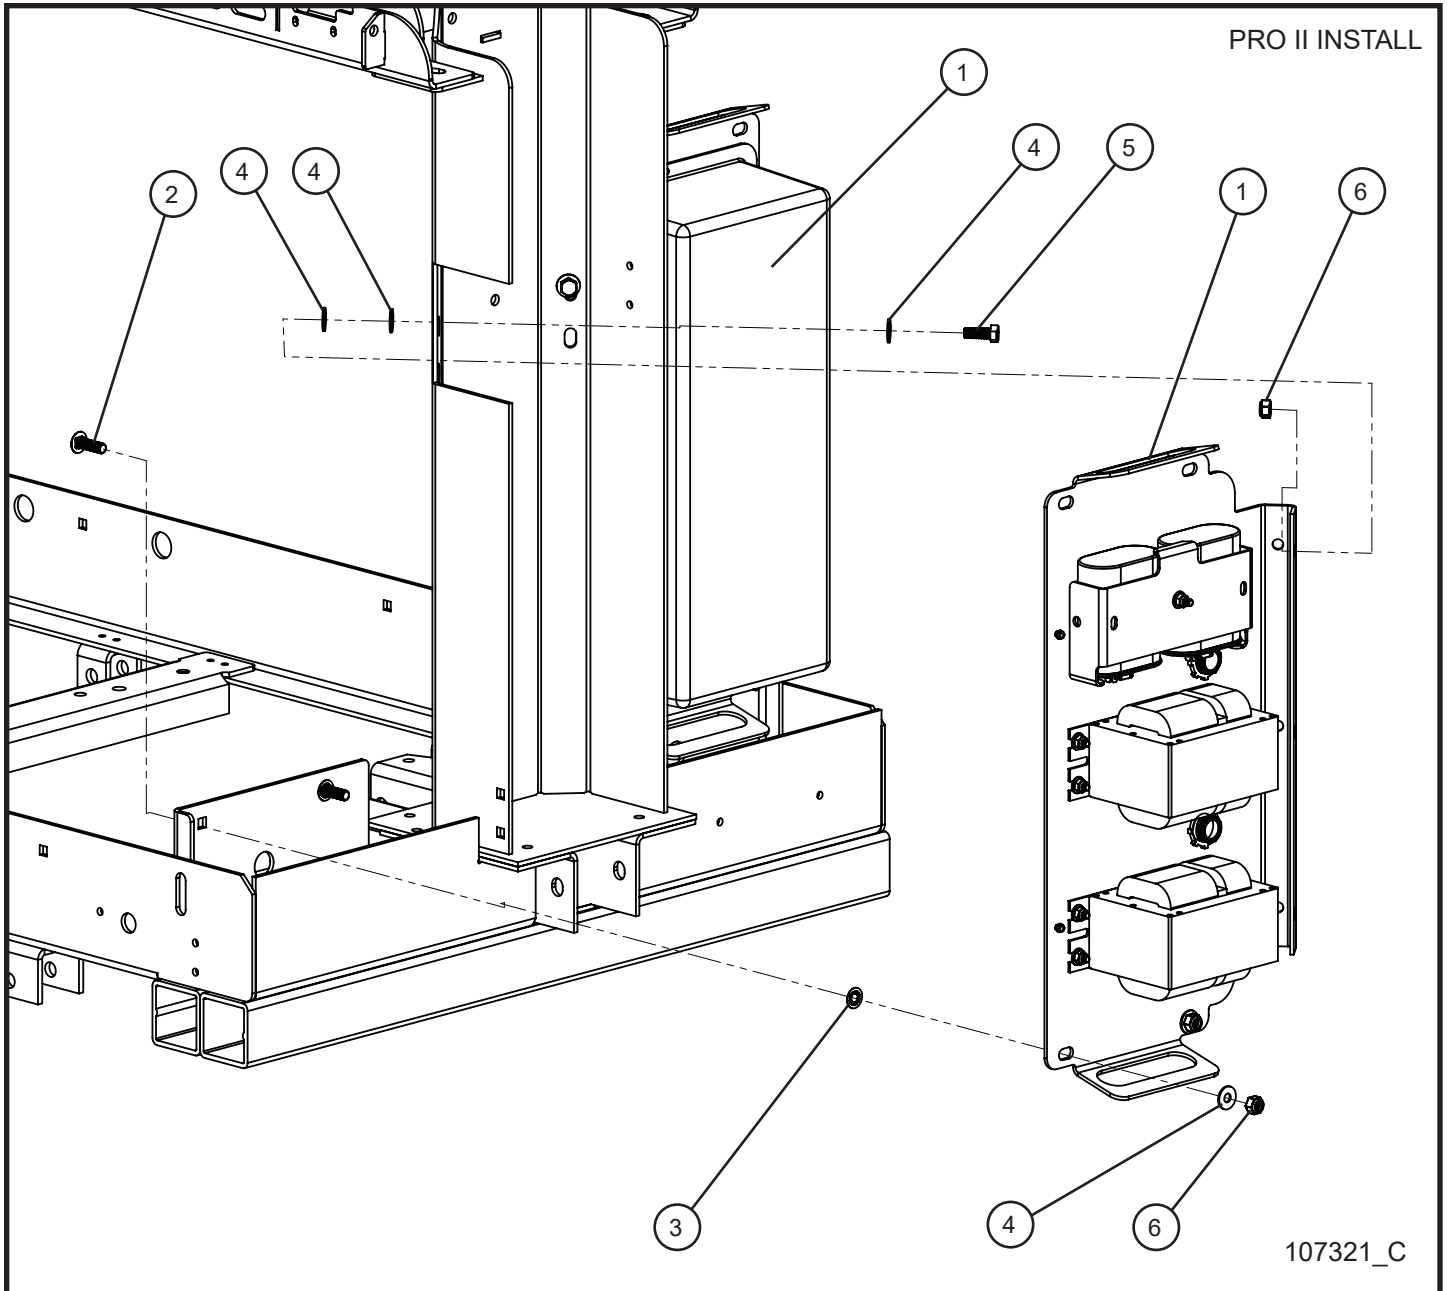

4.1 - Night-Lite Pro II Ballast Box Install Group

MH Balloon Light Option

SN 07-002729 and UP
SN 08-004441 and UP

4.1 - Night-Lite Pro II Ballast Box Install Group

Item	Part No.	Part Description	Qty.
1	104481	1250W-28uF 60Hz 120V BALLAST ASSEMBLY	2
2	100670	3/8-16 x 1 1/4 CARRIAGE BOLT	4
3	045218	3/8 PUSH NUT	4
4	047010	5/16 FLAT WASHER PL	10
5	046110	3/8-16 x 1 HEX HEAD CS GR5 PL	2
6	044038	3/8-16 NYLOCK HEX NUT PL	6
NS	105286	1250W 60Hz 120V BALLAST SCHEMATIC	1

*NS - NOT SHOWN