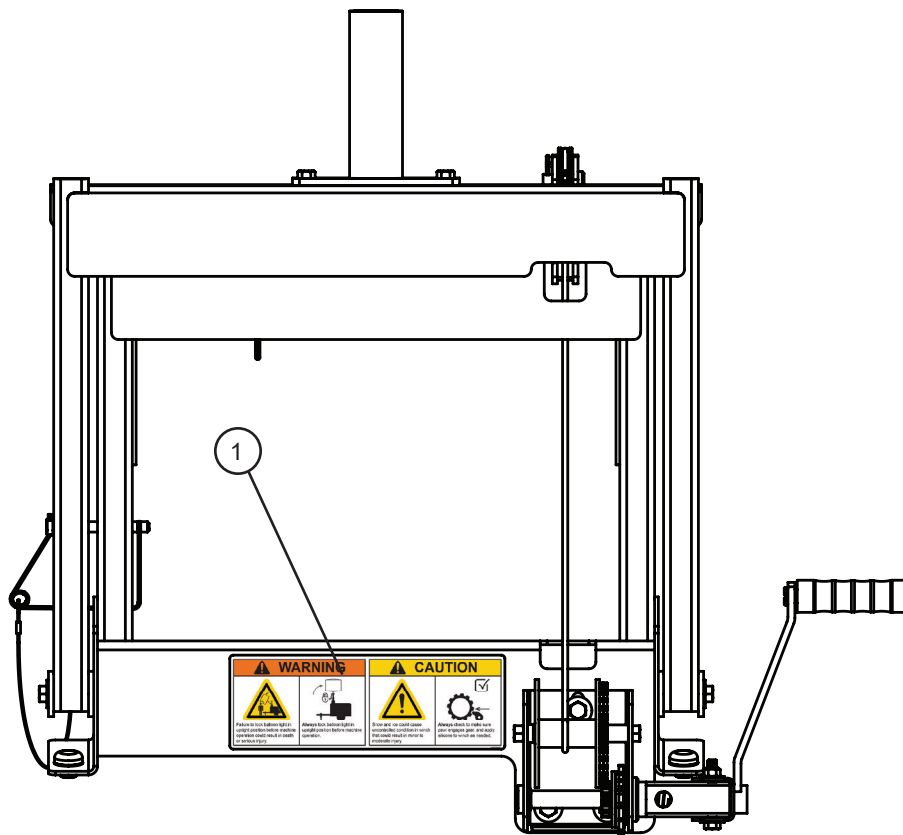

3.3 - Vertical Balloon Light Tower Decal

WARNING		CAUTION	
Failure to lock balloon light in upright position before machine operation could result in death or serious injury.	Always lock balloon light in upright position before machine operation.	Snow and ice could cause uncontrolled condition in winch that could result in minor to moderate injury.	Always check to make sure pawl engages gear, and apply silicone to winch as needed.

107988

1

109026_C