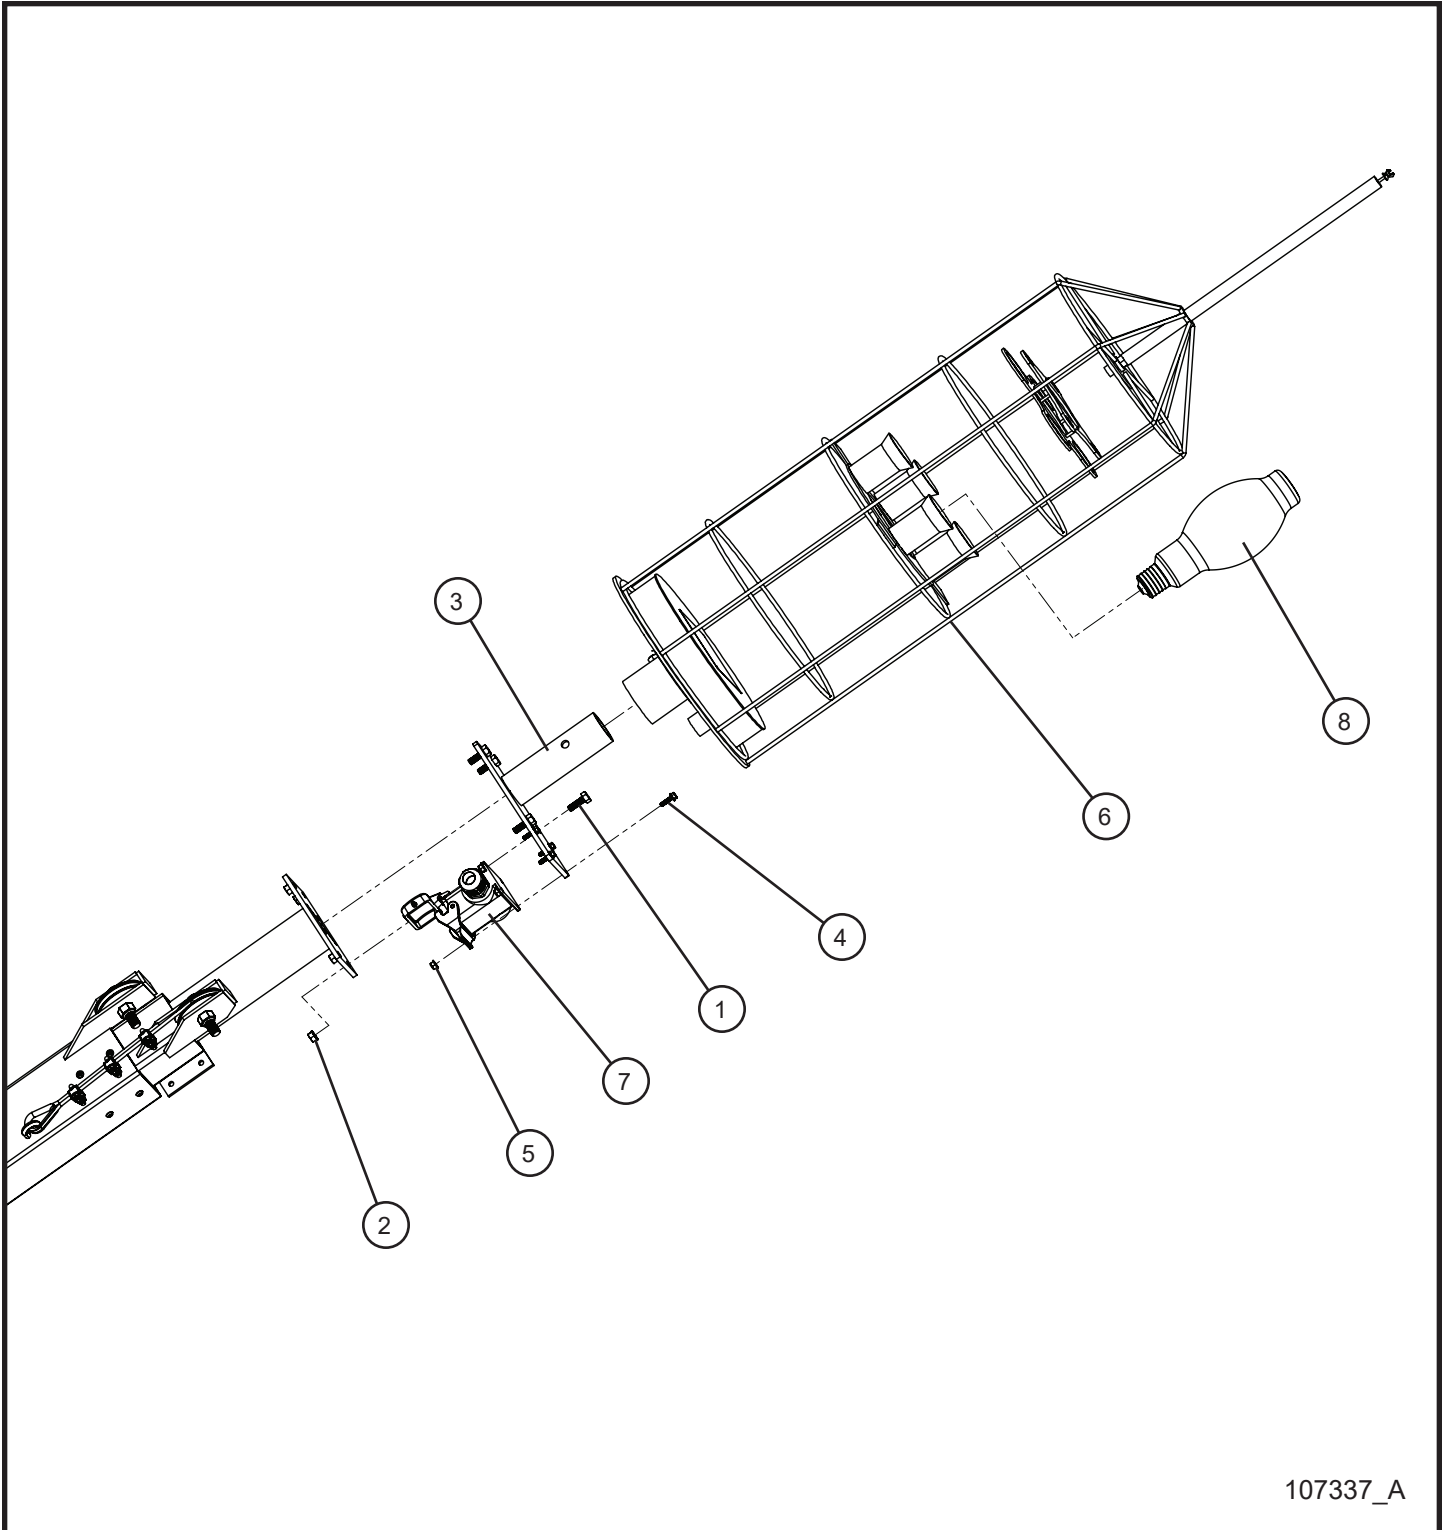

2.1 - Laydown Balloon Light Install Group

107337_A

MH Balloon Light Option

SN 07-002729 and UP

2.1 - Laydown Balloon Light Install Group

Item	Part No.	Part Description	Qty.
1	046050	5/16-18 x 1 HEX HEAD BOLT	4
2	044031	5/16-18 KEPS HEX NUT	4
3	120052P	BALLOON LIGHT MOUNT WELDMENT	1
4	056005	#10-24 x 3/4 SERRATED FLANGE HEX SCREW	4
5	057010	#10-24 HEX NYLOCK FLANGE NUT	4
6	118271	LIGHT FIXTURE 3 ROD COVER AIRSTAR LIGHT	1
7	118413	MALE 6-PIN CONNECTOR WITH CORD	1
	118414	FEMALE 6-PIN CONNECTOR	1
8	610221	LAMP 1250W BT37 (MH)	4
NS	108357	1250W LAYDOWN BALLOON LIGHT RETRO FIT KIT	1

*NS - NOT SHOWN