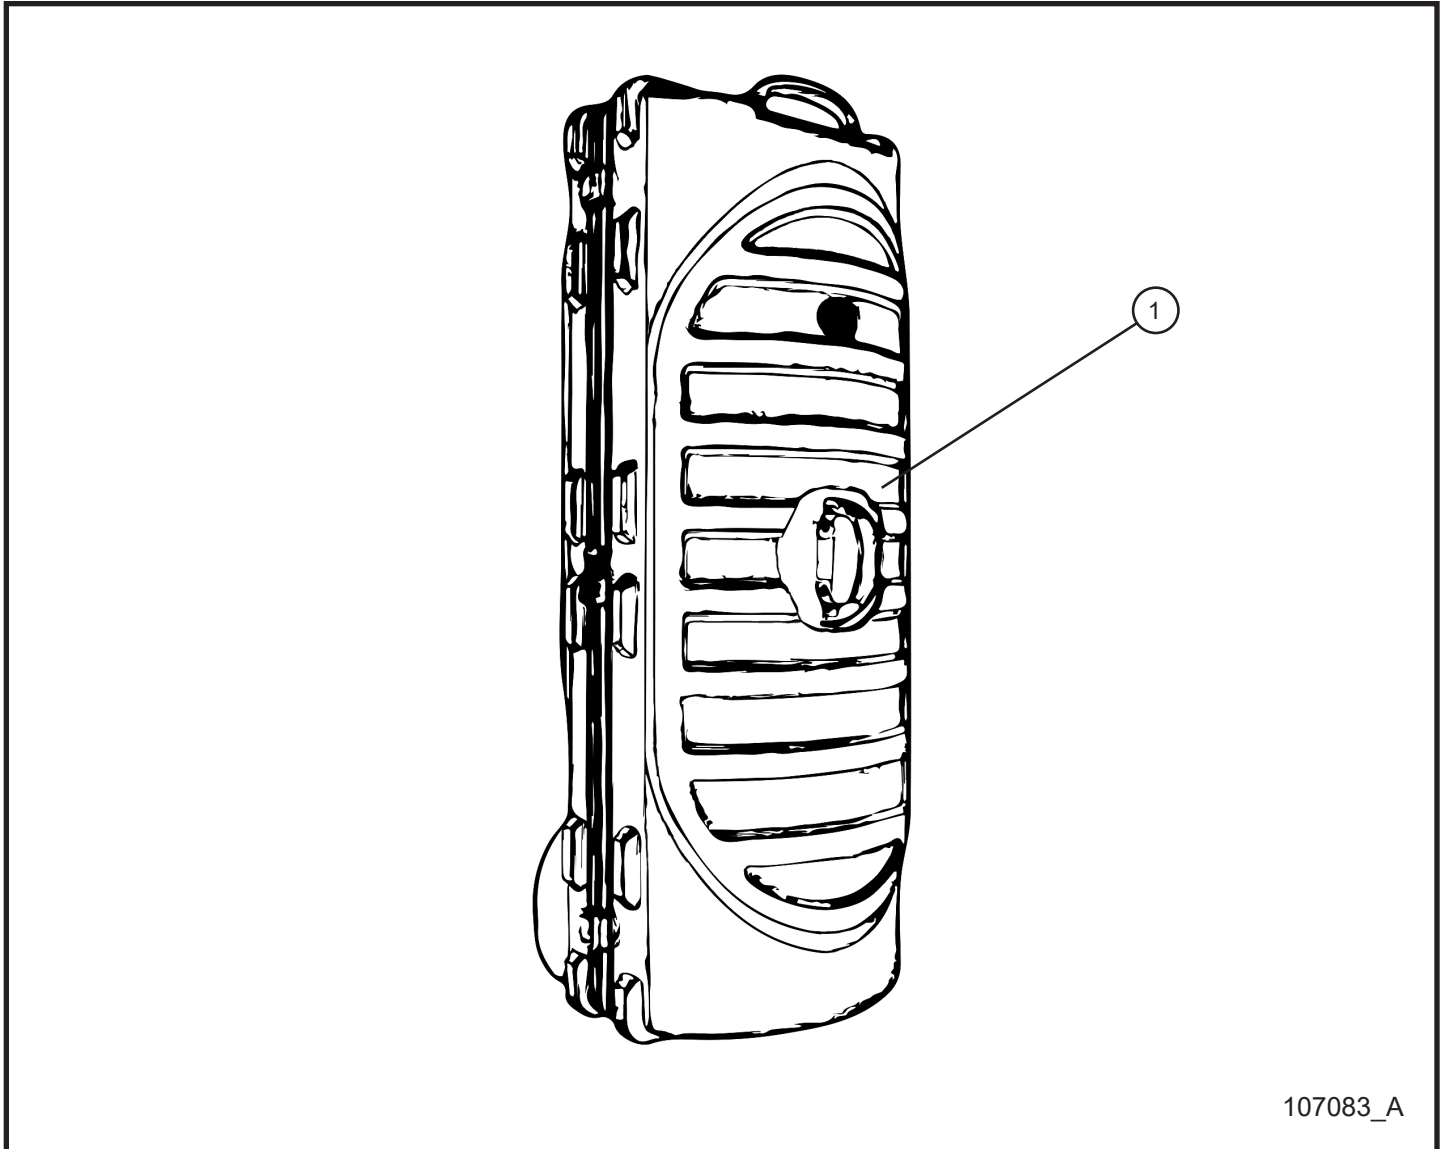

MH Balloon Light Option

SN 07-002729 and UP
SN 08-004441 and UP
SN 11-002445 and UP

1.1 - Balloon Light Assembly Group

Item	Part No.	Part Description	Qty.
--	118271	LIGHT FIXTURE 3 ROD COVER AIRSTAR LIGHT	1
1	107276	BULB HOLDER SPRING HOLDER SET (16 PIECE SET)	1
2	107332	BALLOON 3 SLEEVE COVER	1
3	107242	BALLOON ROD SET (8 PIECE SET)	1
4	107278	BALLOON EXTENSION ROD	1

*NS - NOT SHOWN

1.2 - Balloon Light Carry Case

107083_A