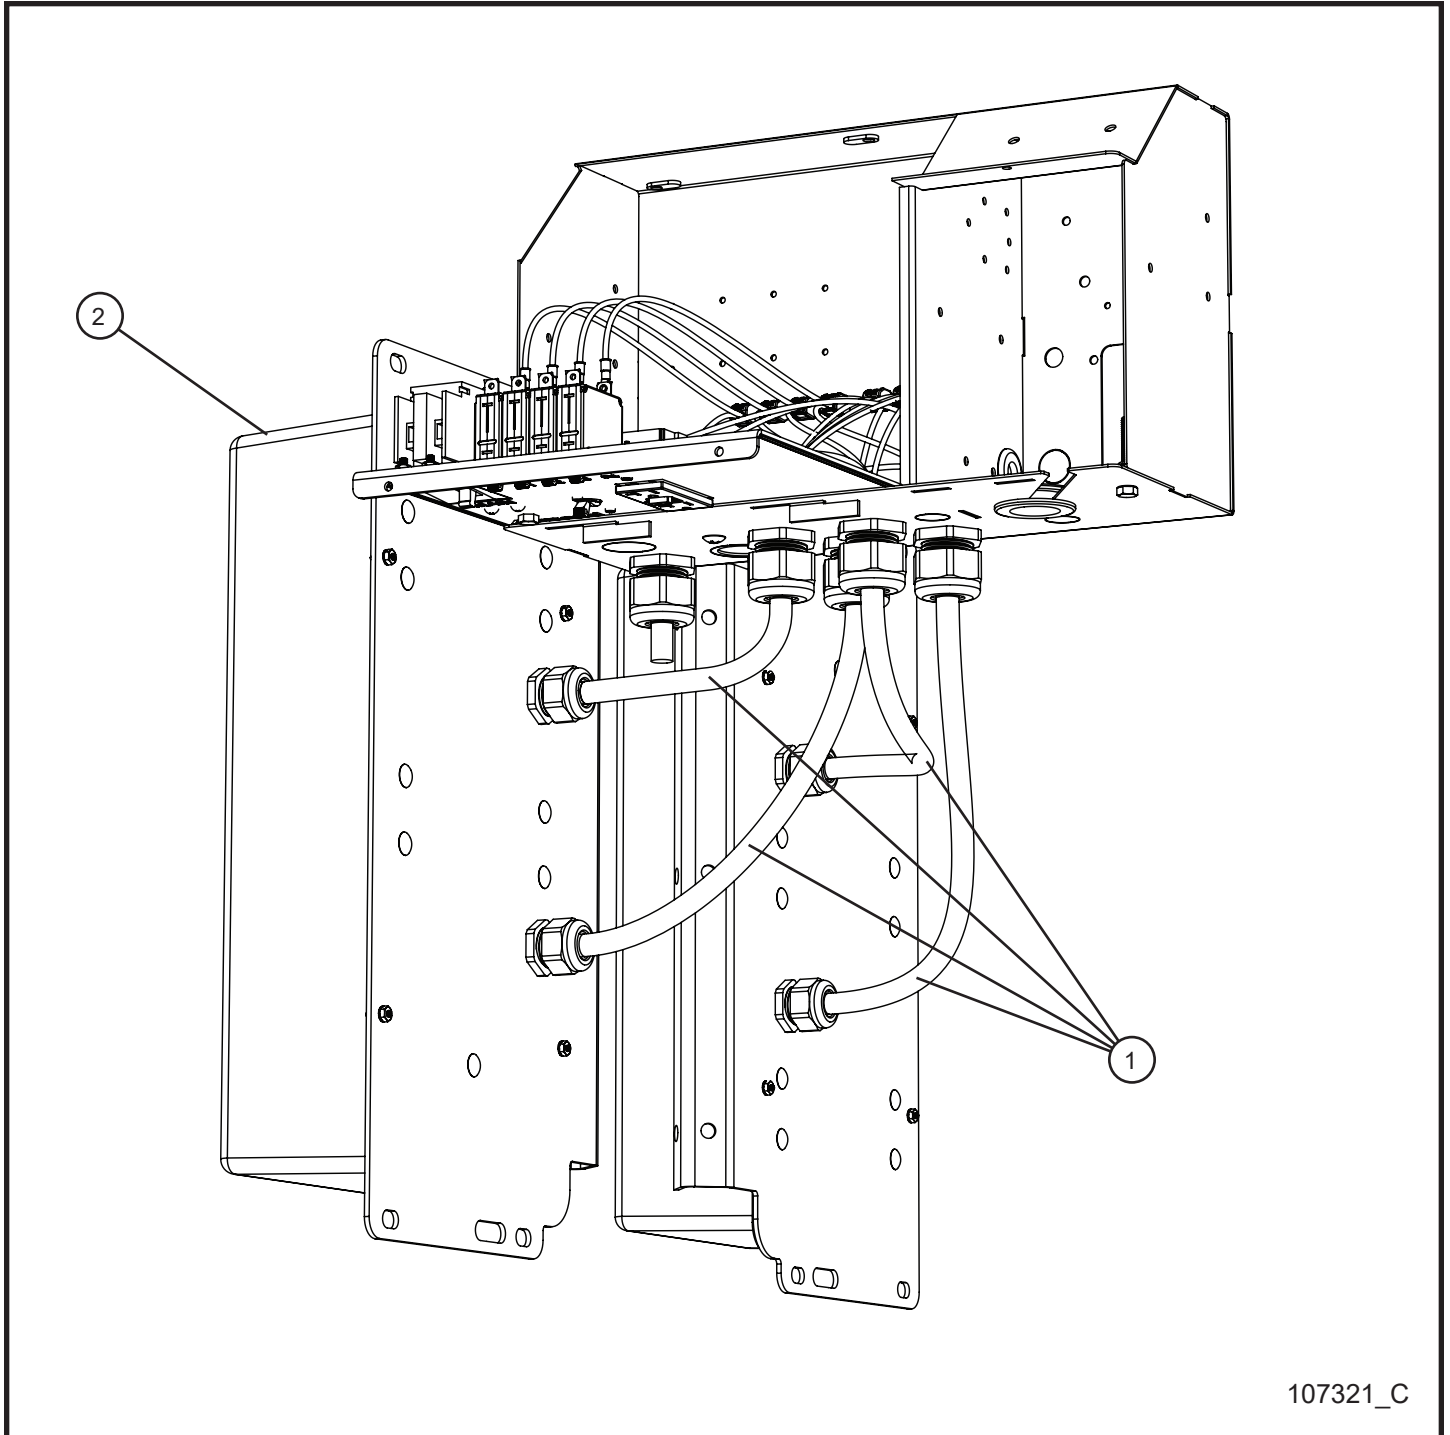

4.2 - Night-Lite Pro II Ballast Box Wiring Group

107321_C

MH Balloon Light Option

SN 07-002729 and UP
SN 08-004441 and UP

4.2 - Night-Lite Pro II Ballast Box Wiring Group

Item	Part No.	Part Description	Qty.
1	103624	BALLAST CORD ASSEMBLY	4
2	104481	1250W-28uF 60Hz 120V BALLAST ASSEMBLY	2
NS	105286	1250W 60Hz 120V BALLAST SCHEMATIC	1

*NS - NOT SHOWN