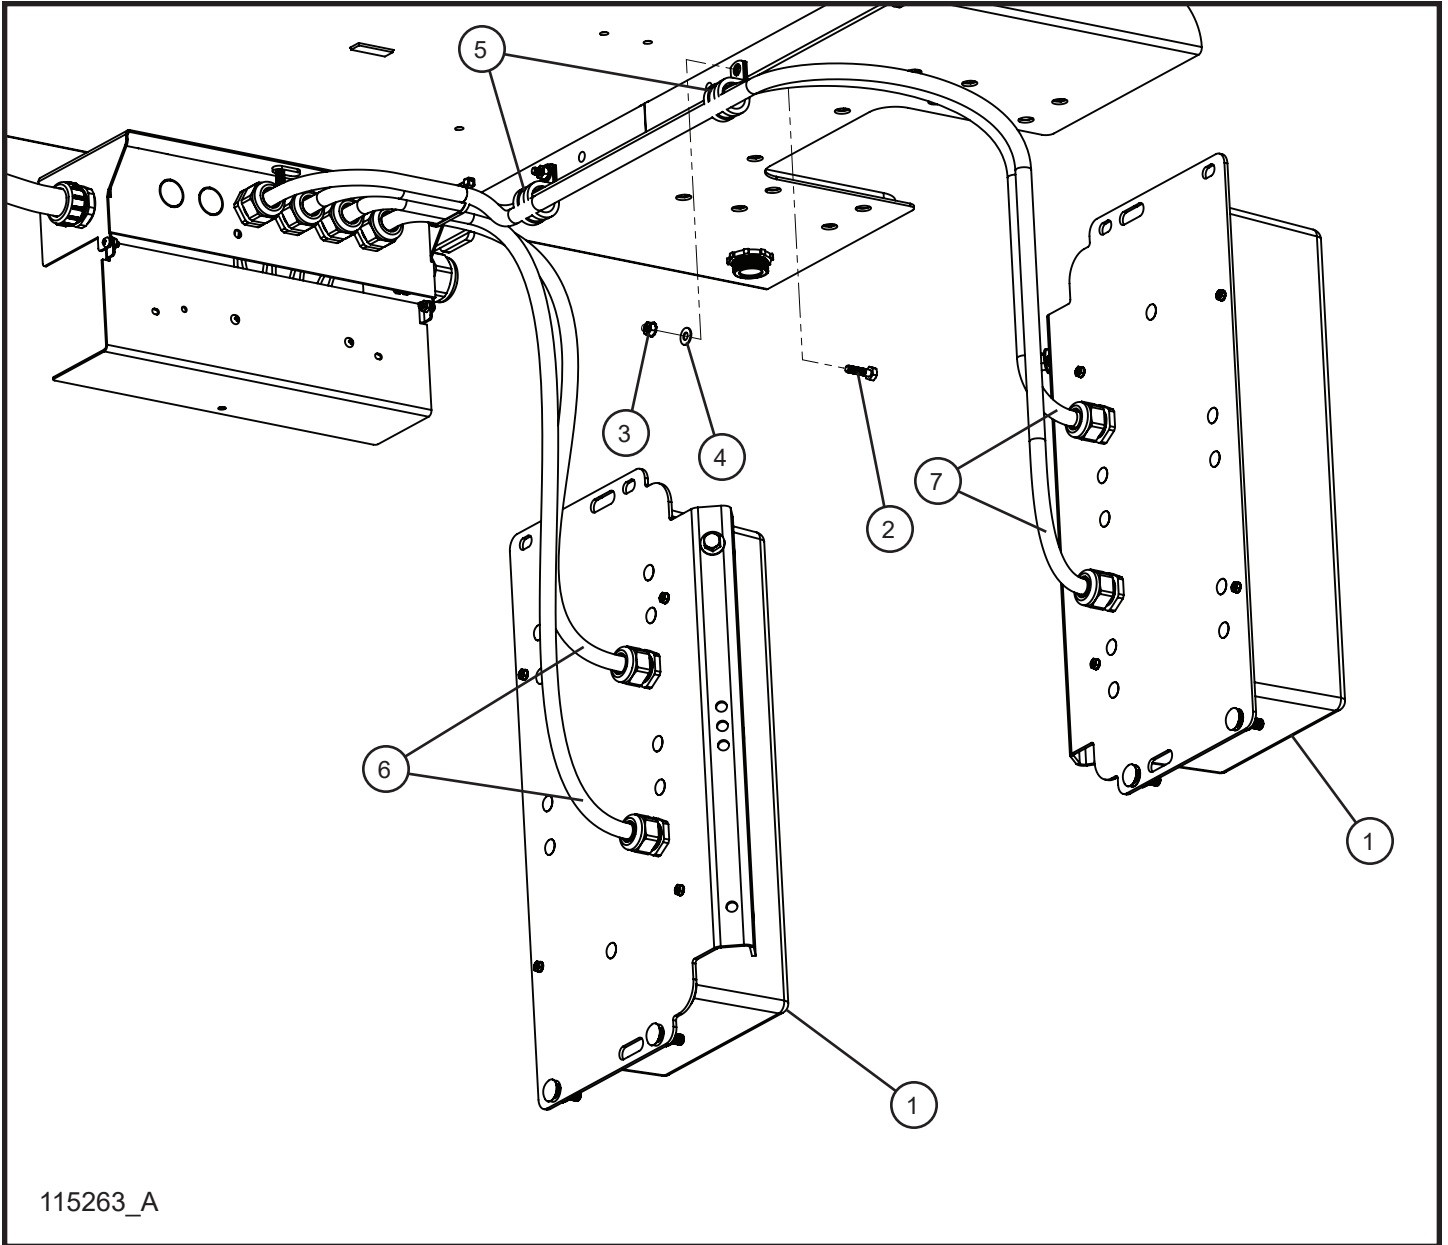

4.4 - Maxi-Lite Ballast Box Wiring Group

115263_A

MH Balloon Light Option

SN 11-002445 and UP

4.4 - Maxi-Lite Ballast Box Wiring Group

Item	Part No.	Part Description	Qty.
1	104481	1250W 60Hz 120V BALLAST BOX ASSEMBLY	2
2	046015	1/4-20 x 1 HEX HEAD BOLT	2
3	044021	1/4-20 KEPS HEX NUT	2
4	047009	1/4 FLAT WASHER	2
5	022083	#16 CUSHION CLAMP	2
6	113527	1 & 2 BALLAST CORD MAXI-LITE	2
7	113622	3 & 4 BALLAST CORD MAXI-LITE	2
NS	105286	1250W 60Hz 120V BALLAST SCHEMATIC	1

*NS - NOT SHOWN