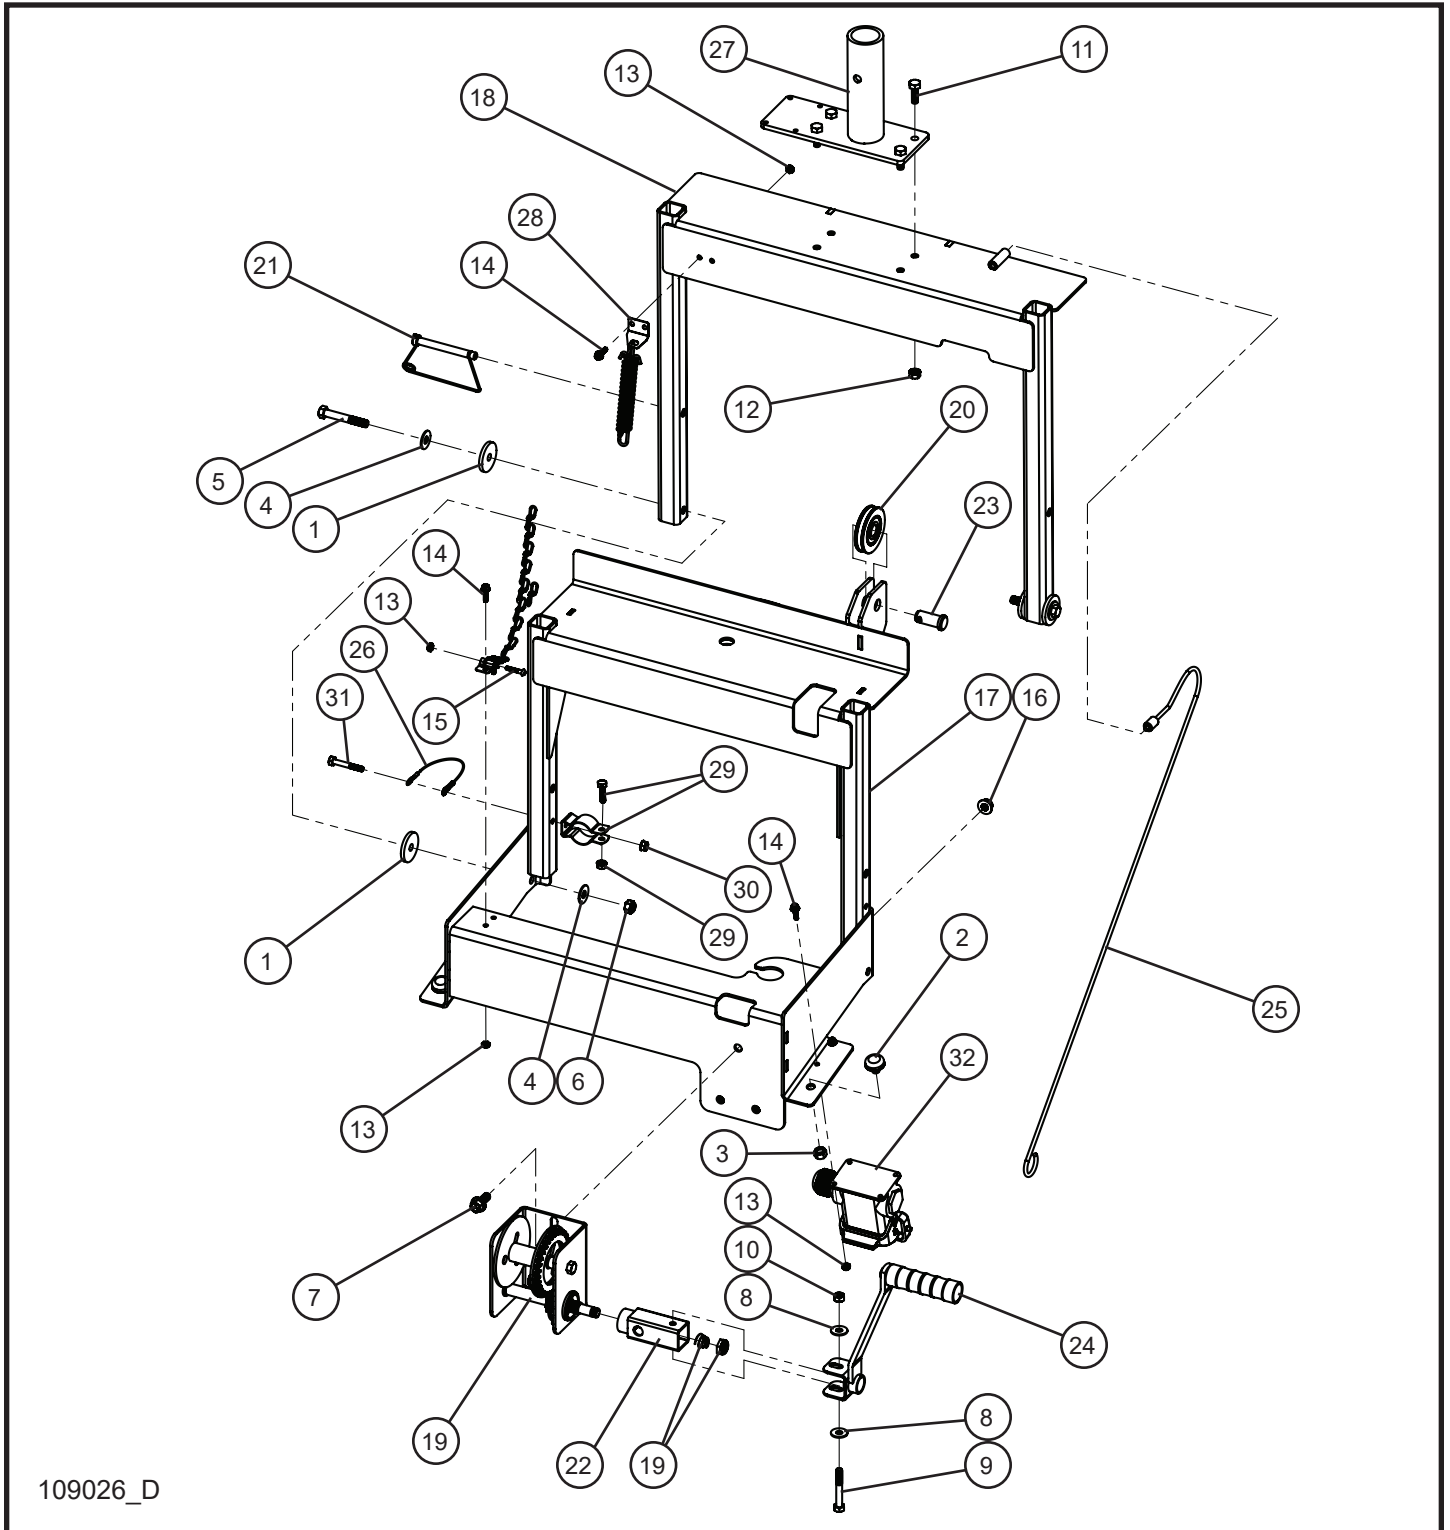

3.1 - Vertical Balloon Light Install Group (1 of 2)

109026_D

MH Balloon Light Option

SN 08-004441 and UP
SN 11-002445 and UP

3.1 - Vertical Balloon Light Install Group (1 of 2)

Item	Part No.	Part Description	Qty.
1	105518	THRUST BUSHING	4
2	330041	RUBBER BUMPER	2
3	044035	NUT HEX 3/8-16 ZINC	2
4	047015	3/8 FLAT WASHER PL	4
5	046134	3/8-16 x 2 1/2 HEX HEAD CS GR8 PL	2
6	044038	3/8-16 NYLOCK HEX NUT PL	2
7	056010	3/8-16 x 16 SERRATED FLANGE HEX SCREW	3
8	047010	5/16 FLAT WASHER PL	2
9	046070	5/16-18 x 2 1/4 HEX HEAD CS GR5 PL	1
10	044033	5/16-18 NYLOCK HEX NUT PL	1
11	046050	5/16-18 x 1 HEX HEAD CS GR5 PL	4
12	044031	5/16-18 KEPS HEX NUT PL	4
20	044018	#10-24 NYLOCK HEX NUT PL	7
21	056005	#10-24 x 3/4 SERRATED FLANGE HEX SCREW	4
22	041030	#10-24 x 1 PH-ROUND HEAD MS PL	1
23	057007	3/8-16 HEX NYLOCK FLANGE NUT	3
24	107075P	TOWER MOUNT WELDMENT	1
25	107081P	SWING ARM AIRSTAR VERTICAL	1
26	530337	WINCH DLB 350	1
27	100160	2 1/2 PULLEY BALL BEARING	1
28	712017	LOCK PIN SNAP	1
29	660144	DRIVE HUB	1
30	033000	5/8 x 1 SLIC PIN	1
31	107167	HANDLE WINCH	1
32	108437	WINCH CABLE AIRSTAR VERTICAL	1
33	712061	STEEL LANYARD	1
34	120052P	BALLOON LIGHT MOUNT WELDMENT	1
38	108708	CHAIN STOP	1
40	100474	1" CONDUIT CLAMP	1
41	044021	1/4-20 KEPS HEX NUT PL	1
42	046030	1/4-20 x 1 3/4 HEX HEAD CS GR5 PL	1
32	118413	MALE 6-PIN CONNECTOR WITH CORD	1
	118414	FEMALE 6-PIN CONNECTOR	1
NS	108358	1250W VERTICAL BALLOON LIGHT RETRO FIT KIT	1

*NS - NOT SHOWN

©2020 Briggs & Stratton, LLC.