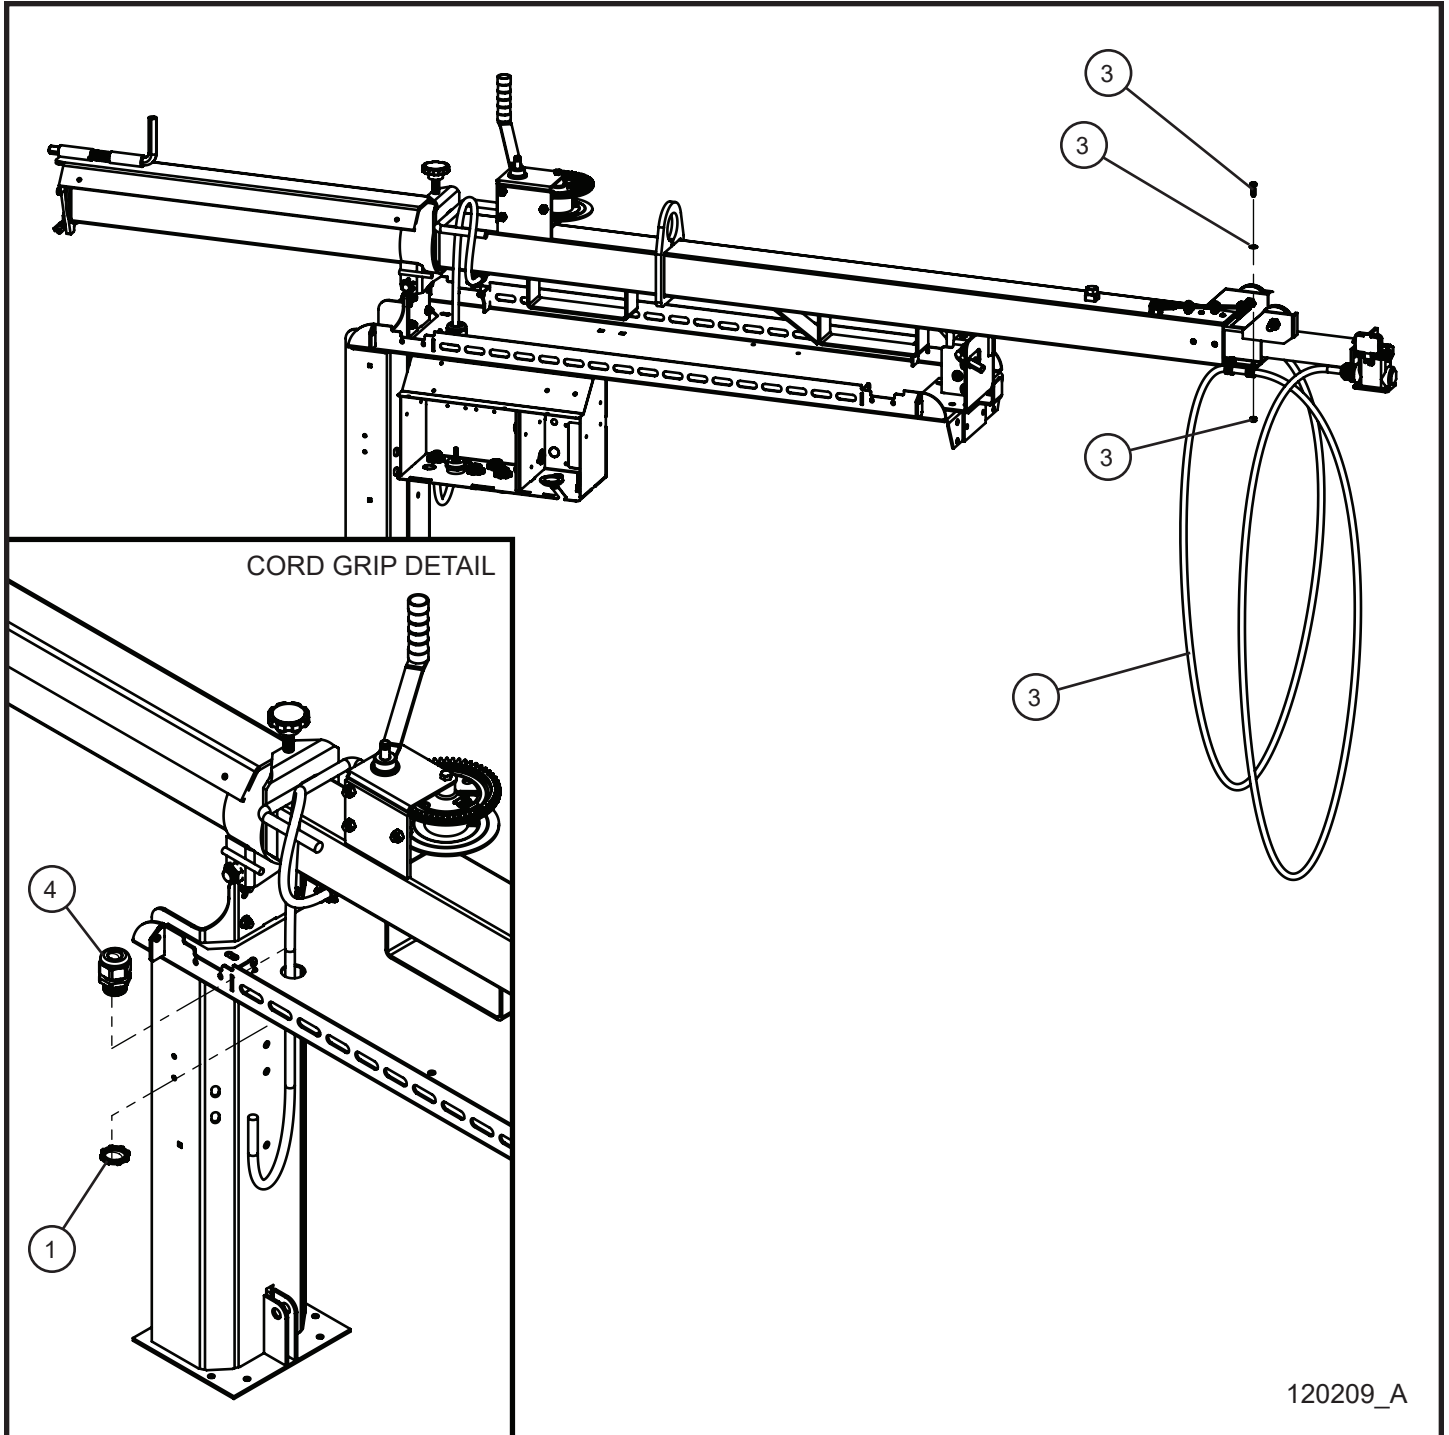

2.2 - Laydown Balloon Light Tower Cord Install Group

MH Balloon Light Option

SN 07-002729 and UP

2.2 - Laydown Balloon Light Tower Cord Install Group

Item	Part No.	Part Description	Qty.
1	022038	1" CORD GRIP NUT	1
2	105627	CORD GRIP 1" NYLON BLACK	1
3	120080	STRAIGHT CORD 16/8 4-LIGHT	1
4	310212	#10 CUSH CLAMP 1/4 HOLE	2
5	047009	1/4 FLAT WASHER SAE SS	2
6	046015	1/4-20 x 1 HEX HEAD CS GR5 PL	2
7	044023	1/4-20 NYLOCK HEX NUT PL	2
NS	106875	4 LIGHT 16/8 CORD SCHEMATIC	1

*NS - NOT SHOWN